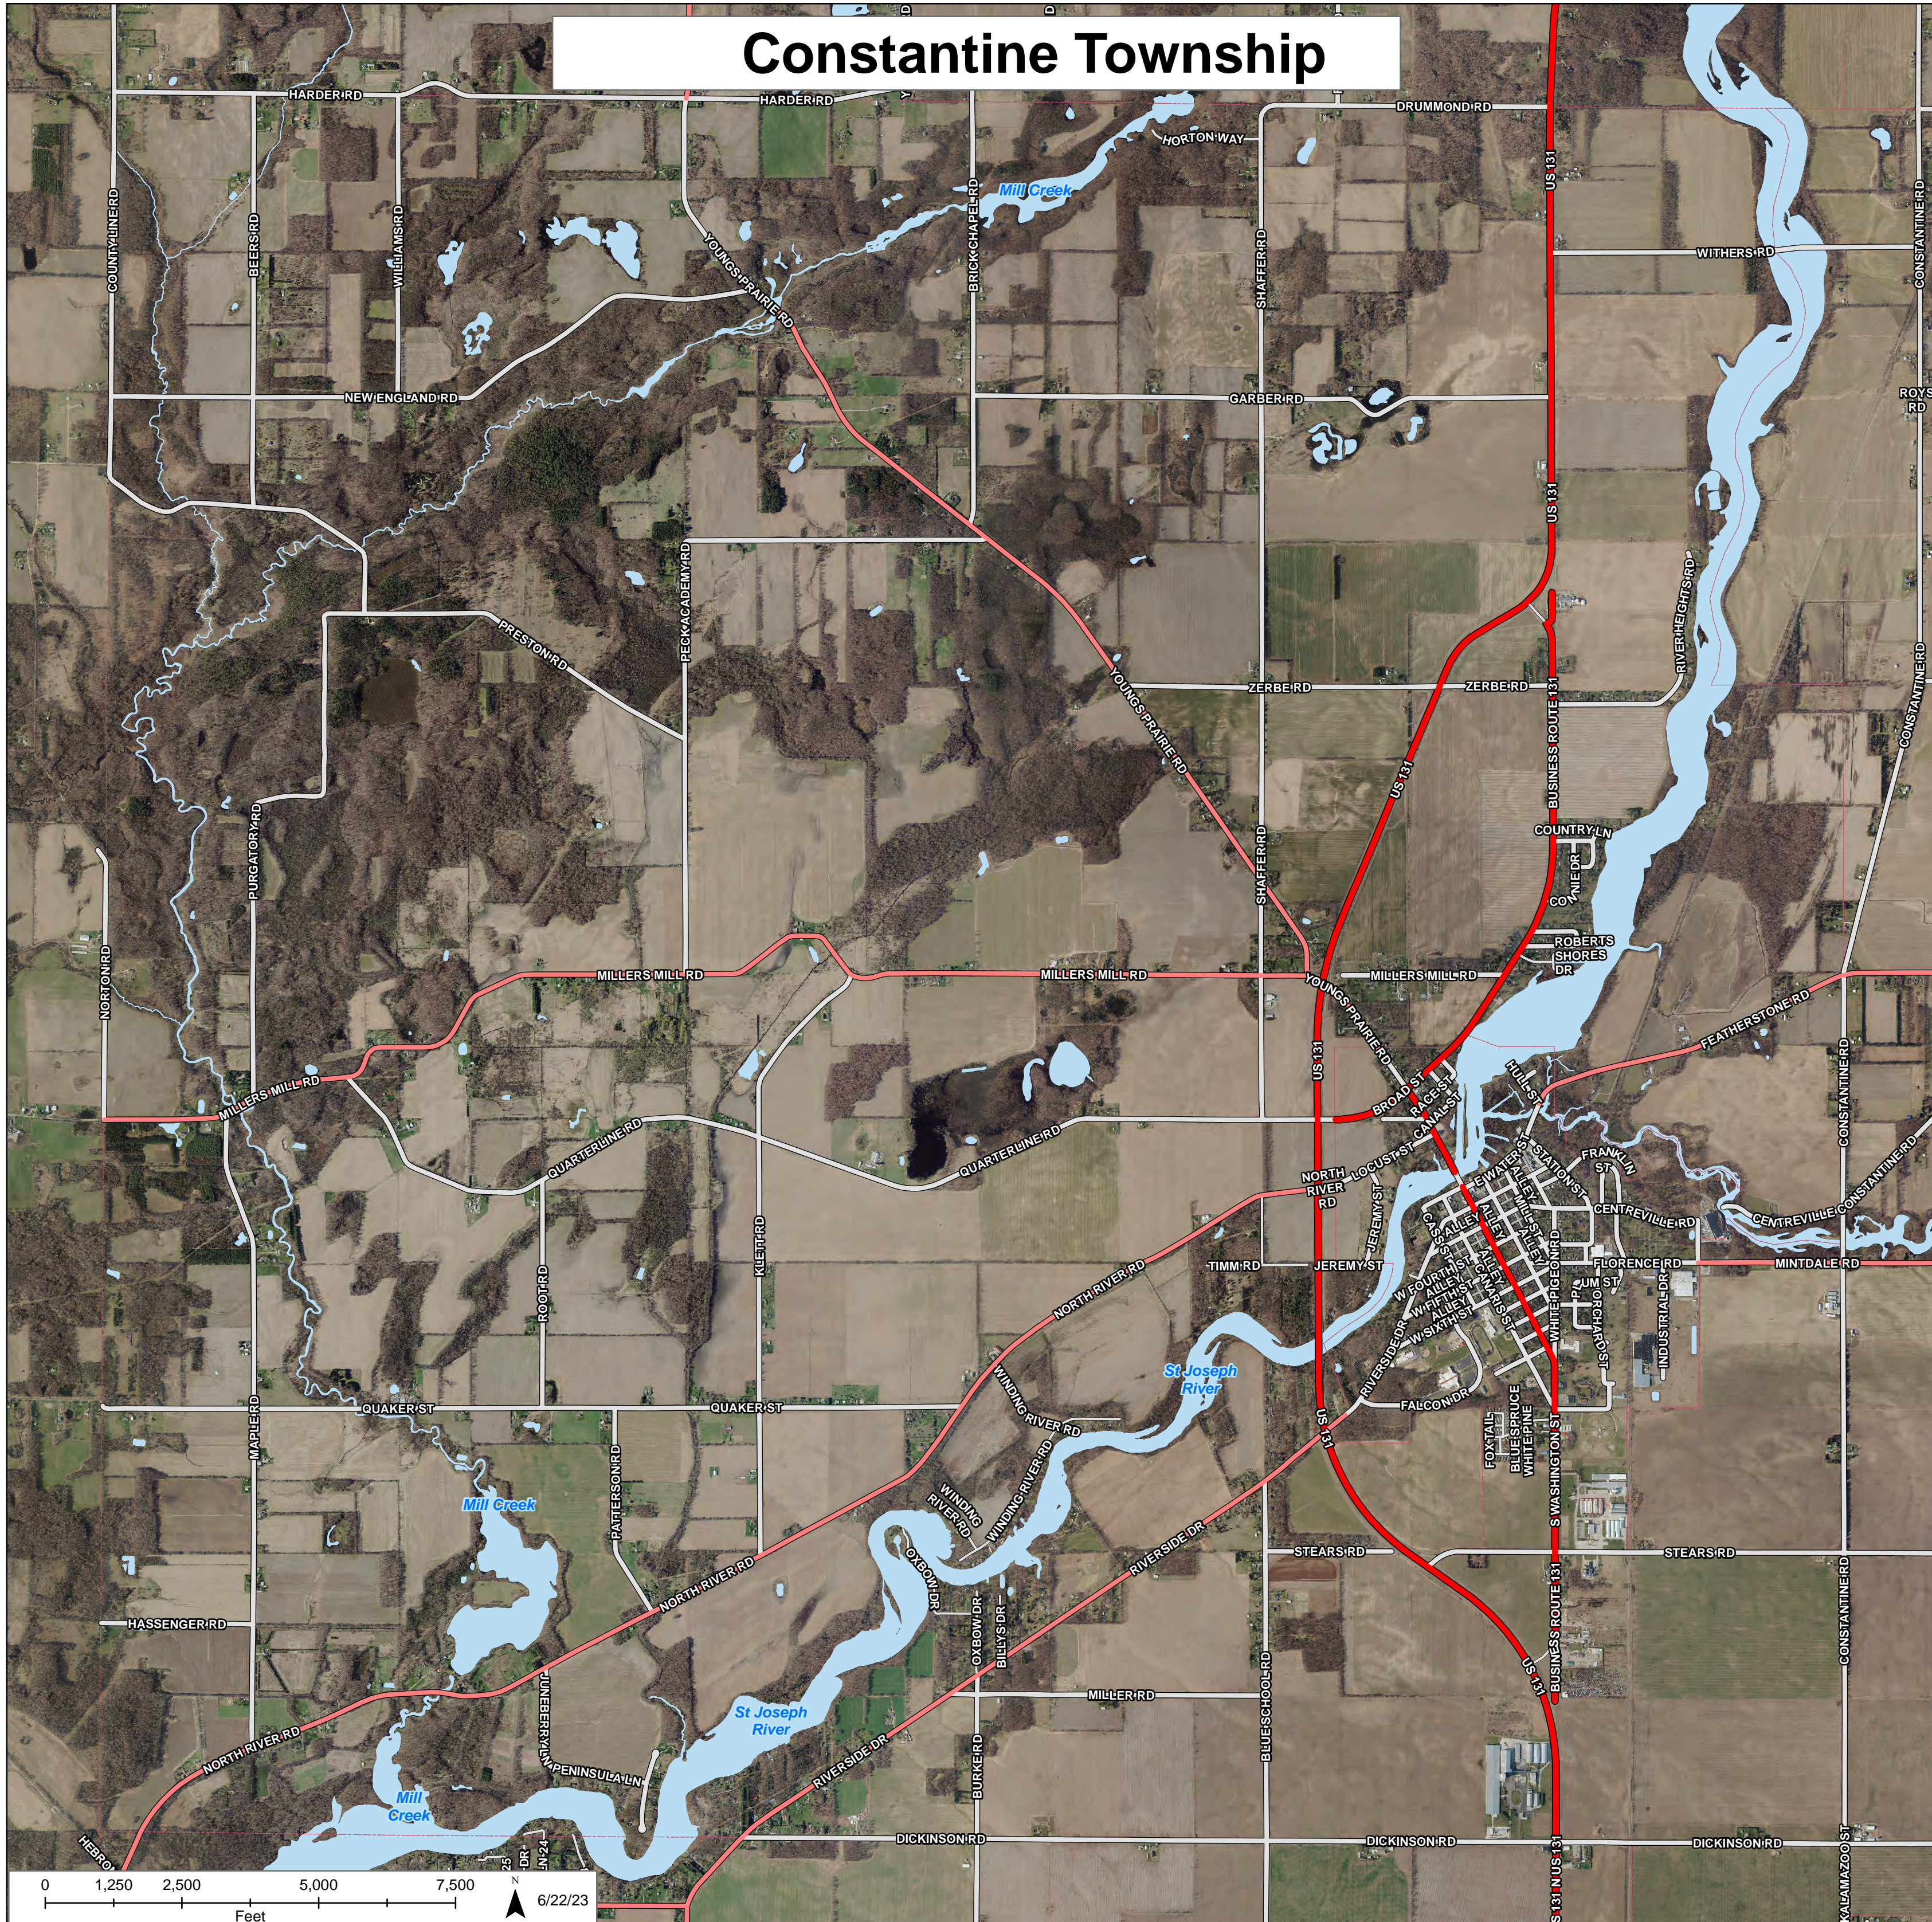

City of Sturgis

6/22/23

City of Three Rivers

Colon Township

Constantine Township

Fabius Township

Fawn River Township

Florence Township

Flowerfield Township

Leonidas Township

Lockport Township

Mendon Township

Mottville Township

Nottawa Township

Park Township

Sherman Township

N FIFTH ST
N FOURTH ST
N THIRD ST
N SECOND ST
W CLINTON ST
HALFWAY RD

WEAVER ST
ALLEY
E HENRY ST
ALLEY
W MAIN ST
ALLEY
S FIFTH ST
S FOURTH ST
S THIRD ST
S SECOND ST
S FIRST ST
W EAGLE ST

RIVERSIDE DR
HACKETT DR
FIRST ST
EAGLE ST
E S SECOND ST
INDUSTRIAL LN
E FRONT ST
W CLINTON ST

E MAIN ST
BURR OAK RD
E CLINTON ST

DWIGHT RD
DEER PARK RD
ACKEY RD

Village of Centreville

Village of Centreville

Village of Colon

Village of Constantine

Village of White Pigeon

White Pigeon Township