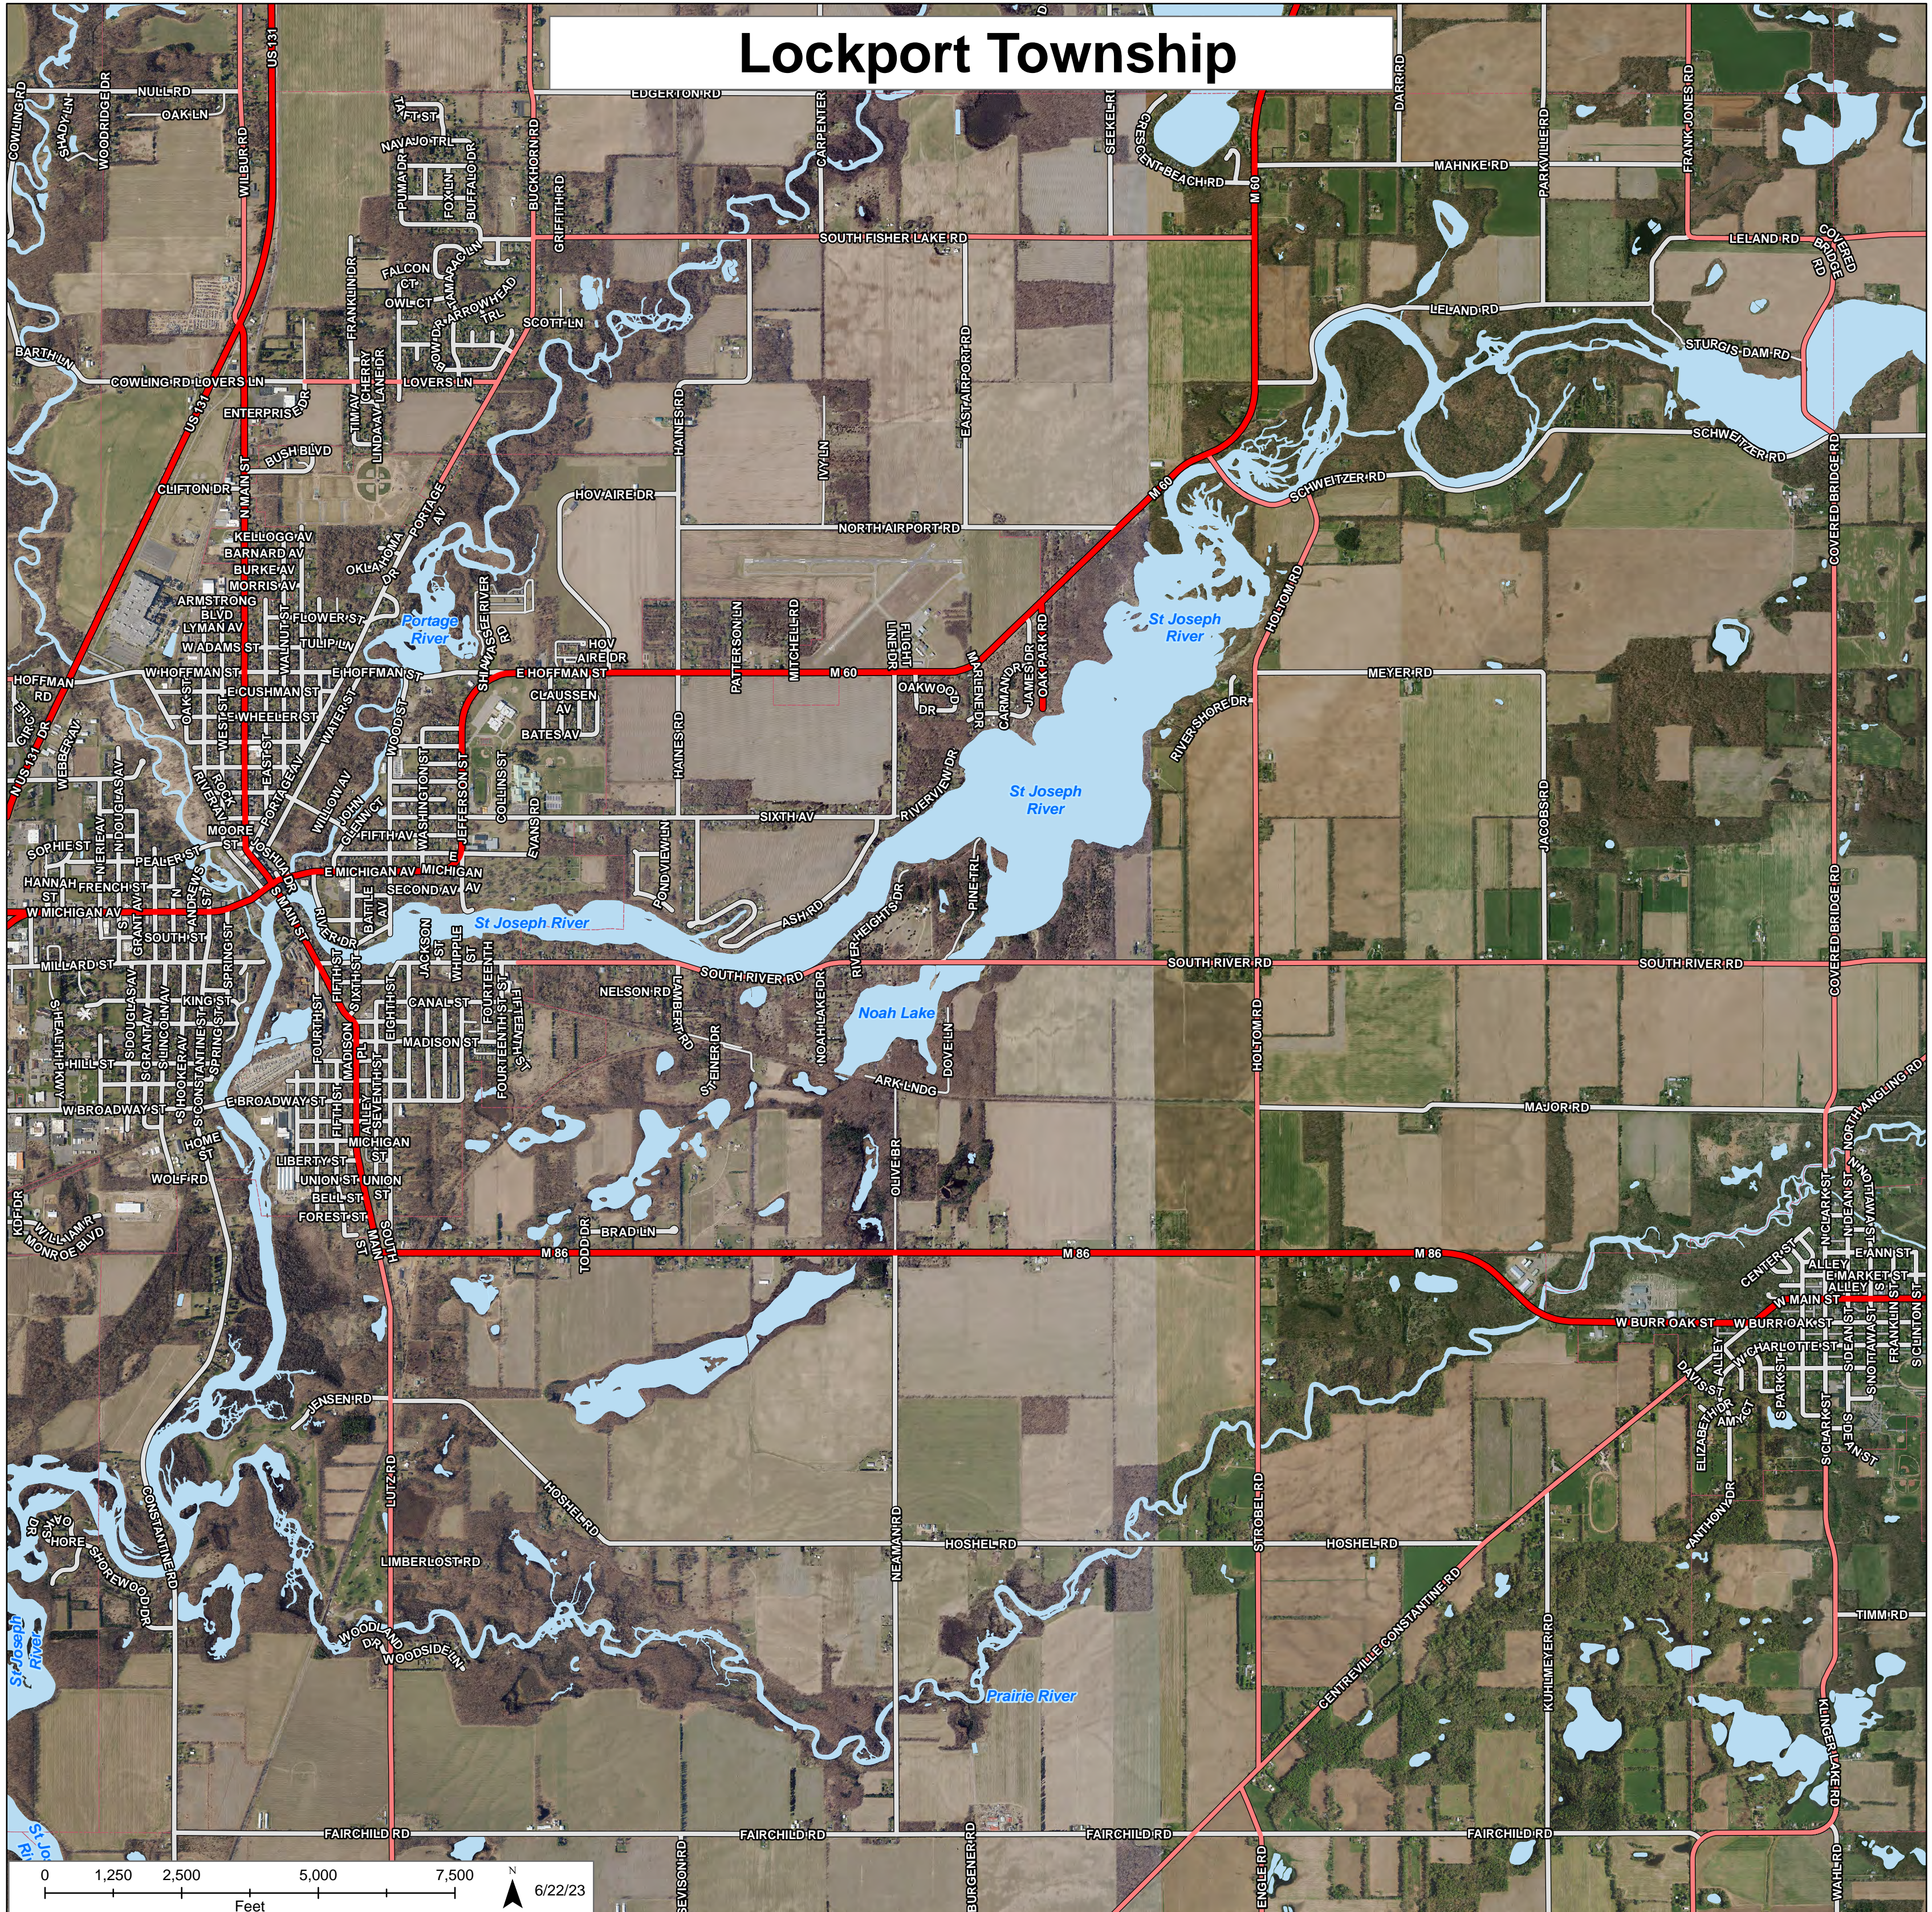

City of Sturgis

6/22/23

City of Three Rivers

Colon Township

Constantine Township

Fabius Township

Fawn River Township

Florence Township

Flowerfield Township

Leonidas Township

Lockport Township

Mendon Township

Mottville Township

Nottawa Township

Park Township

Sherman Township

Sturgis Township

Village of Burr Oak

MAYSTEAD RD
KELLY RD

AHLGRIM ST
PAUL ST

SUMMIT CT
BURRWOOD DR
MEADOW LN

N THIRD ST
REED ST
ST JOSEPH RD

PARK ST
HENRY ST

CENTER ST
VAIL ST
MILL ST
W FRONT ST

E MAIN ST
BURR OAK RD
E CLINTON ST

DWIGHT RD
DEER PARK RD
ACKEY RD

Village of Centreville

Village of Centreville

Village of Colon

Village of Constantine

Village of White Pigeon

White Pigeon Township