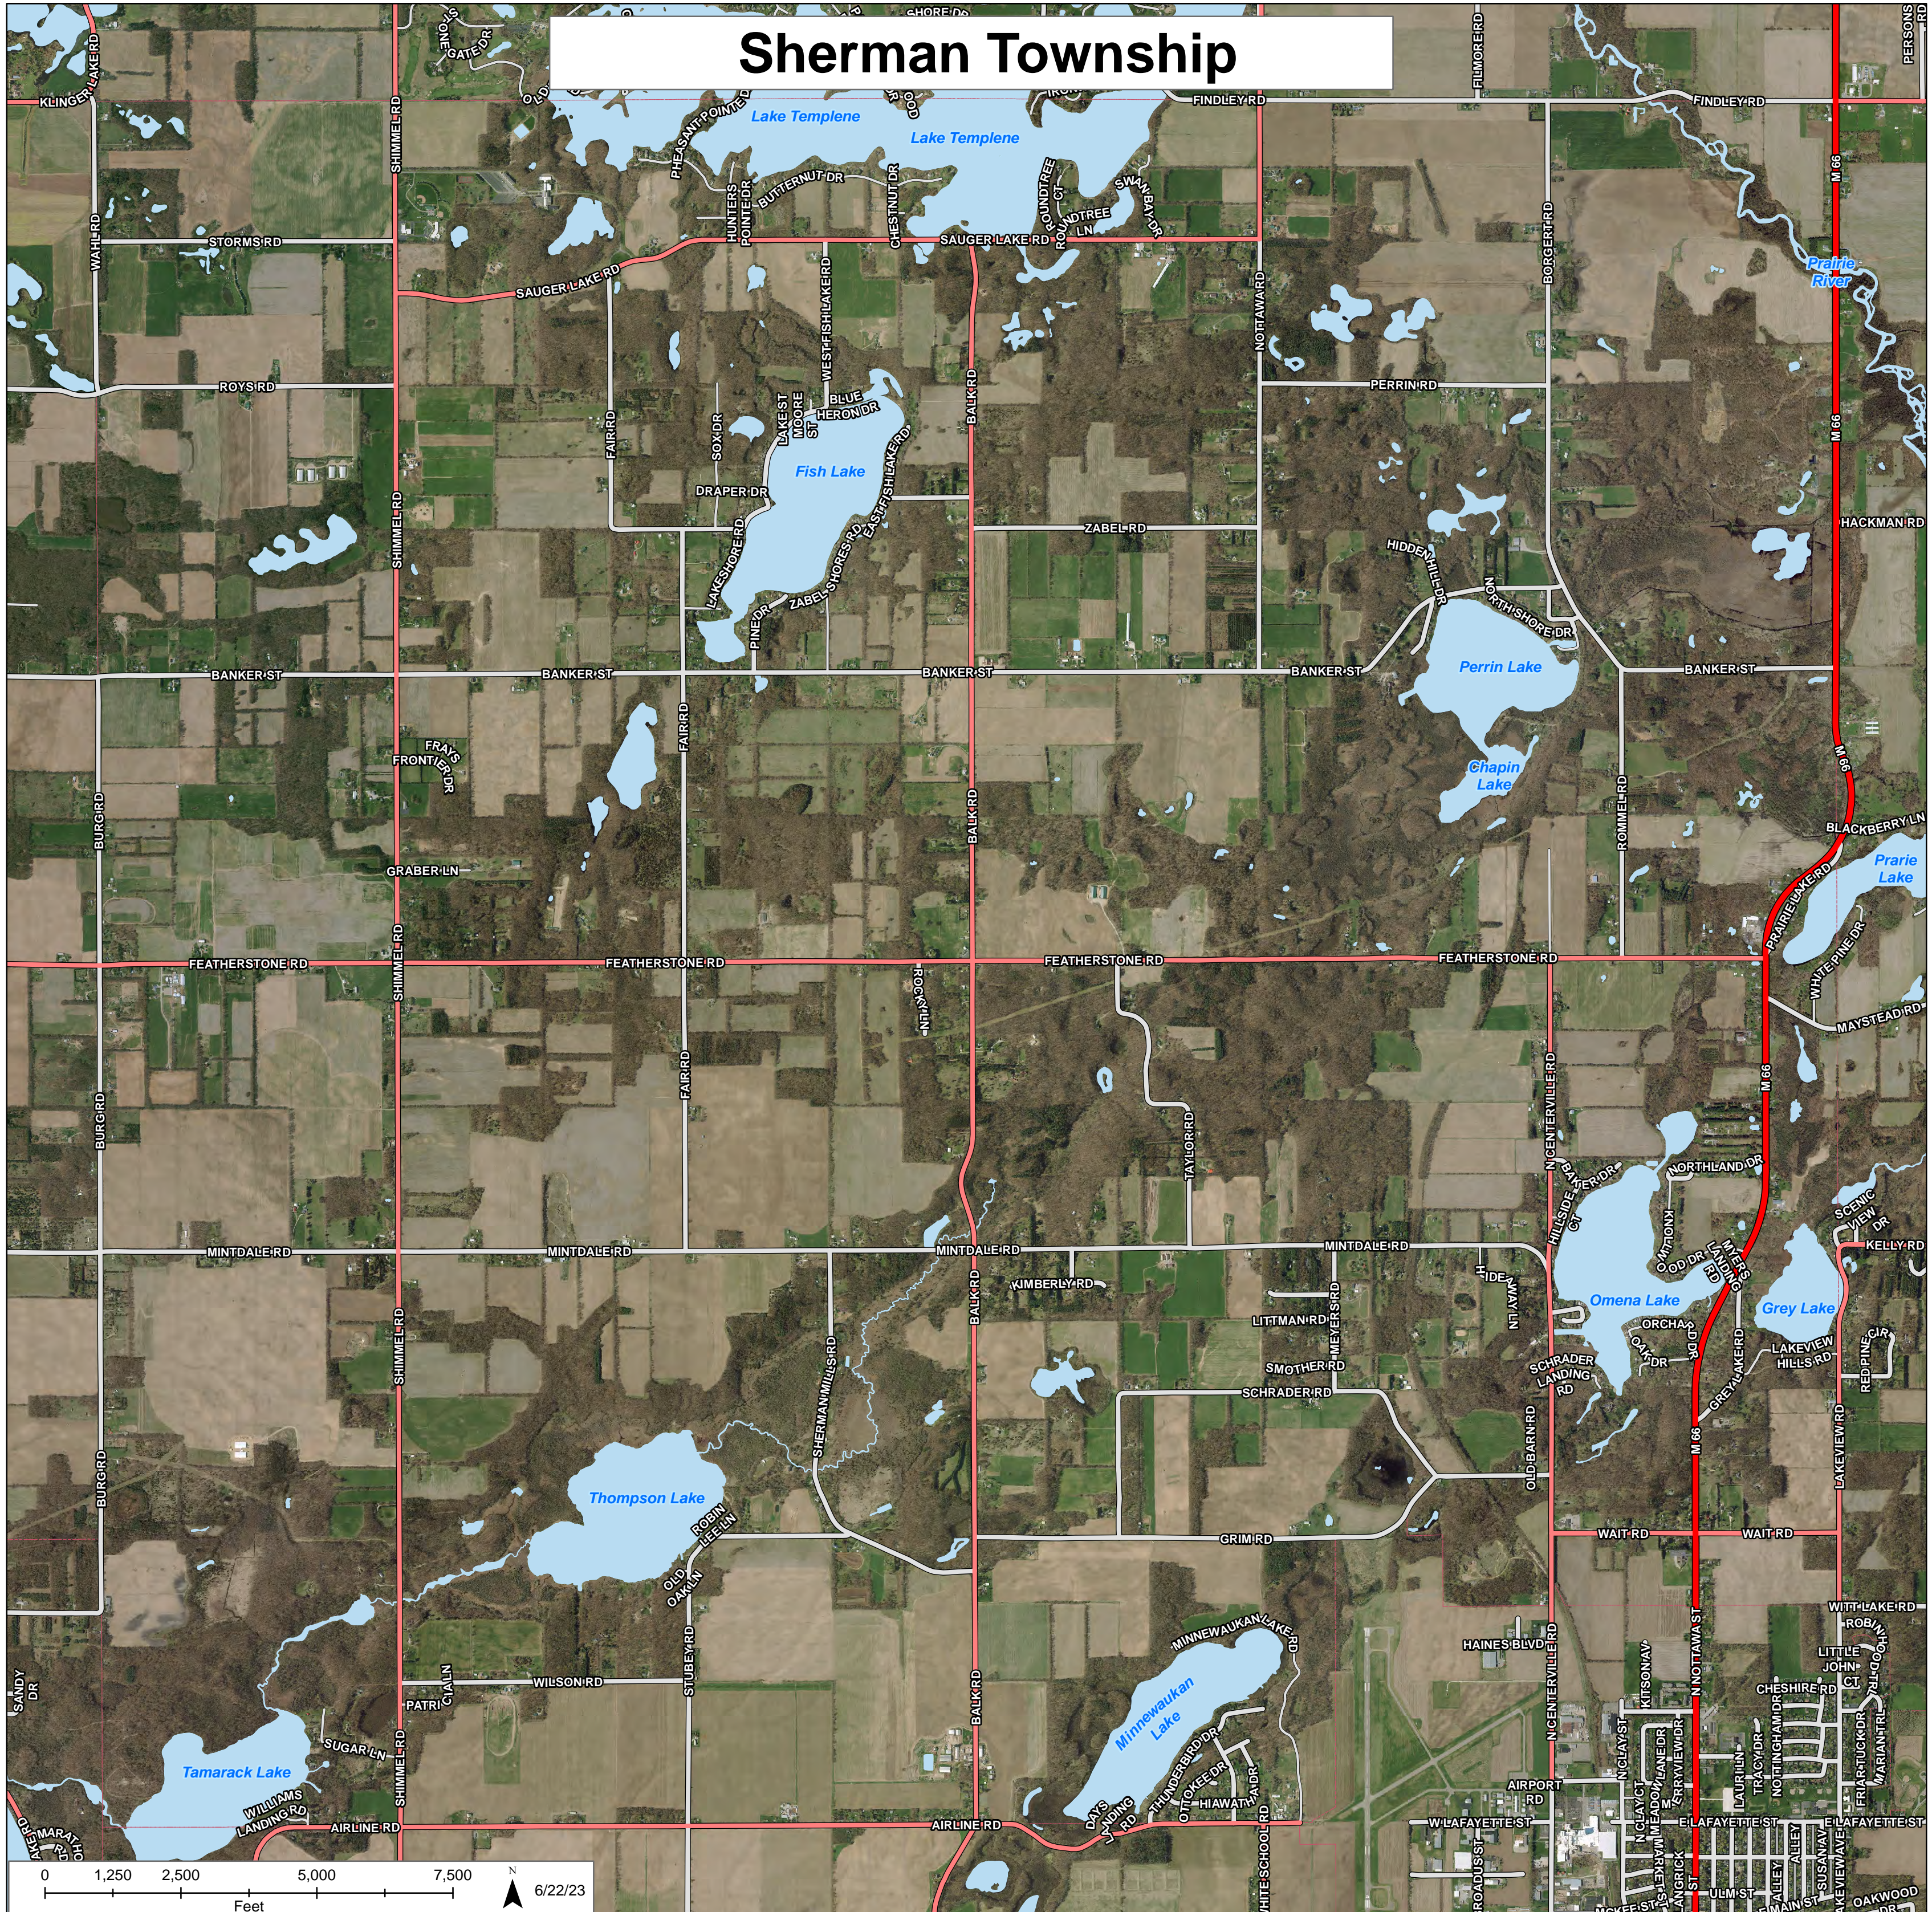

City of Sturgis

6/22/23

City of Three Rivers

Colon Township

Constantine Township

Fabius Township

Fawn River Township

Florence Township

Flowerfield Township

Leonidas Township

Lockport Township

Mendon Township

Mottville Township

Nottawa Township

Park Township

Sherman Township

N FIFTH ST
N FOURTH ST
N THIRD ST
N SECOND ST
W CLINTON ST
HALFWAY RD

WEAVER ST
ALLEY
E HENRY ST
ALLEY
W MAIN ST
ALLEY
S FIFTH ST
S FOURTH ST
S THIRD ST
S SECOND ST
S FIRST ST
W EAGLE ST

RIVERSIDE DR
HACKETT DR
FIRST ST
EAGLE ST
E S SECOND ST
INDUSTRIAL LN
E FRONT ST
W CLINTON ST

E MAIN ST
BURR OAK RD
E CLINTON ST

DWIGHT RD
DEER PARK RD
ACKEY RD

Village of Centreville

Village of Centreville

Village of Colon

Village of Constantine

Village of White Pigeon

White Pigeon Township