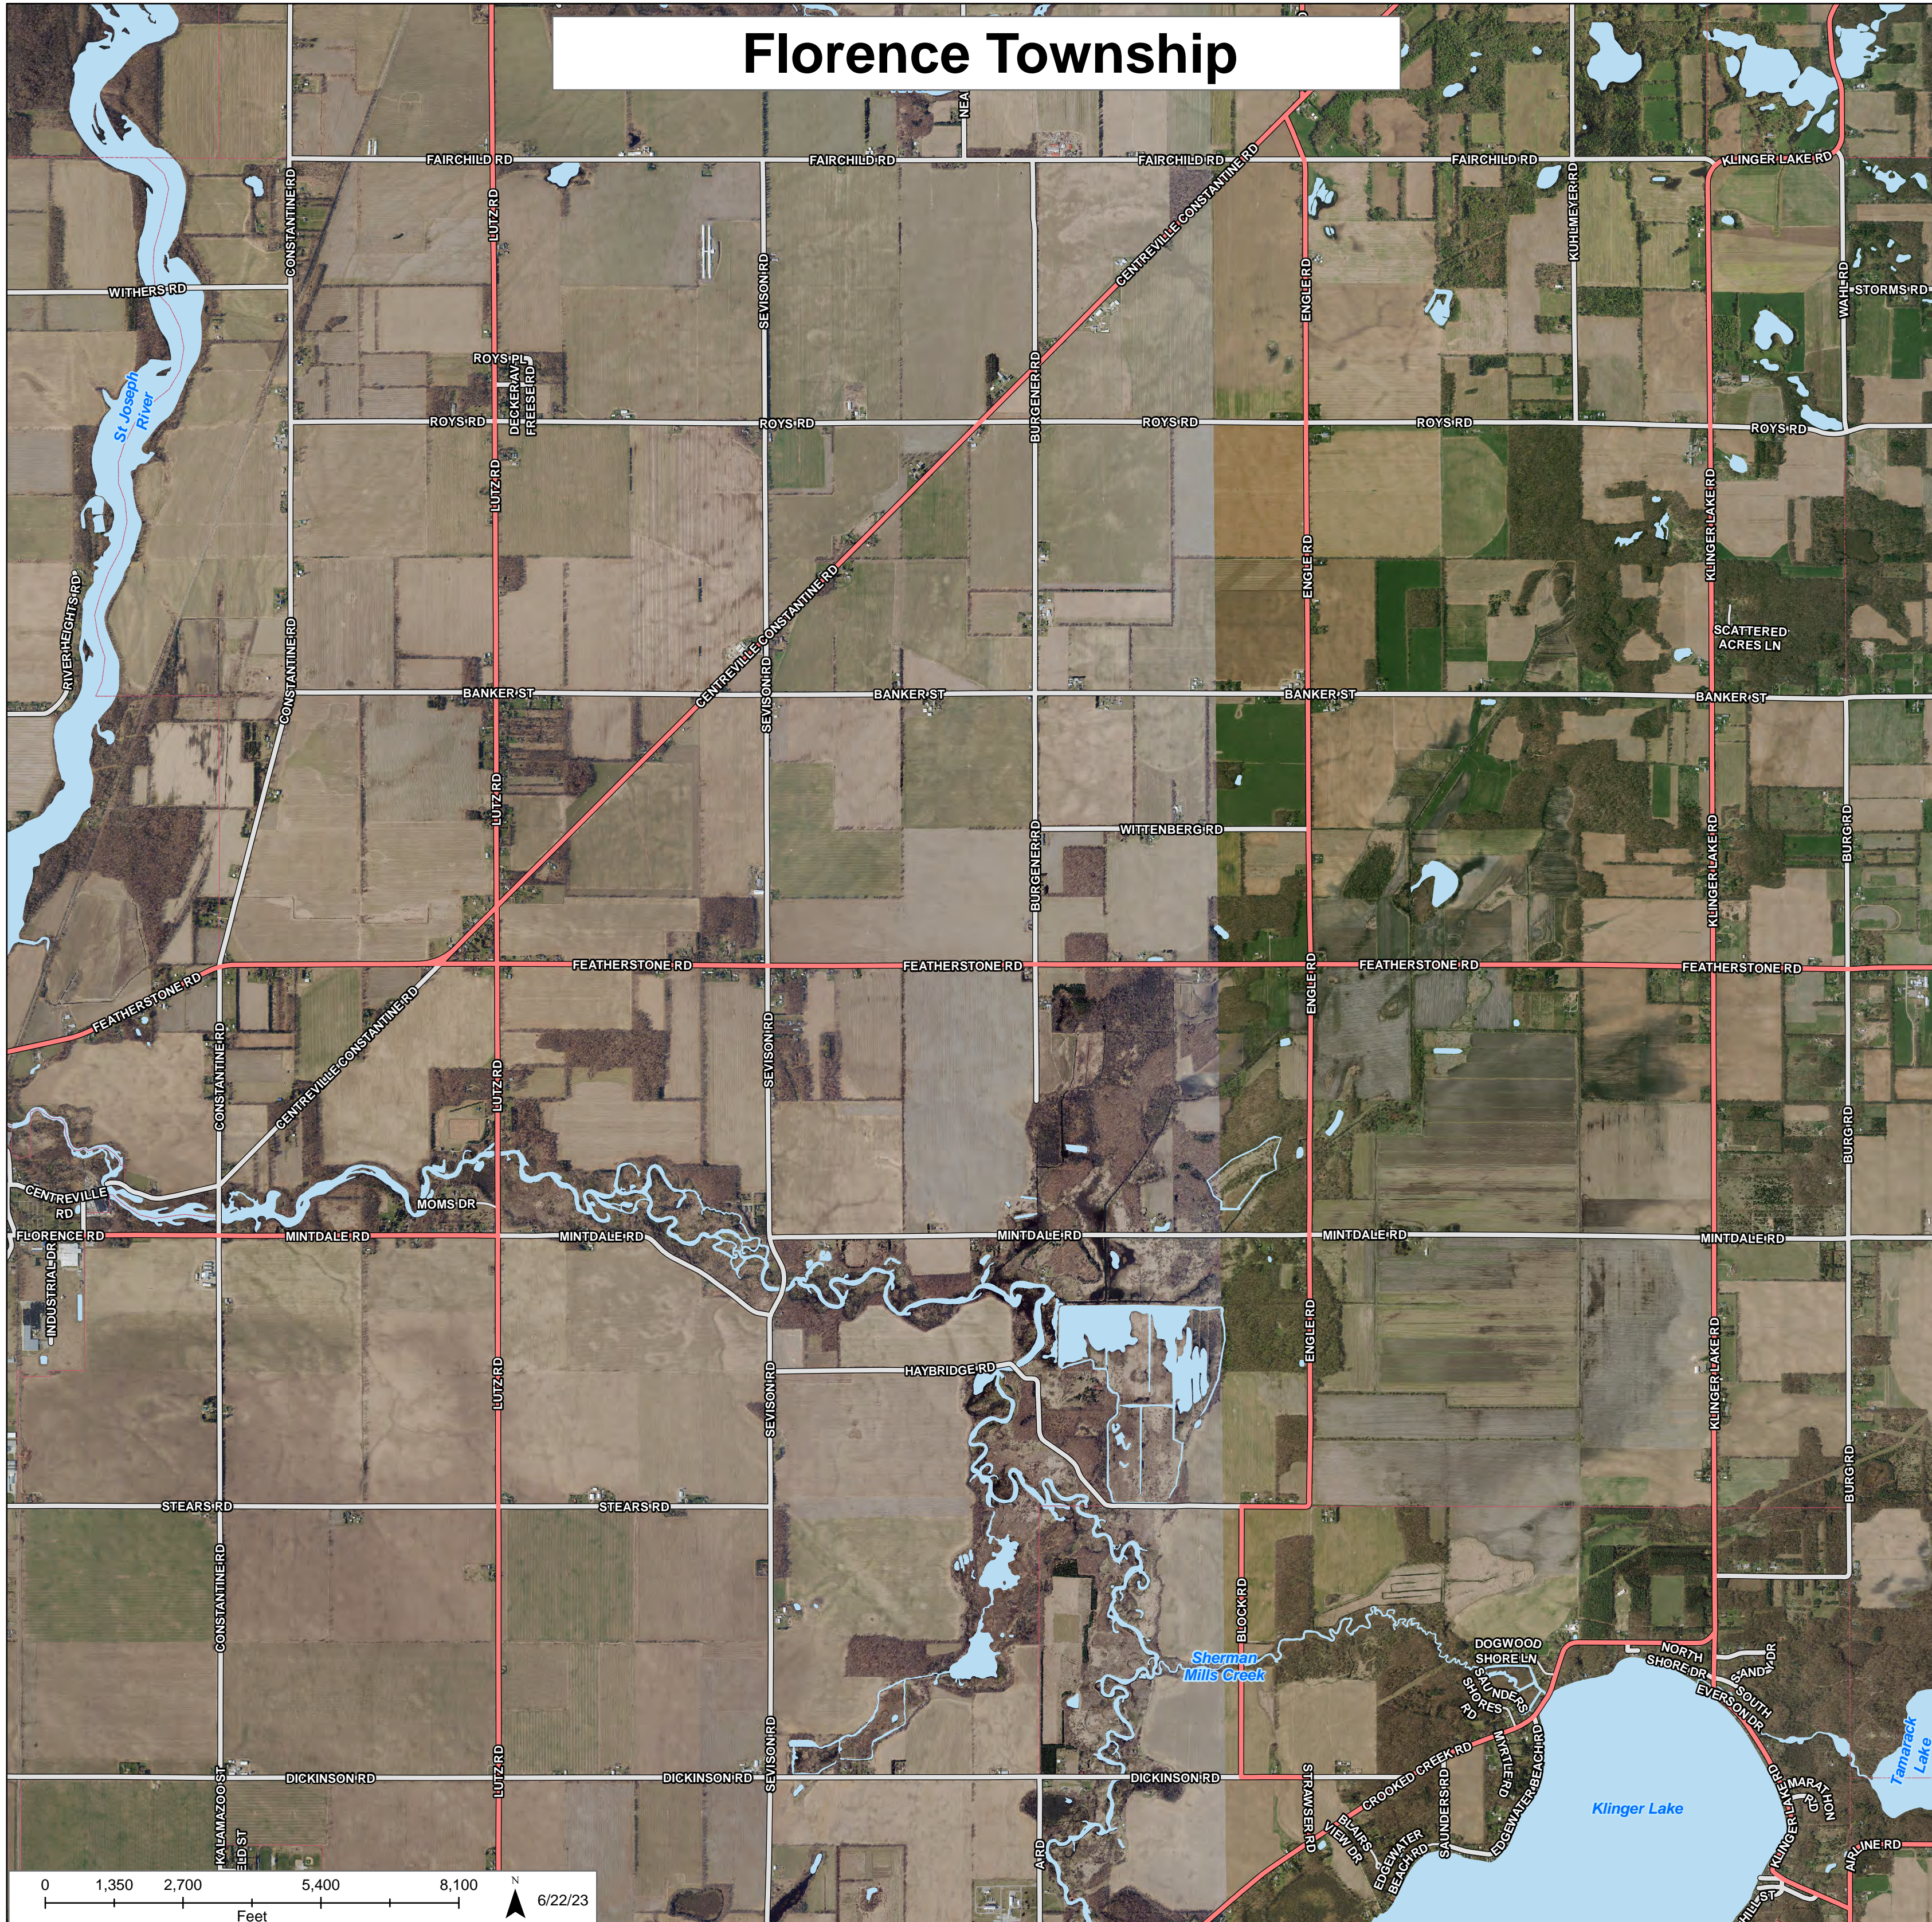

City of Sturgis

6/22/23

City of Three Rivers

Colon Township

Constantine Township

Fabius Township

Fawn River Township

Florence Township

Flowerfield Township

Leonidas Township

Lockport Township

Mendon Township

Mottville Township

Nottawa Township

Park Township

Sherman Township

N FIFTH ST
N FOURTH ST
N THIRD ST
N SECOND ST
W CLINTON ST
HALFWAY RD

WEAVER ST
ALLEY
E HENRY ST
ALLEY
W MAIN ST
ALLEY
S FIFTH ST
S FOURTH ST
S THIRD ST
S SECOND ST
S FIRST ST
W EAGLE ST

RIVERSIDE DR
HACKETT DR
FIRST ST
EAGLE ST
E S SECOND ST
INDUSTRIAL LN
E FRONT ST
W CLINTON ST

E MAIN ST
BURR OAK RD
E CLINTON ST

DWIGHT RD
DEER PARK RD
ACKEY RD

Village of Centreville

Village of Centreville

Village of Colon

Village of Constantine

Village of White Pigeon

White Pigeon Township