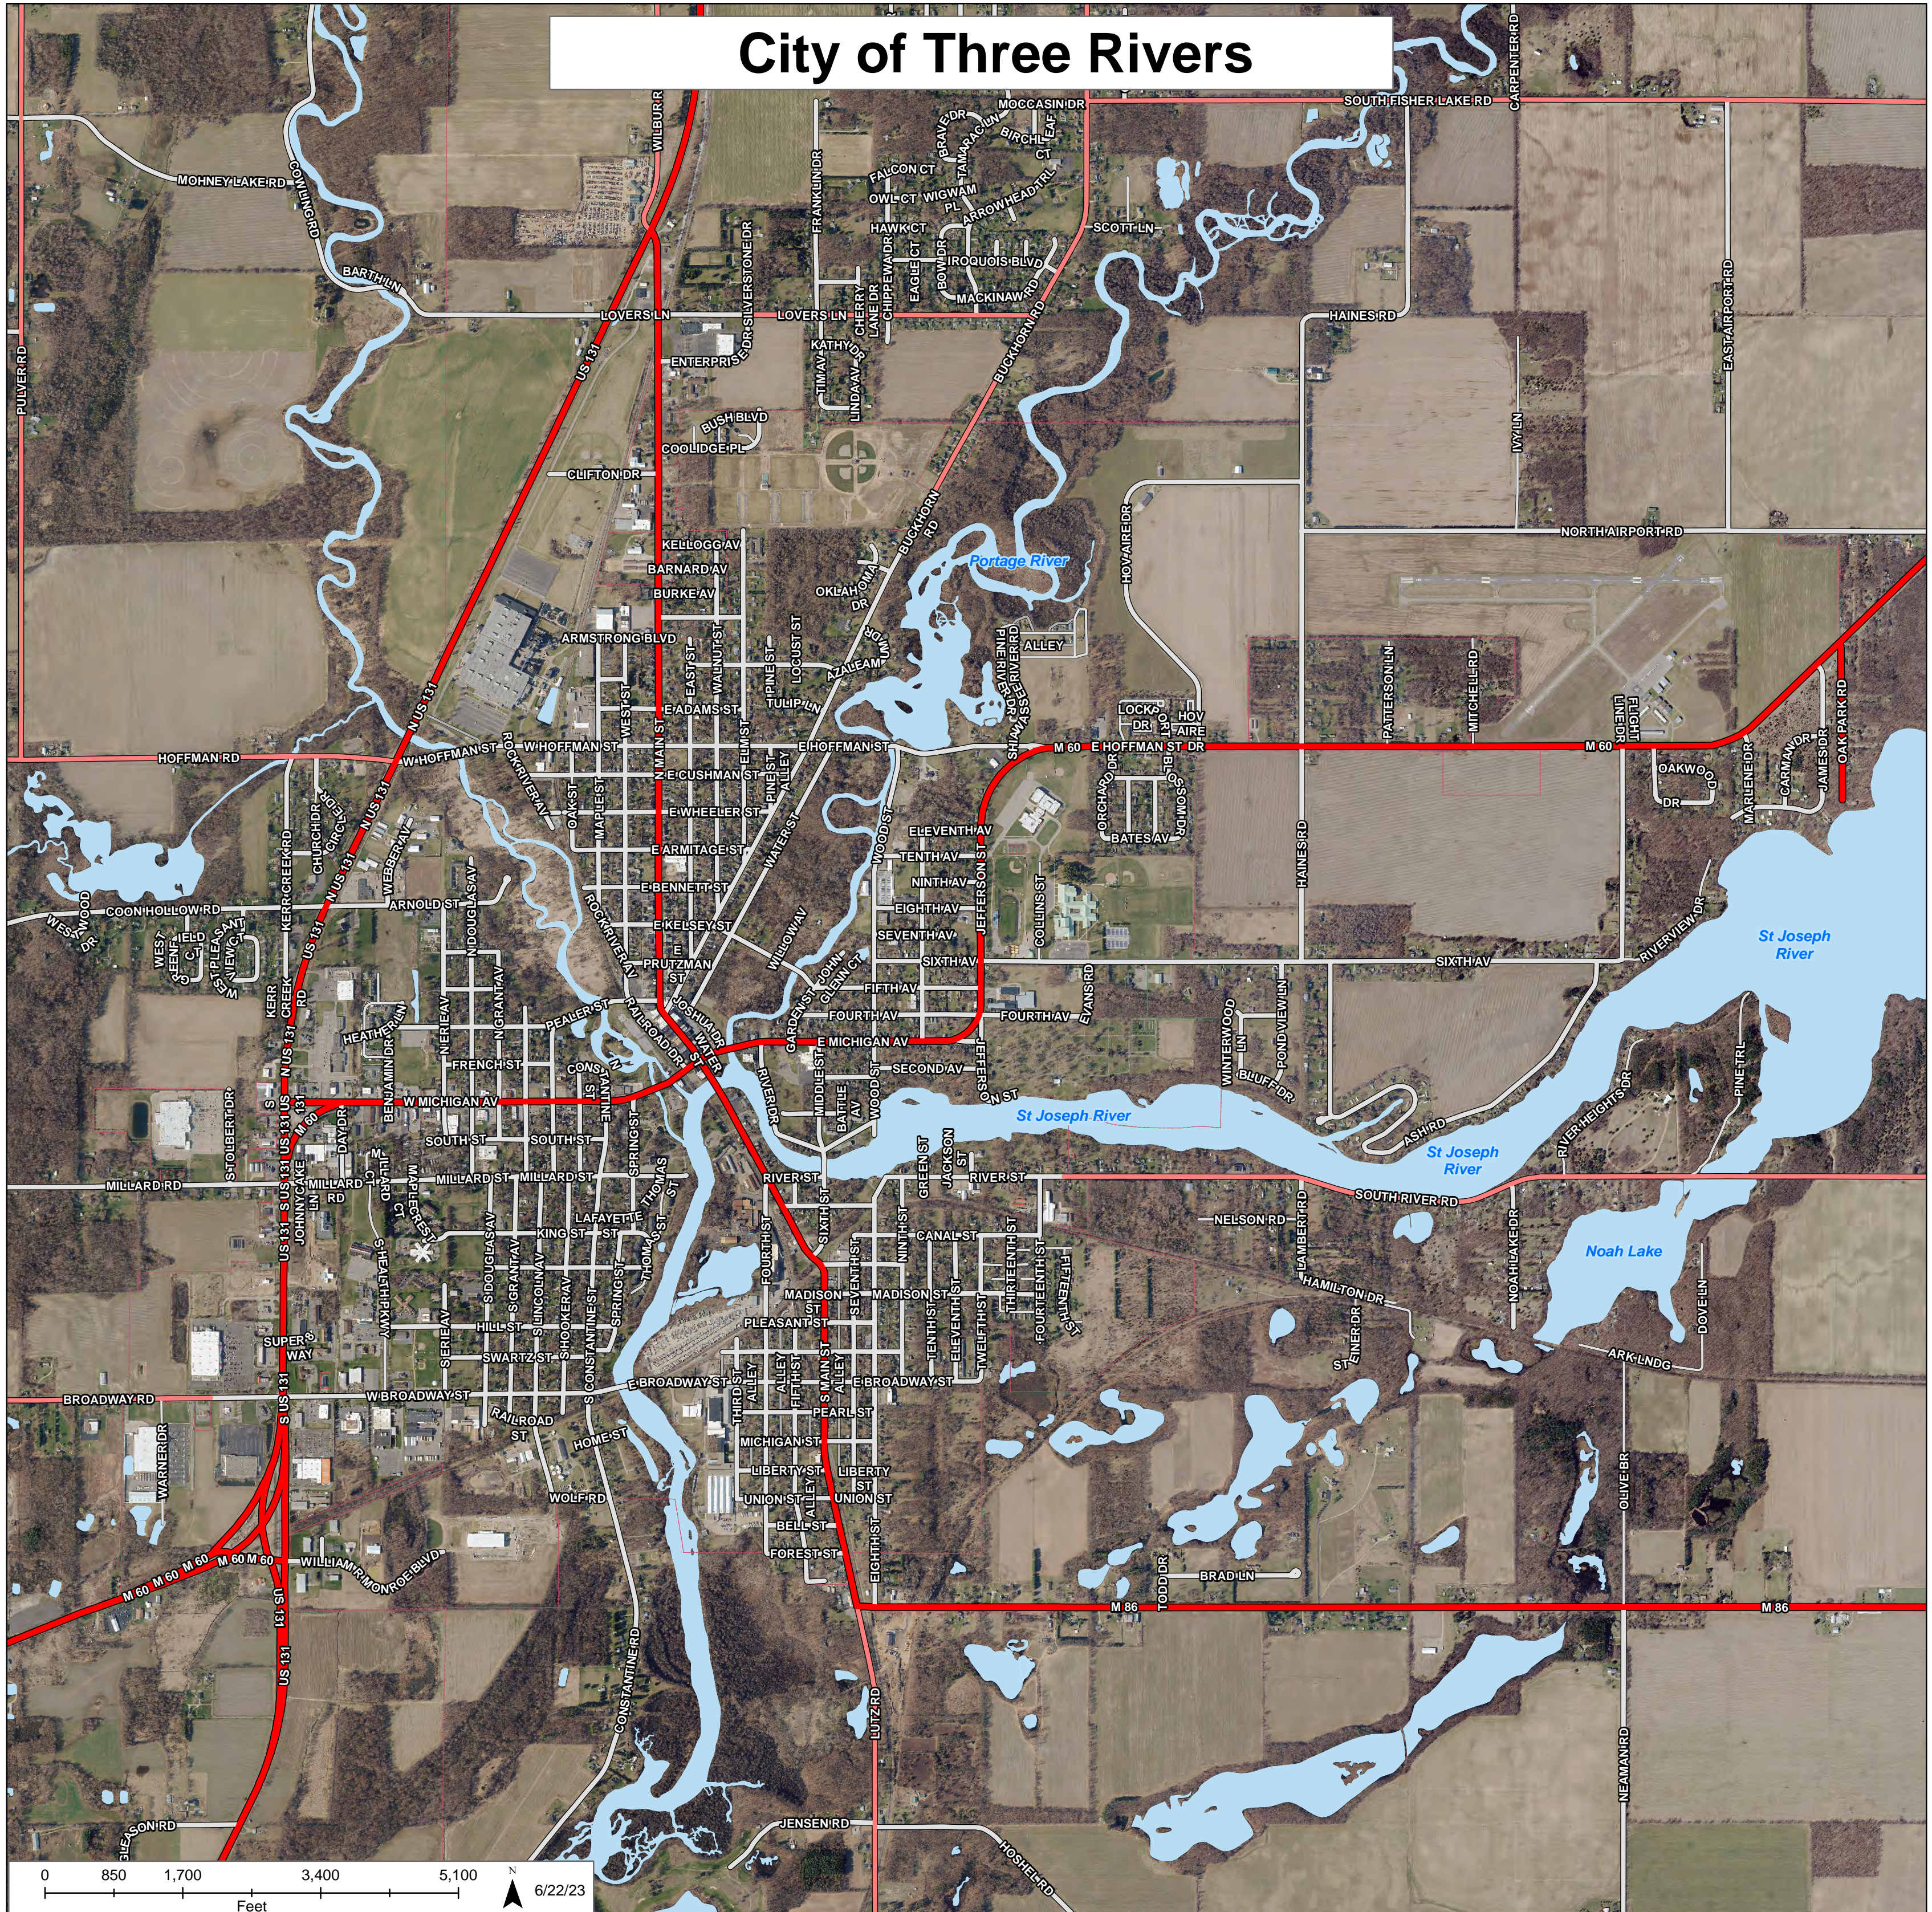

City of Sturgis

6/22/23

City of Three Rivers

Colon Township

Constantine Township

Fabius Township

Fawn River Township

Florence Township

Flowerfield Township

Leonidas Township

Lockport Township

Mendon Township

Mottville Township

Nottawa Township

Park Township

Sherman Township

N FIFTH ST
N FOURTH ST
N THIRD ST
N SECOND ST
W CLINTON ST
HALFWAY RD

WEAVER ST
ALLEY
E HENRY ST
ALLEY
W MAIN ST
ALLEY
S FIFTH ST
S FOURTH ST
S THIRD ST
S SECOND ST
S FIRST ST
W EAGLE ST

RIVERSIDE DR
HACKETT DR
FIRST ST
EAGLE ST
E S SECOND ST
INDUSTRIAL LN
E FRONT ST
W CLINTON ST

E MAIN ST
BURR OAK RD
E CLINTON ST

DWIGHT RD
DEER PARK RD
ACKEY RD

Village of Centreville

Village of Centreville

Village of Colon

Village of Constantine

Village of White Pigeon

White Pigeon Township