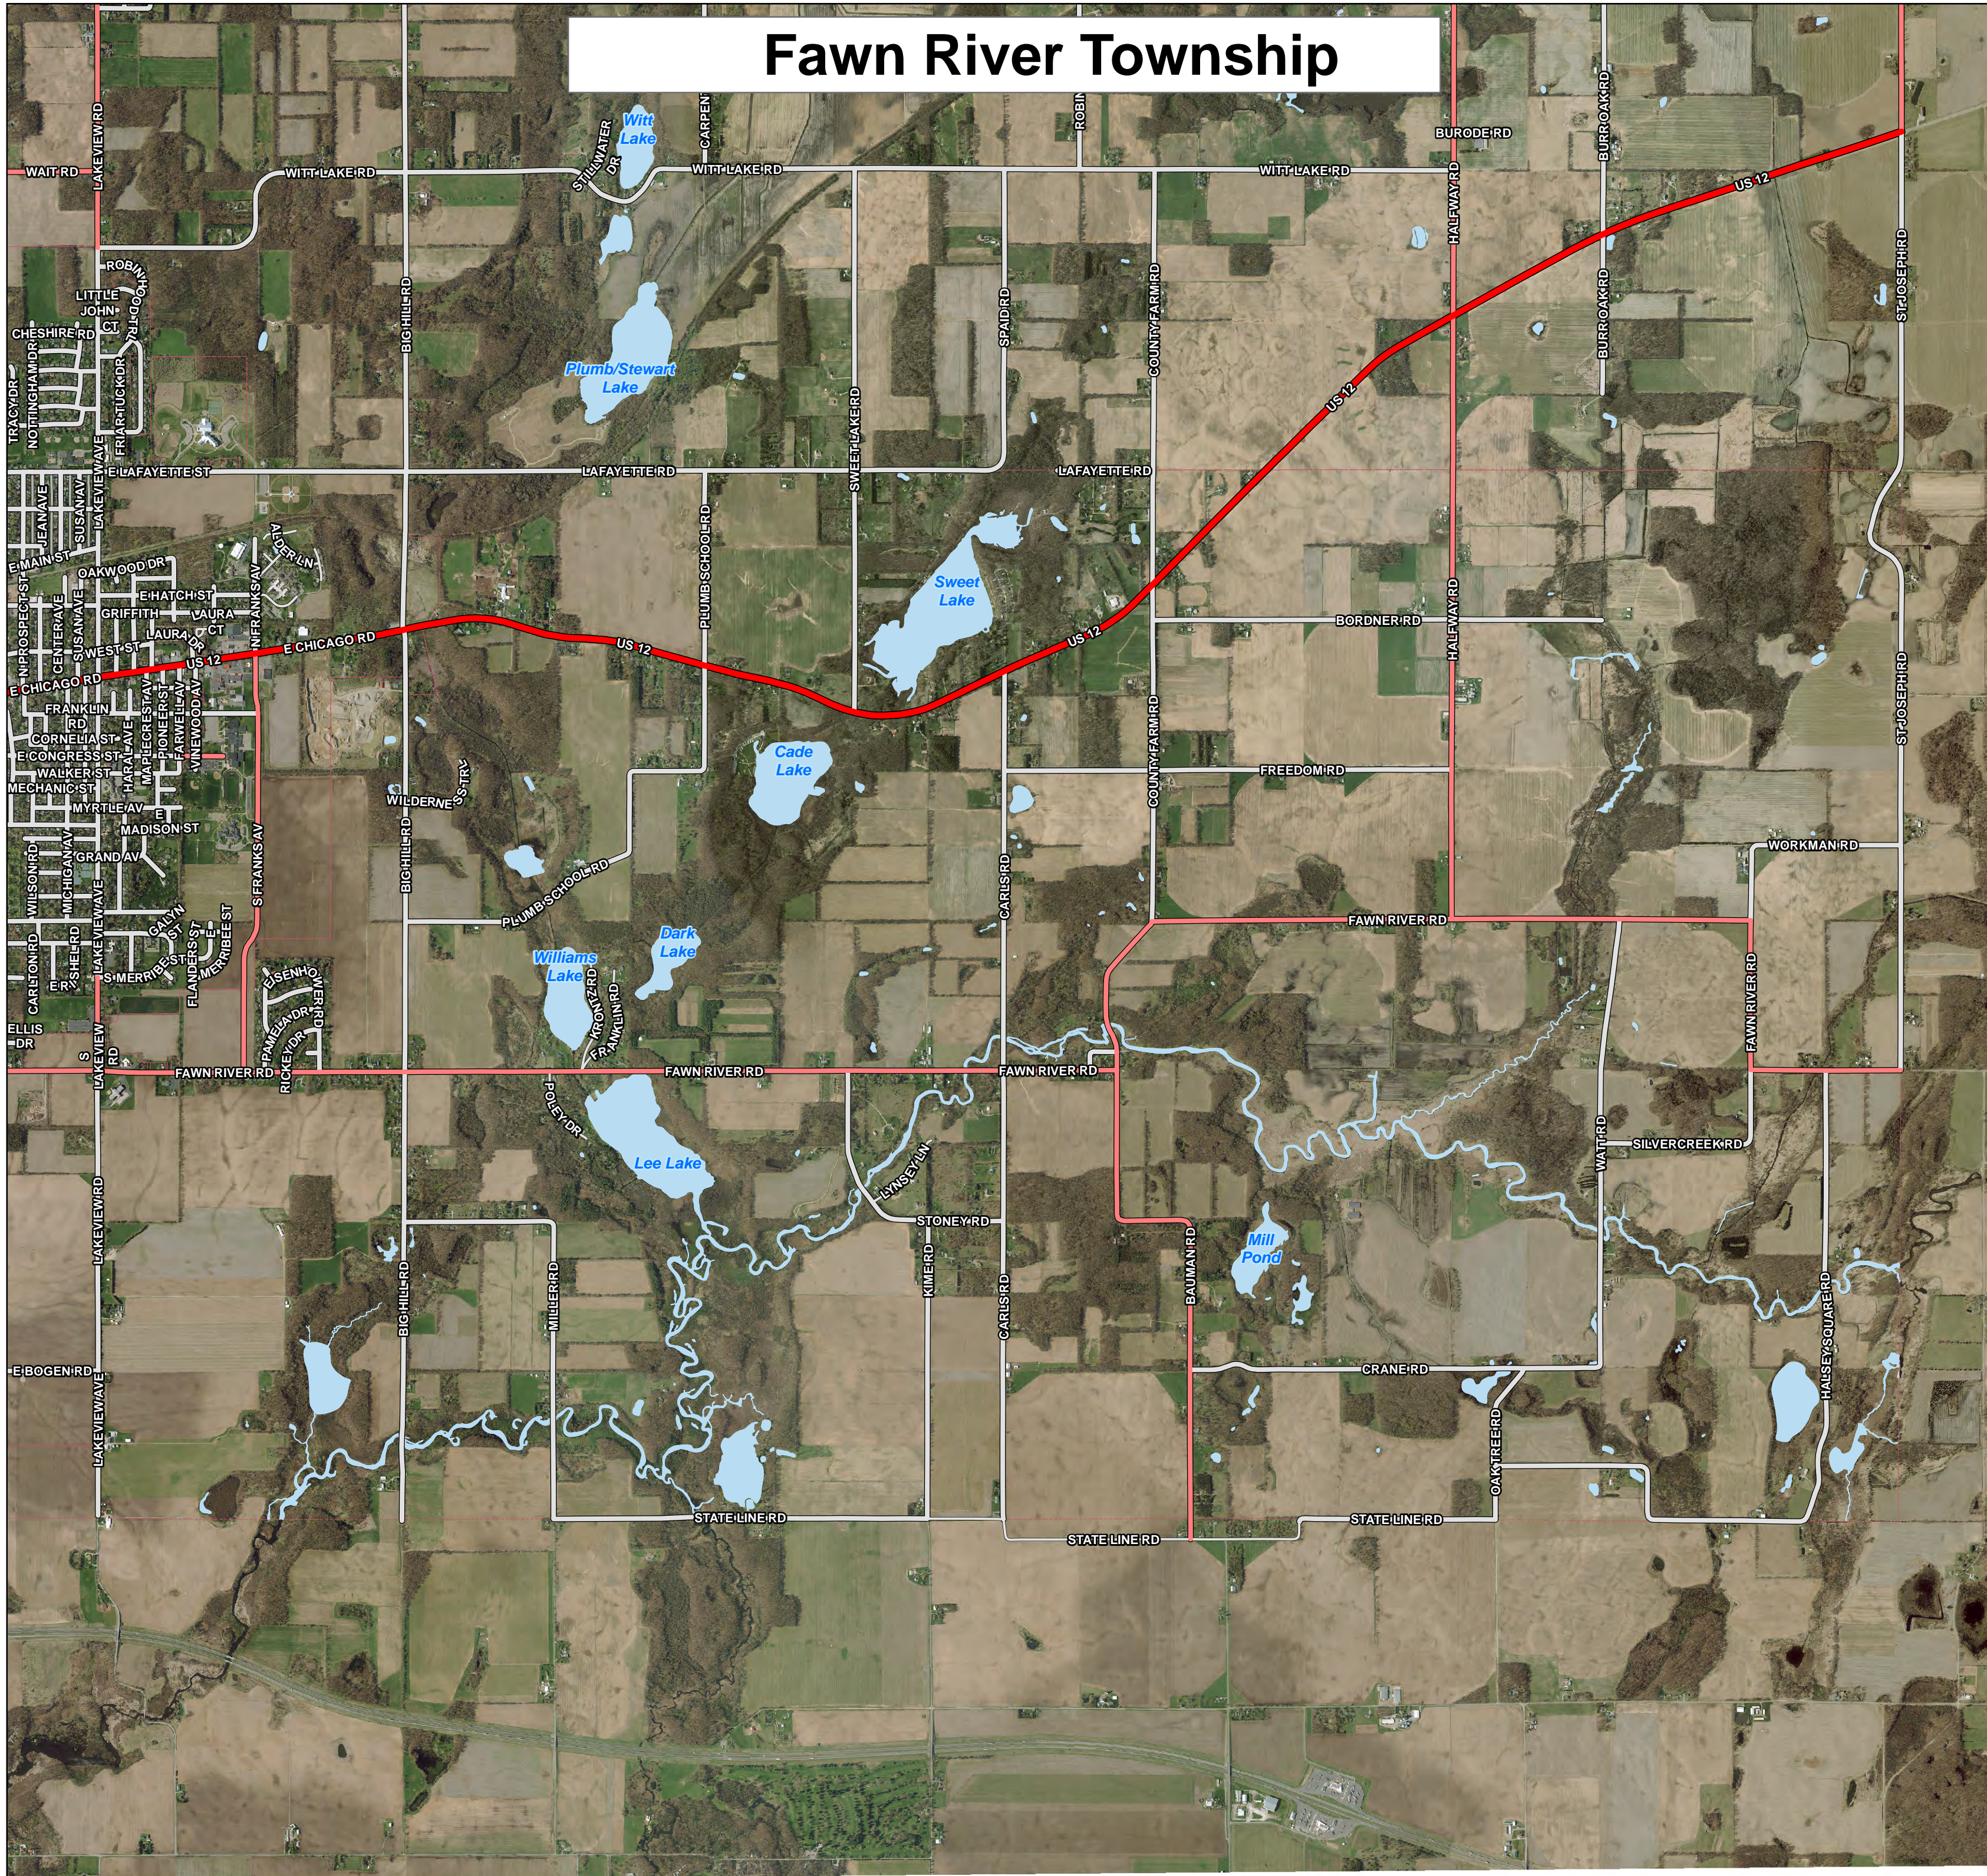

City of Sturgis

6/22/23

City of Three Rivers

Colon Township

Constantine Township

Fabius Township

Fawn River Township

Florence Township

Flowerfield Township

Leonidas Township

Lockport Township

Mendon Township

Mottville Township

Nottawa Township

Park Township

Sherman Township

Sturgis Township

Village of Burr Oak

MAYSTEAD RD
KELLY RD

AHLGRIM ST
PAUL ST

SUMMIT CT
BURRWOOD DR
MEADOW LN

N THIRD ST
REED ST
ST JOSEPH RD

PARK ST
HENRY ST

CENTER ST
VAIL ST
MILL ST
W FRONT ST

E MAIN ST
BURR OAK RD
E CLINTON ST

DWIGHT RD
DEER PARK RD
ACKEY RD

Village of Centreville

Village of Centreville

Village of Colon

Village of Constantine

Village of White Pigeon

White Pigeon Township