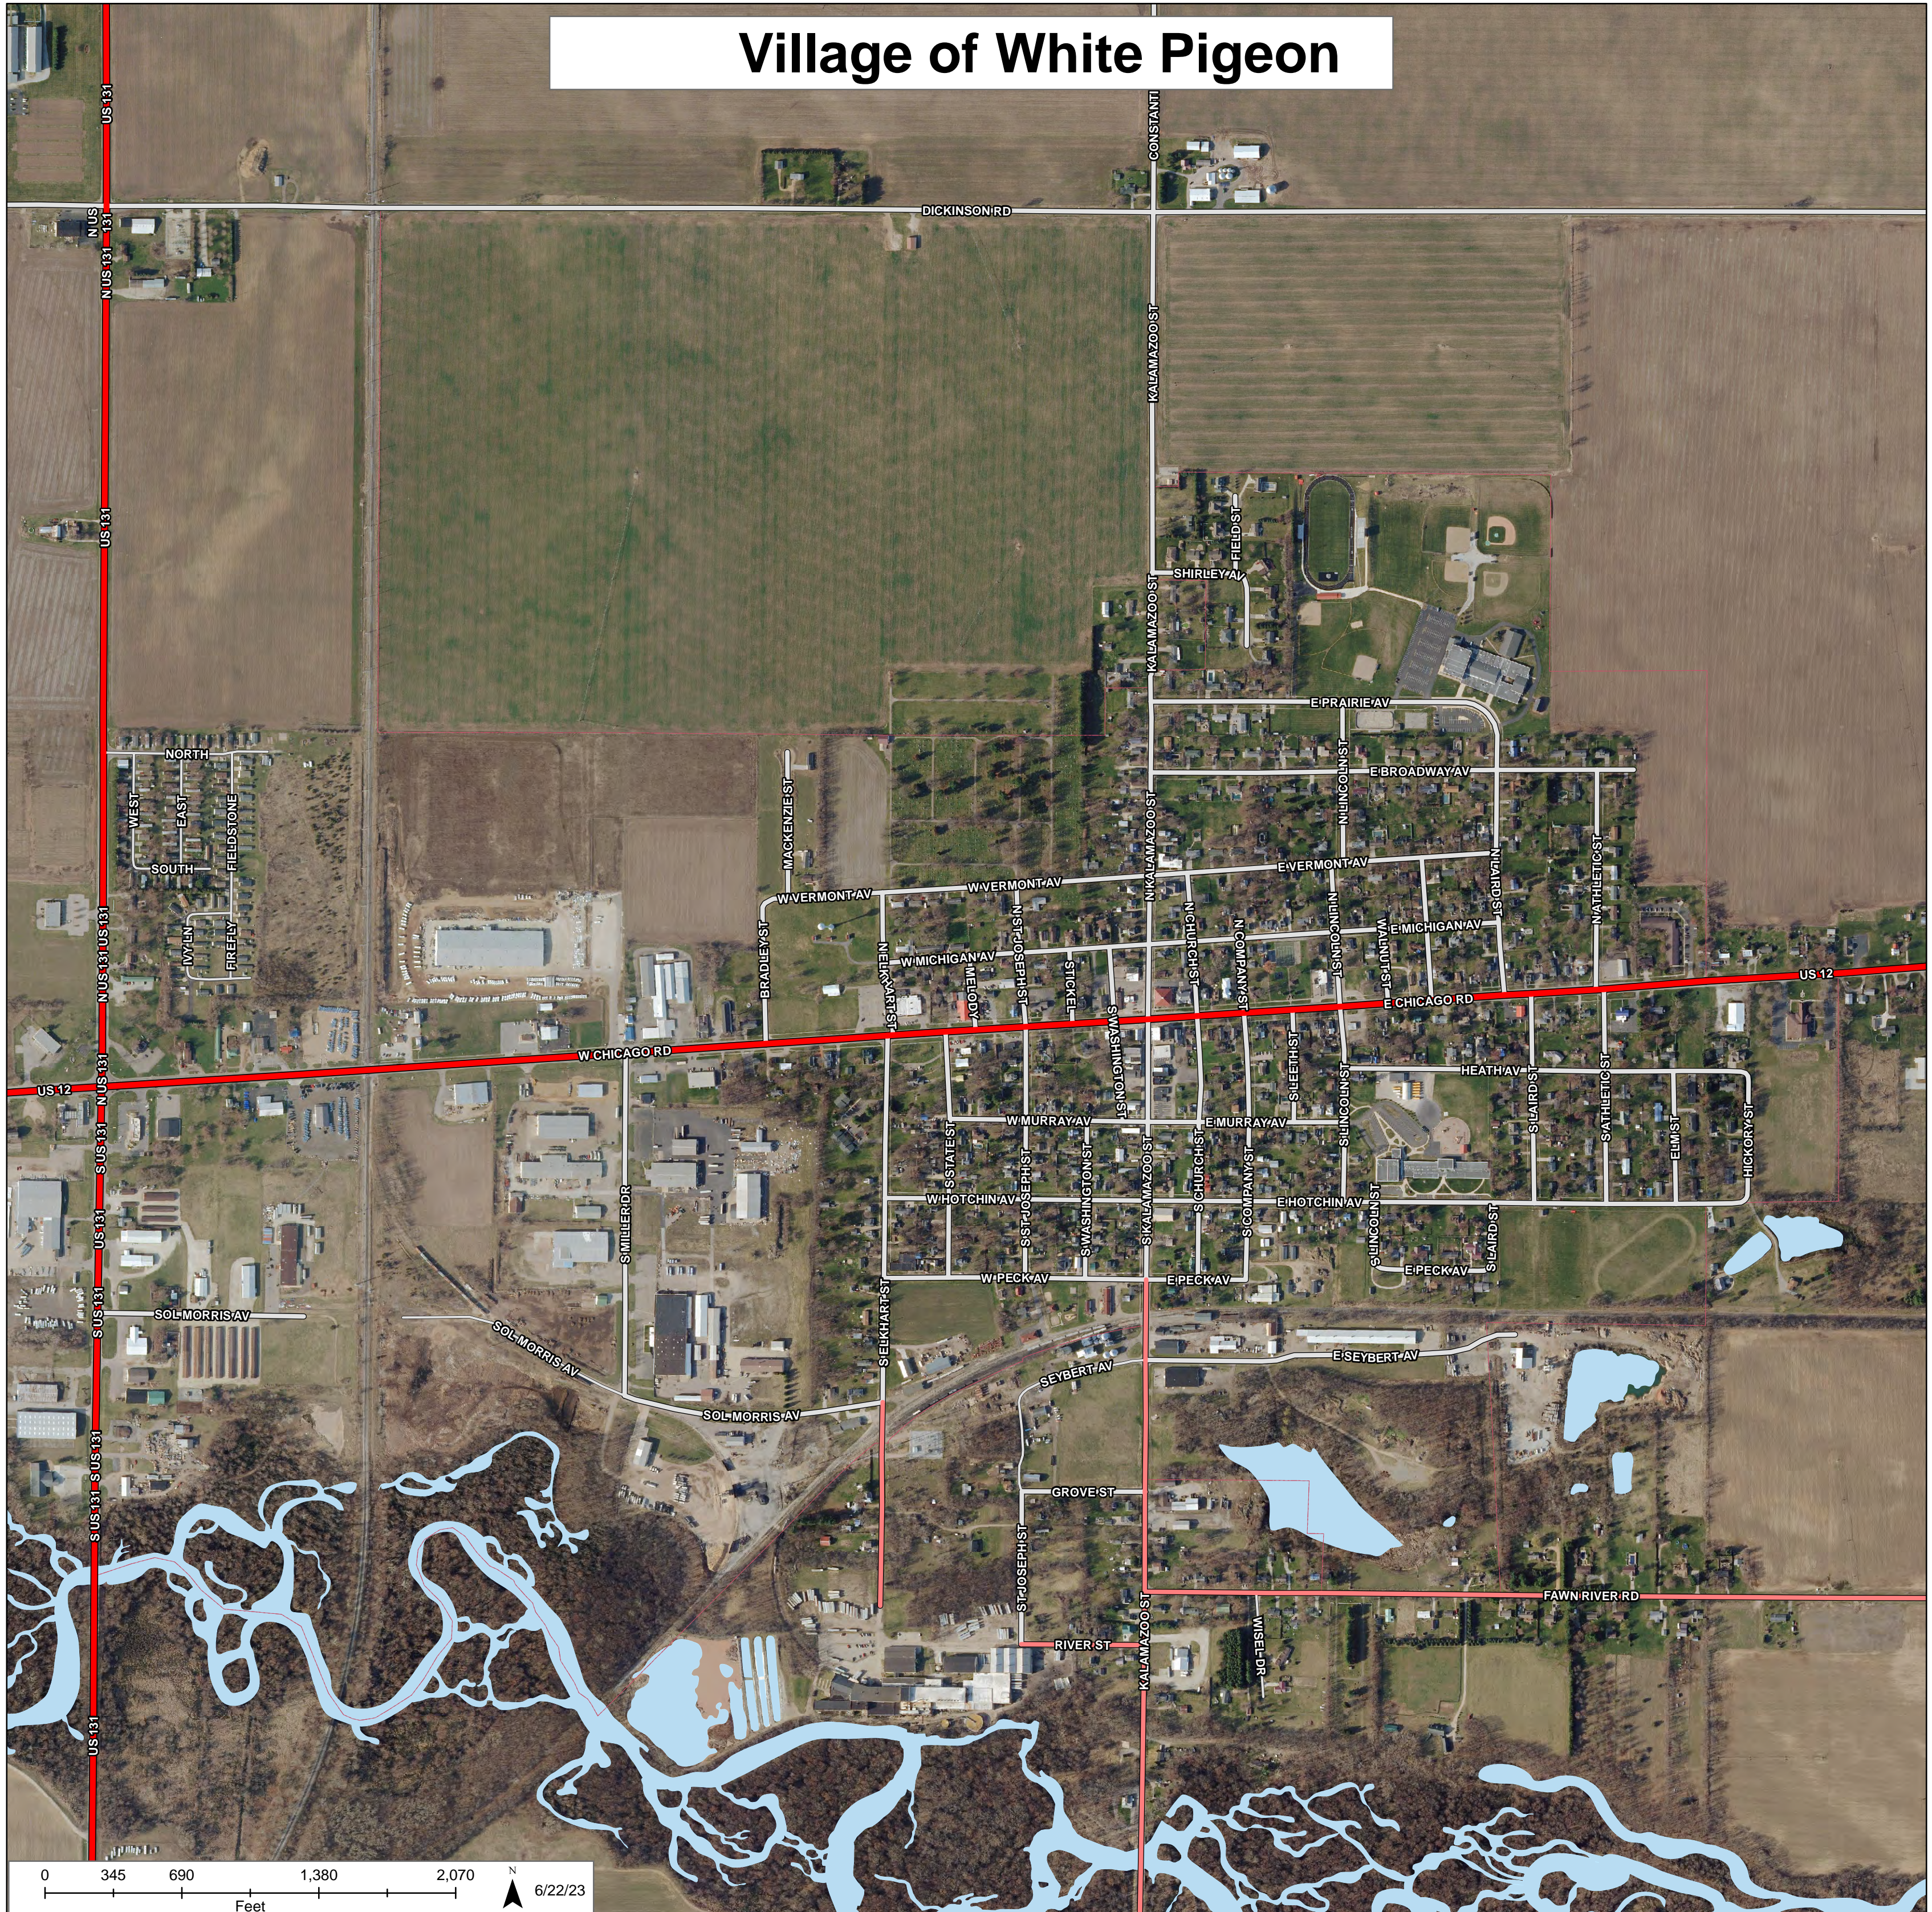

E MAIN ST
BURR OAK RD
E CLINTON ST

DWIGHT RD
DEER PARK RD
ACKEY RD

Village of Centreville

Village of Centreville

Village of Colon

Village of Constantine

Village of White Pigeon

White Pigeon Township