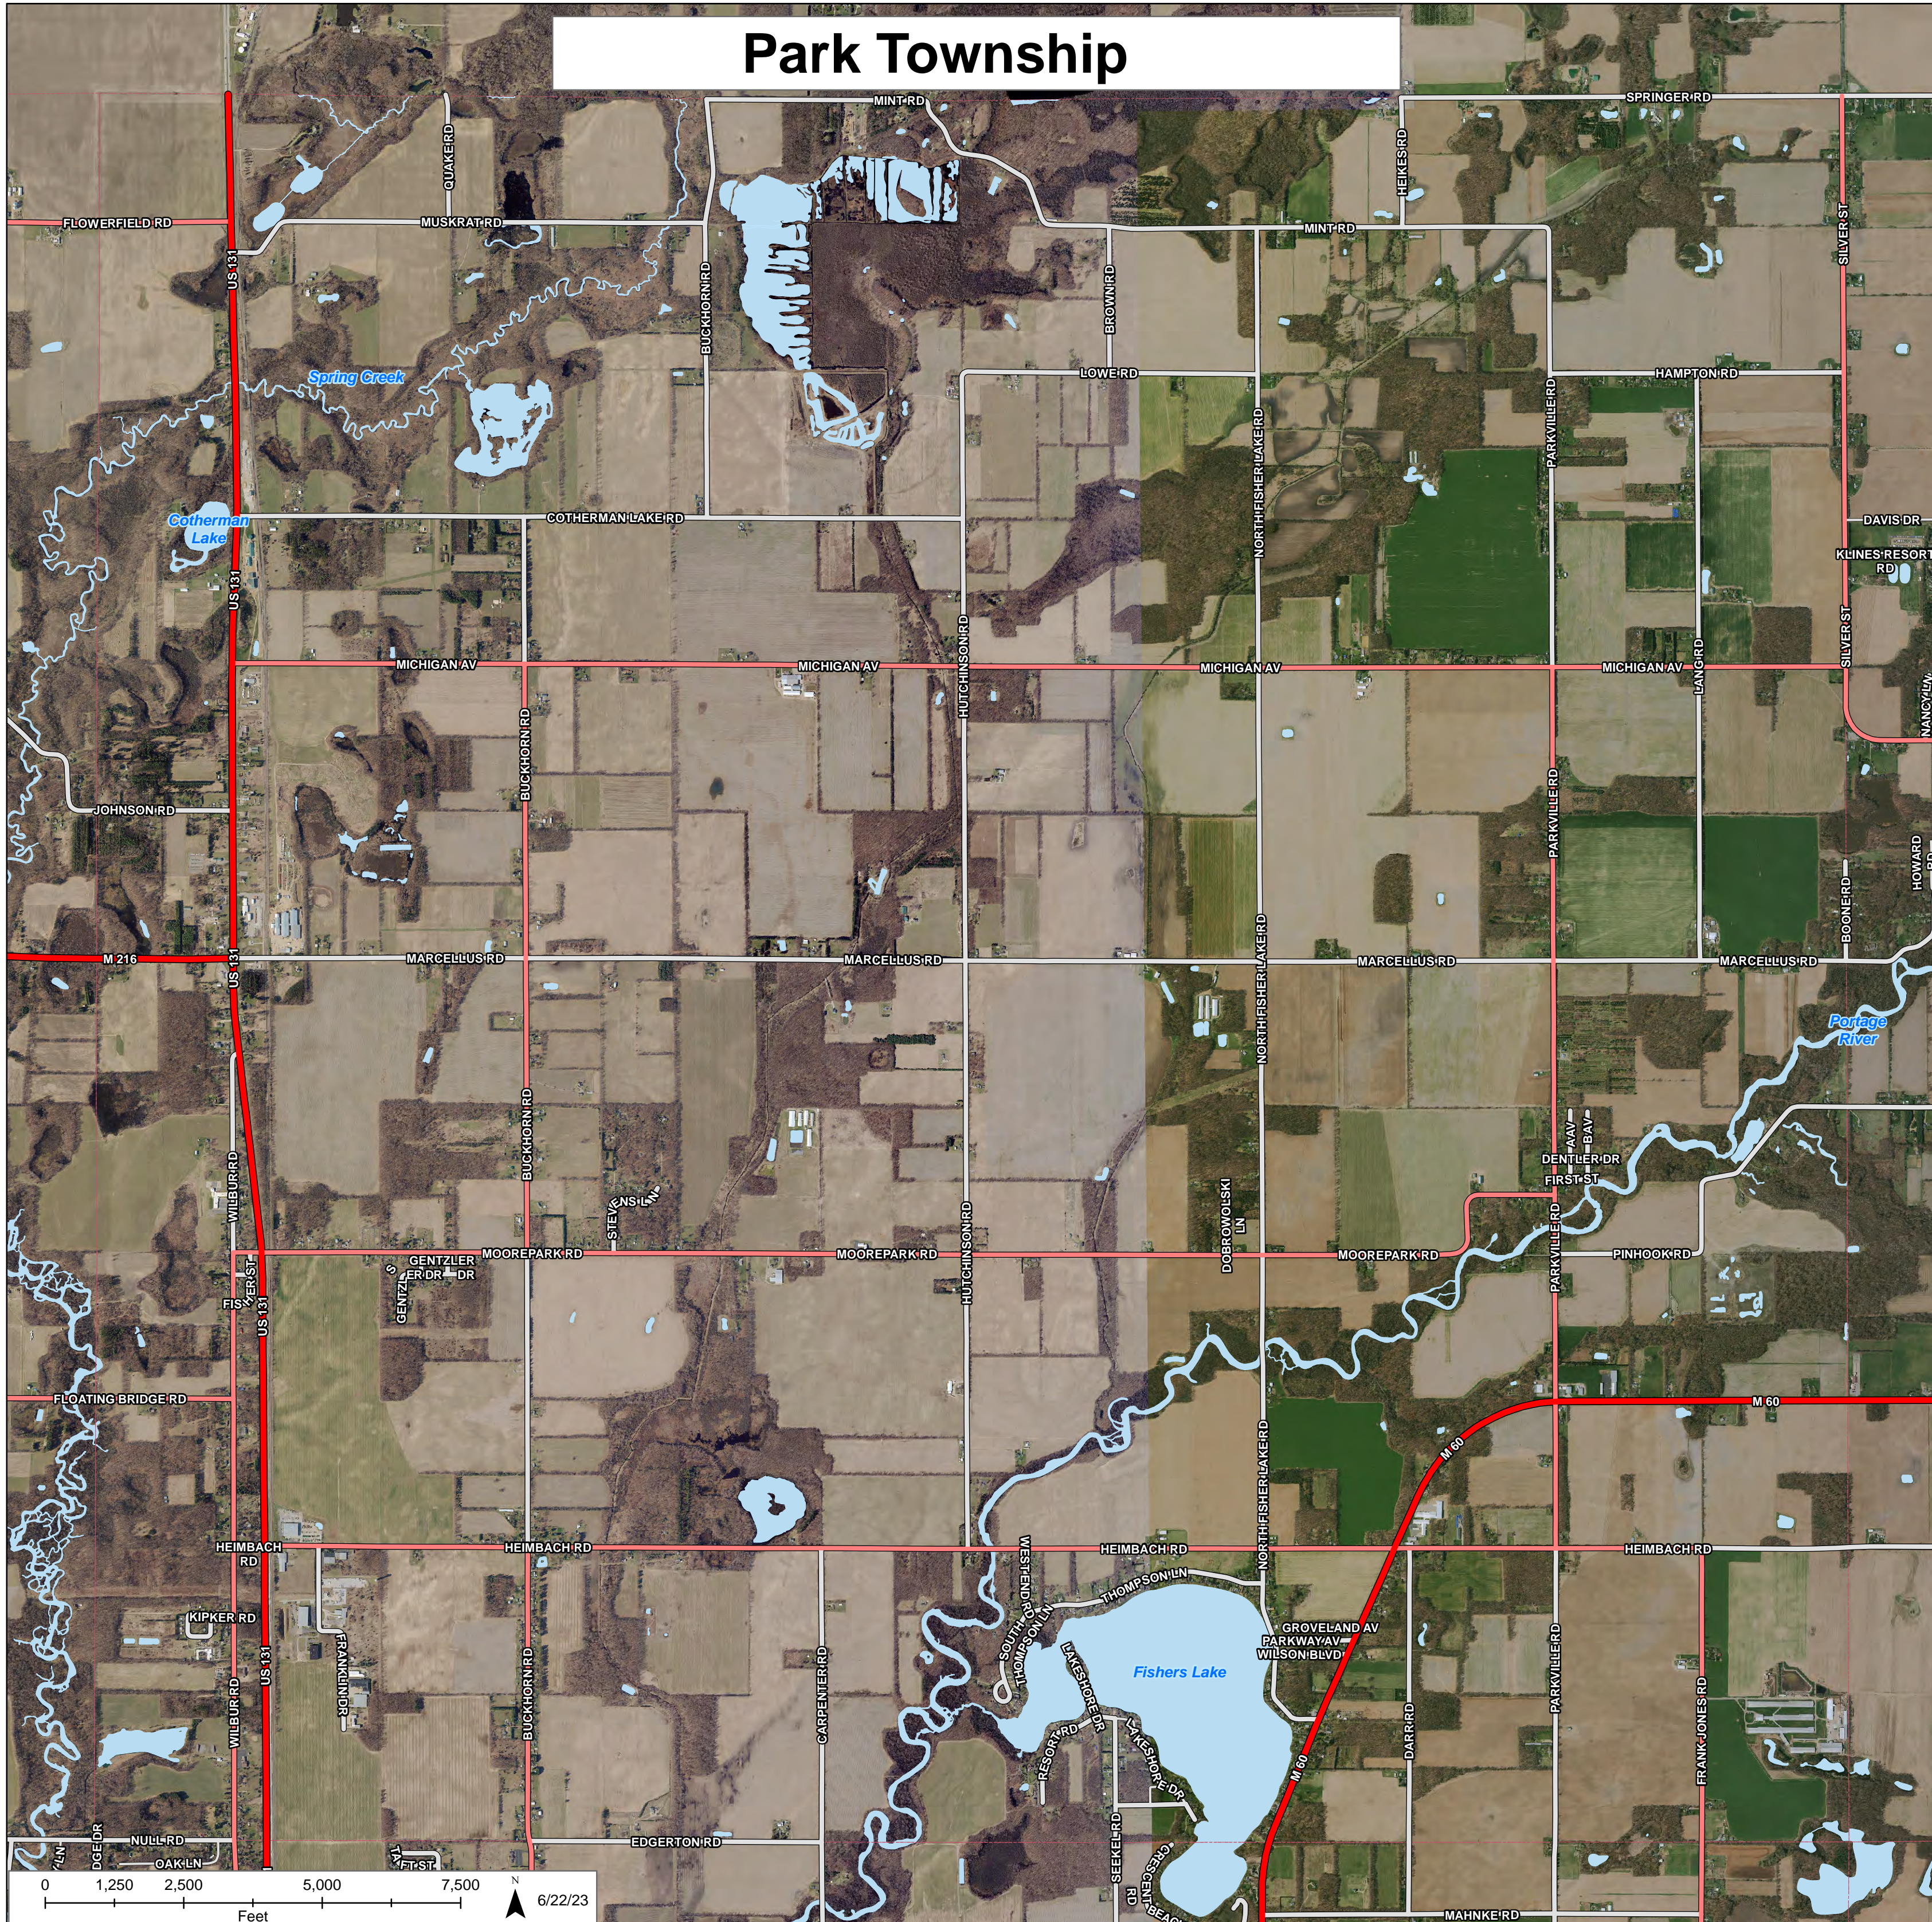

City of Sturgis

6/22/23

City of Three Rivers

Colon Township

Constantine Township

Fabius Township

Fawn River Township

Florence Township

Flowerfield Township

Leonidas Township

Lockport Township

Mendon Township

Mottville Township

Nottawa Township

Park Township

Sherman Township

N FIFTH ST
N FOURTH ST
N THIRD ST
N SECOND ST
W CLINTON ST
HALFWAY RD

WEAVER ST
ALLEY
E HENRY ST
ALLEY
W MAIN ST
ALLEY
S FIFTH ST
S FOURTH ST
S THIRD ST
S SECOND ST
S FIRST ST
W EAGLE ST

RIVERSIDE DR
HACKETT DR
FIRST ST
EAGLE ST
E S SECOND ST
INDUSTRIAL LN
E FRONT ST
W CLINTON ST

E MAIN ST
BURR OAK RD
E CLINTON ST

DWIGHT RD
DEER PARK RD
ACKEY RD

Village of Centreville

Village of Centreville

Village of Colon

Village of Constantine

Village of White Pigeon

White Pigeon Township