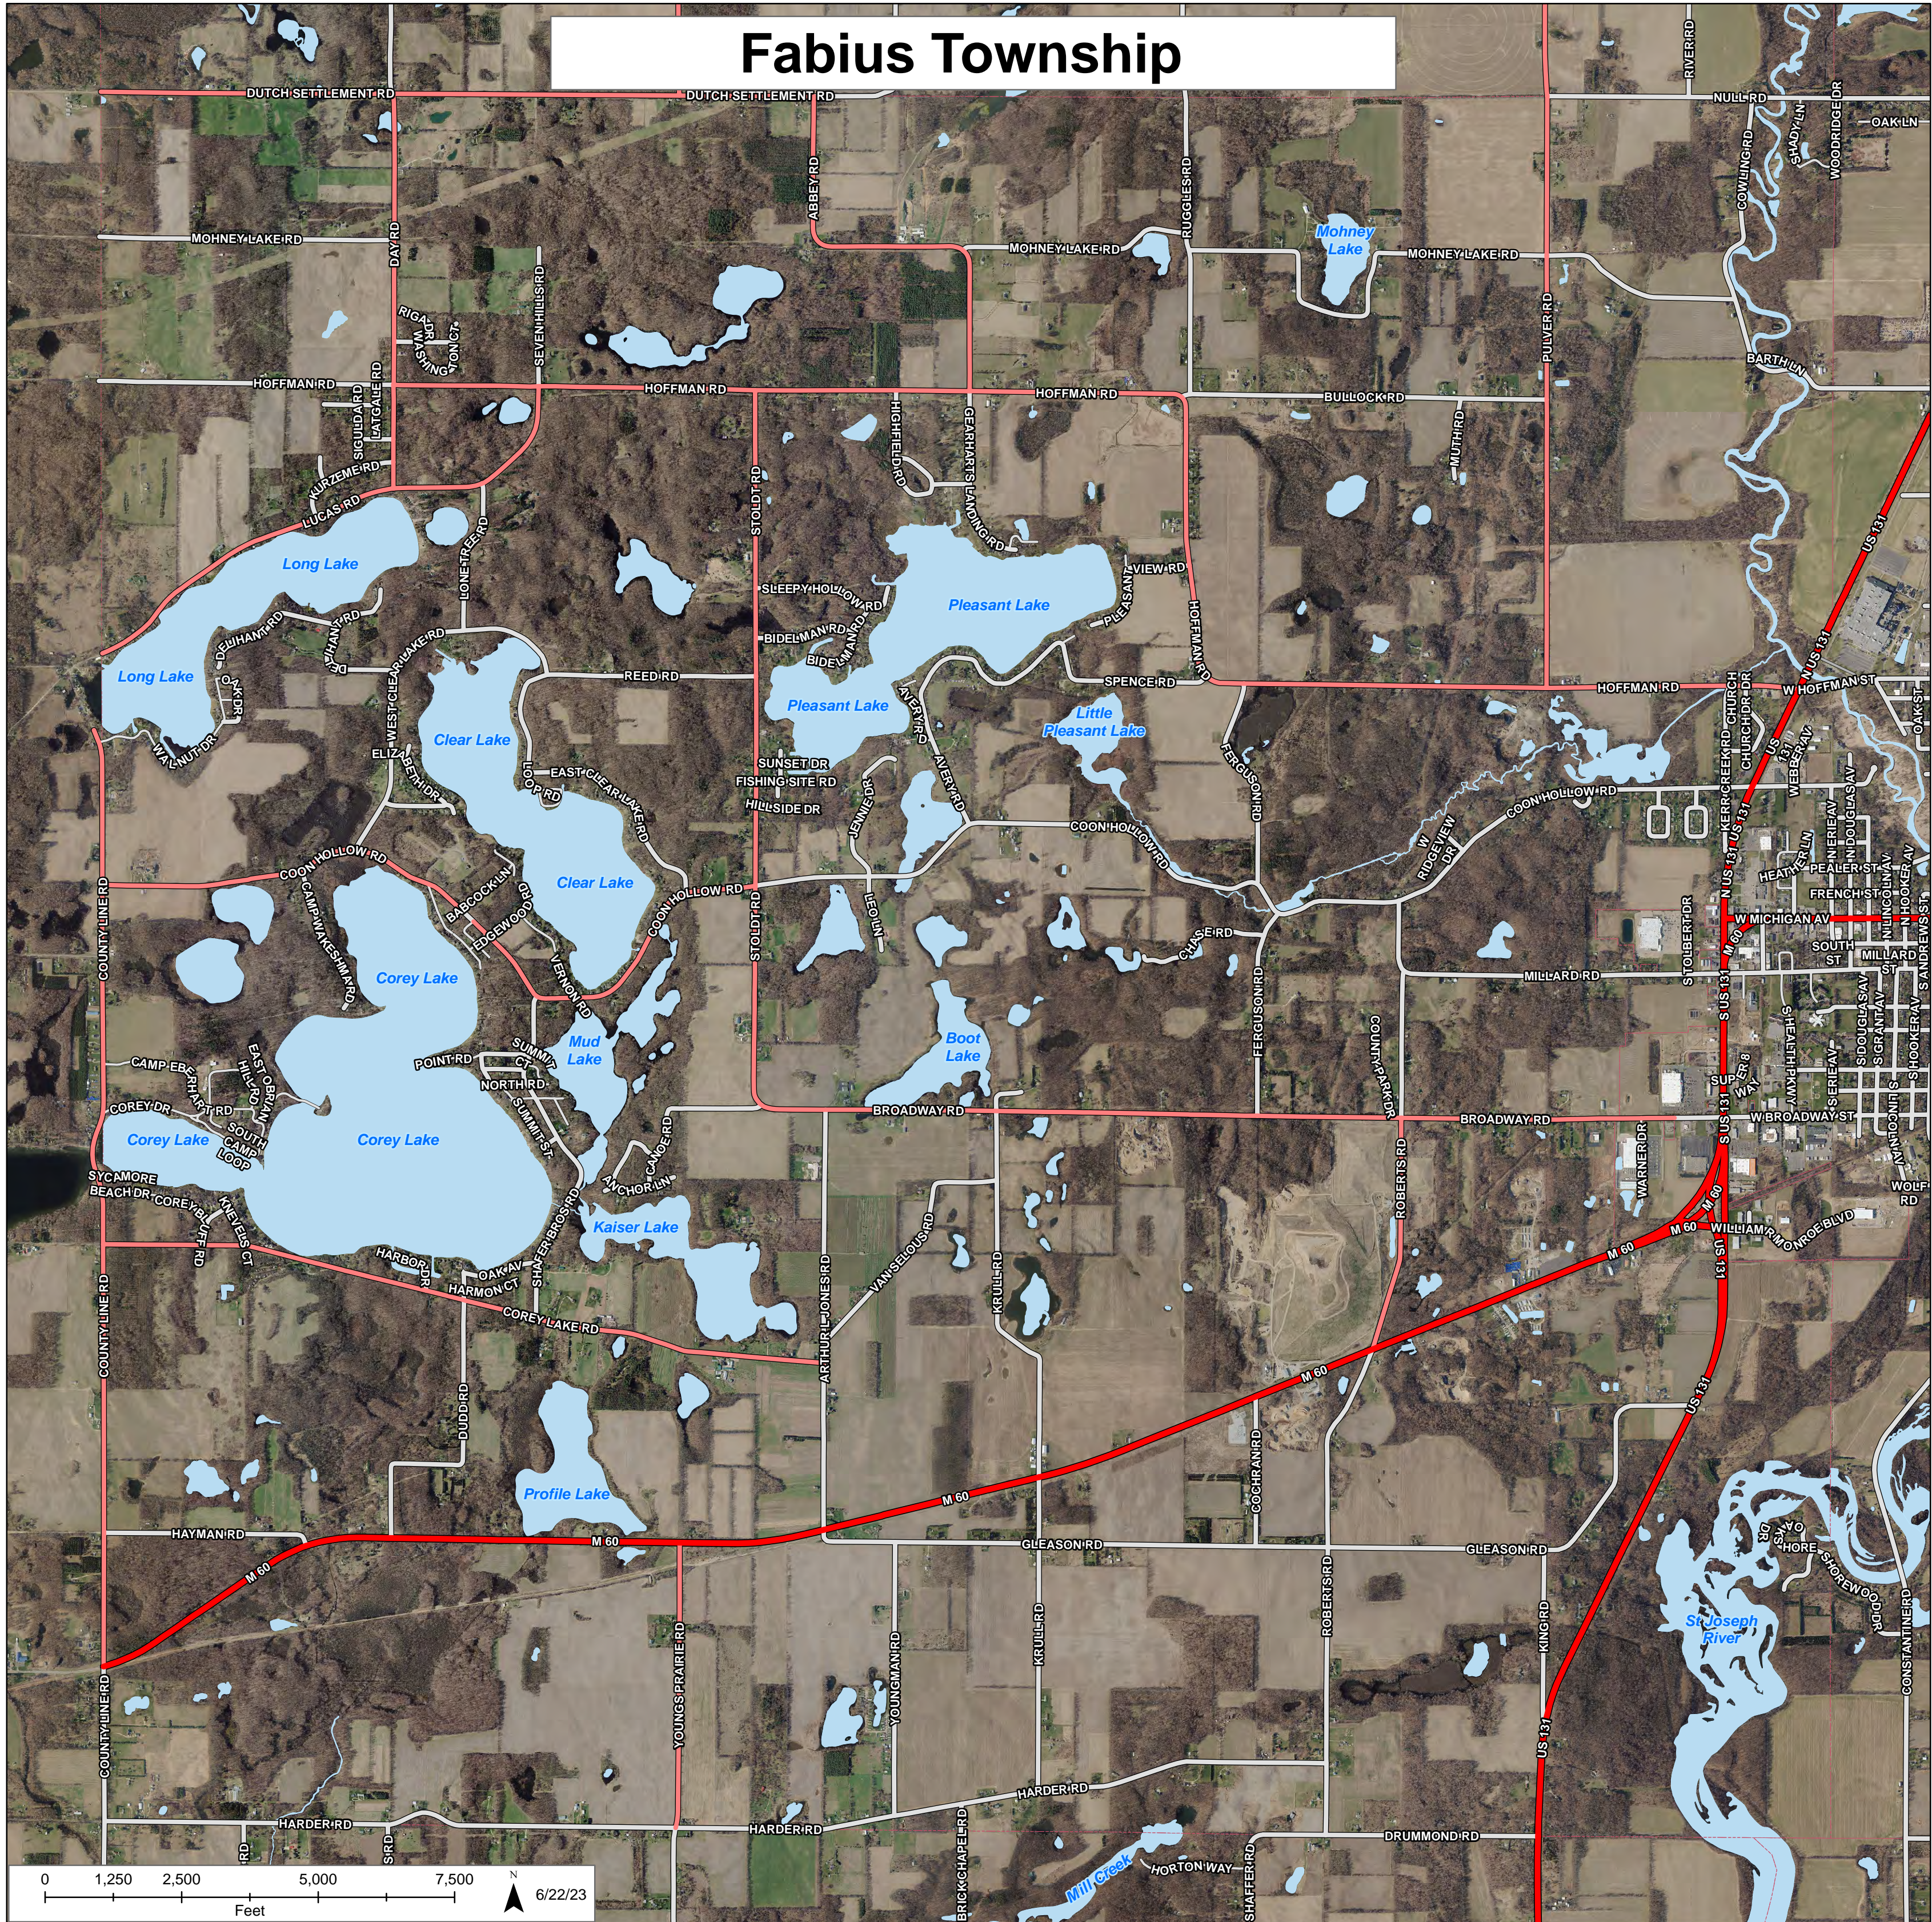

City of Sturgis

6/22/23

City of Three Rivers

Colon Township

Constantine Township

Fabius Township

Fawn River Township

Florence Township

Flowerfield Township

Leonidas Township

Lockport Township

Mendon Township

Mottville Township

Nottawa Township

Park Township

Sherman Township

N FIFTH ST
N FOURTH ST
N THIRD ST
N SECOND ST
W CLINTON ST
HALFWAY RD

WEAVER ST
ALLEY
E HENRY ST
ALLEY
W MAIN ST
ALLEY
S FIFTH ST
S FOURTH ST
S THIRD ST
S SECOND ST
S FIRST ST
W EAGLE ST

RIVERSIDE DR
HACKETT DR
FIRST ST
EAGLE ST
E S SECOND ST
INDUSTRIAL LN
E FRONT ST
W CLINTON ST

E MAIN ST
BURR OAK RD
E CLINTON ST

DWIGHT RD
DEER PARK RD
ACKEY RD

Village of Centreville

Village of Centreville

Village of Colon

Village of Constantine

Village of White Pigeon

White Pigeon Township