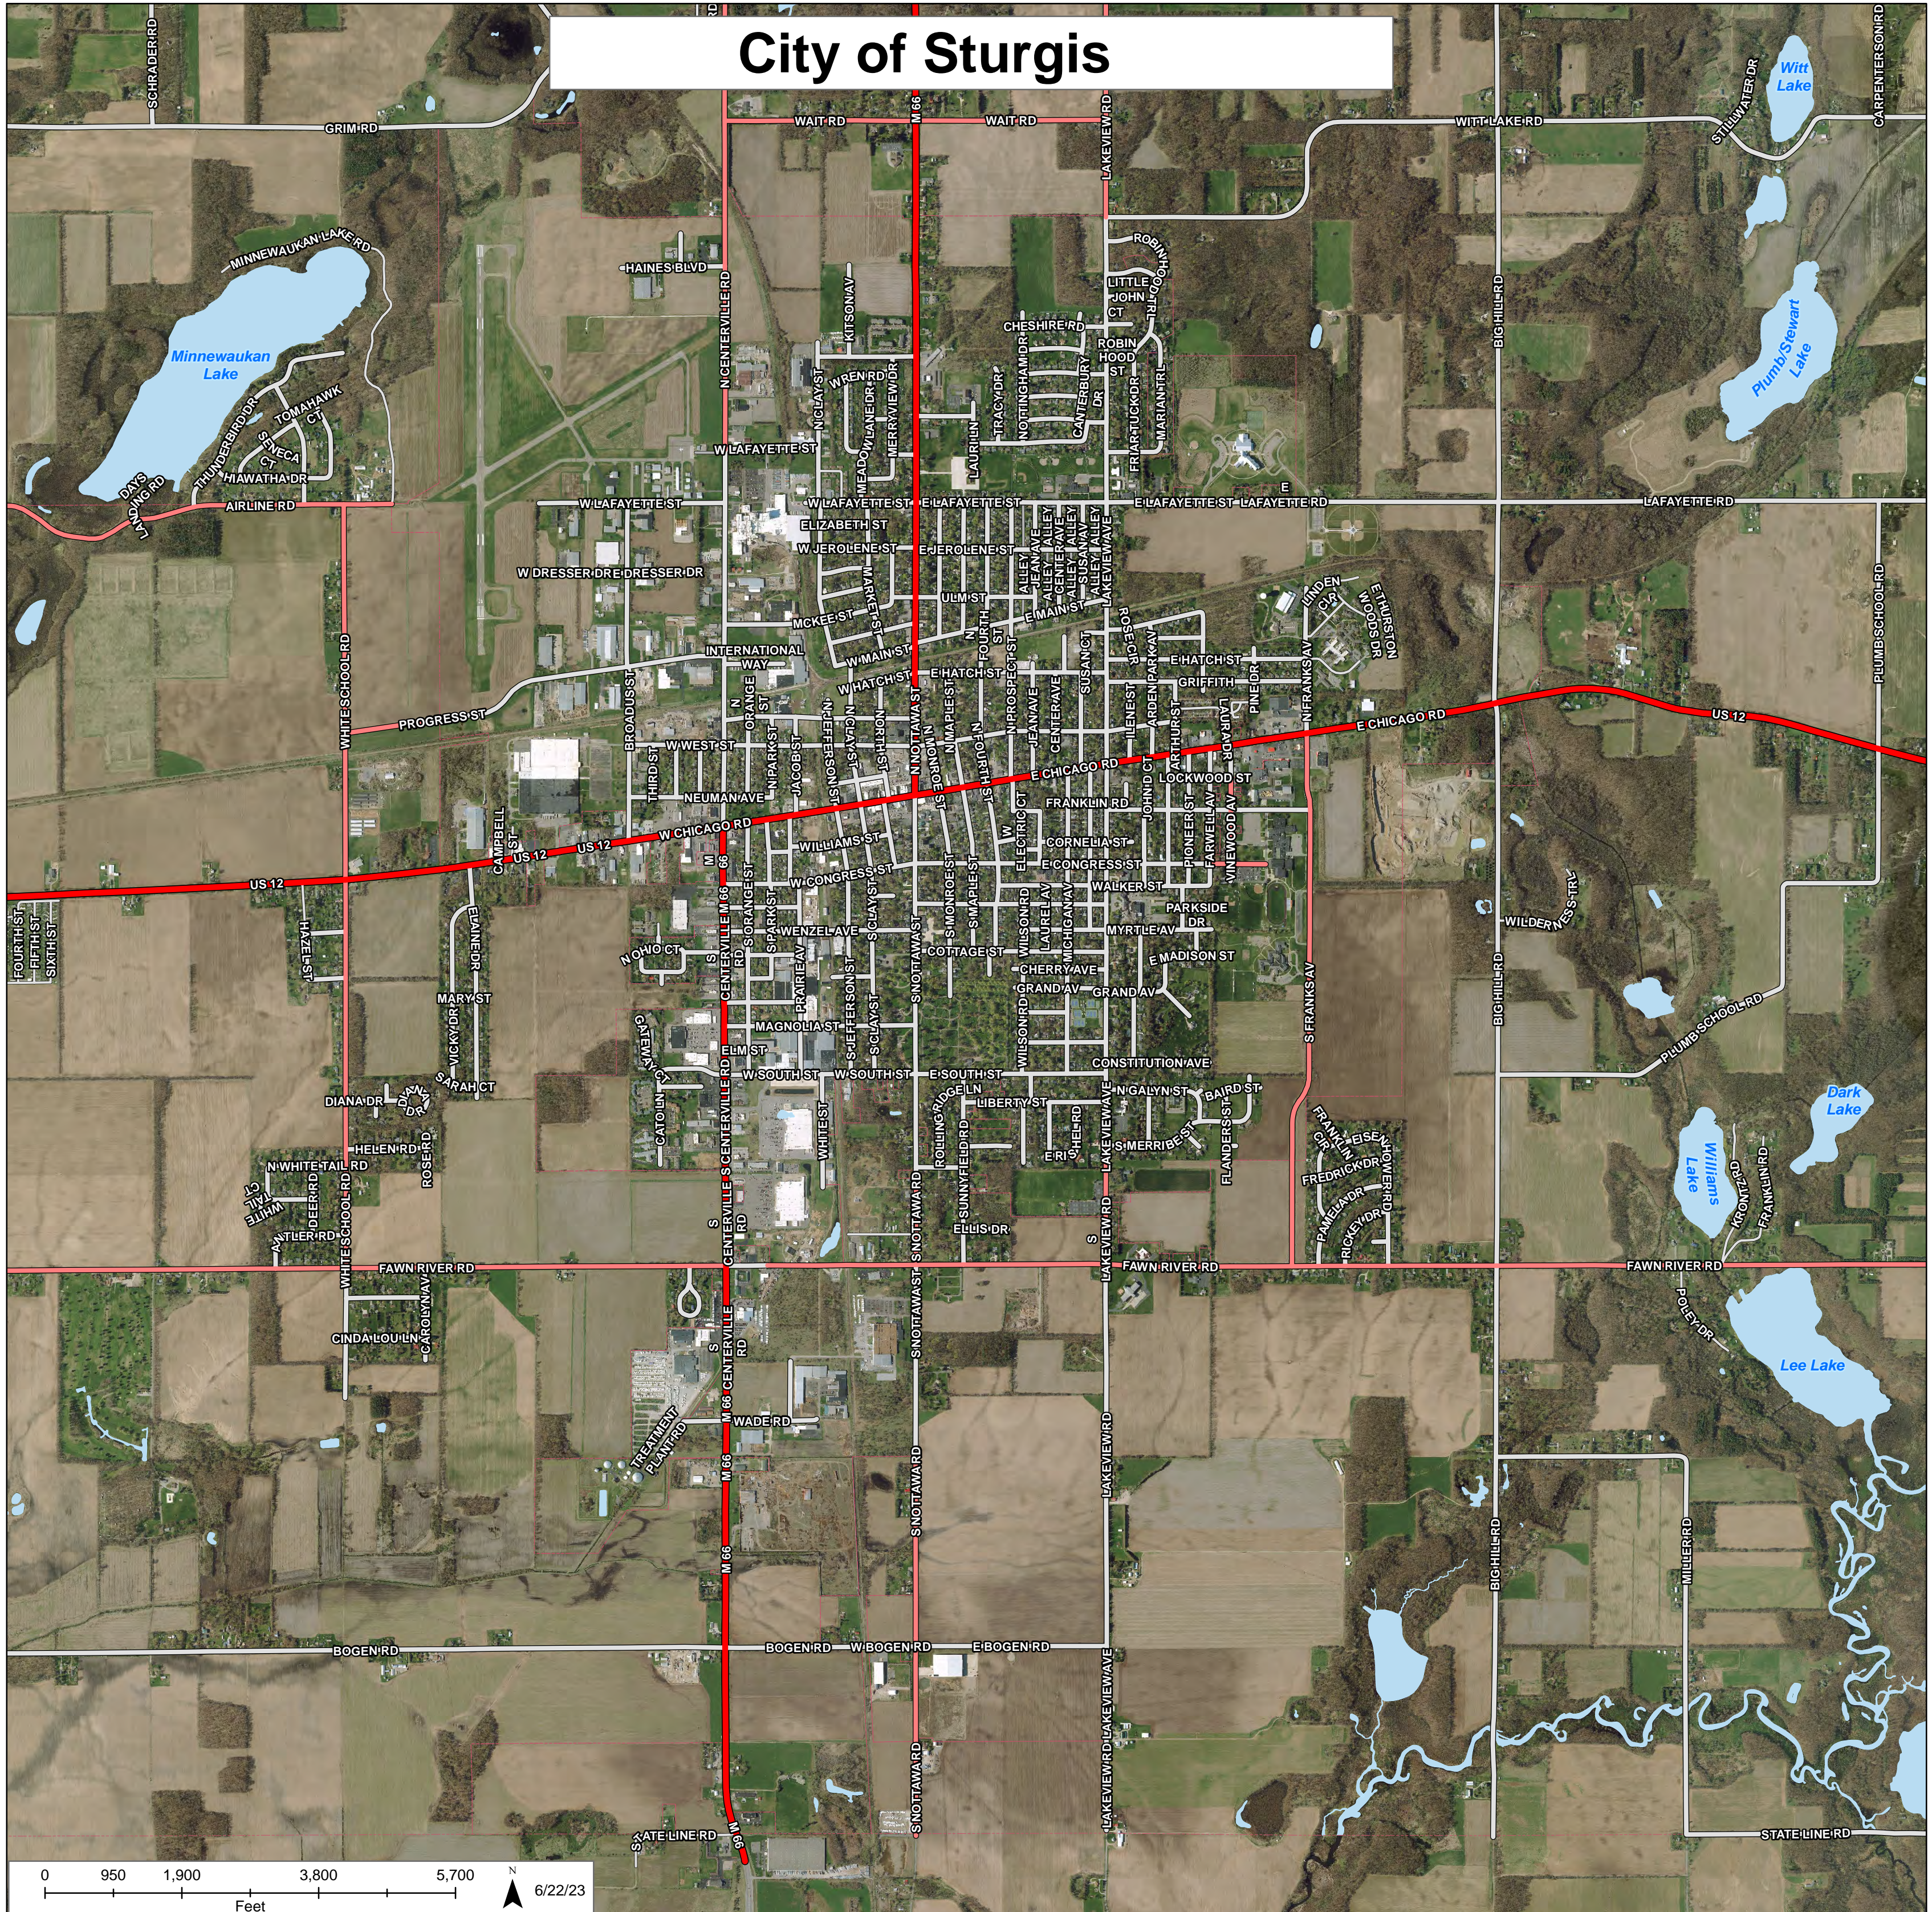

City of Sturgis

6/22/23

City of Three Rivers

Colon Township

Constantine Township

Fabius Township

Fawn River Township

Florence Township

Flowerfield Township

Leonidas Township

Lockport Township

Mendon Township

Mottville Township

Nottawa Township

Park Township

Sherman Township

N FIFTH ST
N FOURTH ST
N THIRD ST
N SECOND ST
W CLINTON ST
HALFWAY RD

WEAVER ST
ALLEY
E HENRY ST
ALLEY
W MAIN ST
ALLEY
S FIFTH ST
S FOURTH ST
S THIRD ST
S SECOND ST
S FIRST ST
W EAGLE ST

RIVERSIDE DR
HACKETT DR
FIRST ST
EAGLE ST
E S SECOND ST
INDUSTRIAL LN
E FRONT ST
W CLINTON ST

E MAIN ST
BURR OAK RD
E CLINTON ST

DWIGHT RD
DEER PARK RD
ACKEY RD

Village of Centreville

Village of Centreville

Village of Colon

Village of Constantine

Village of White Pigeon

White Pigeon Township