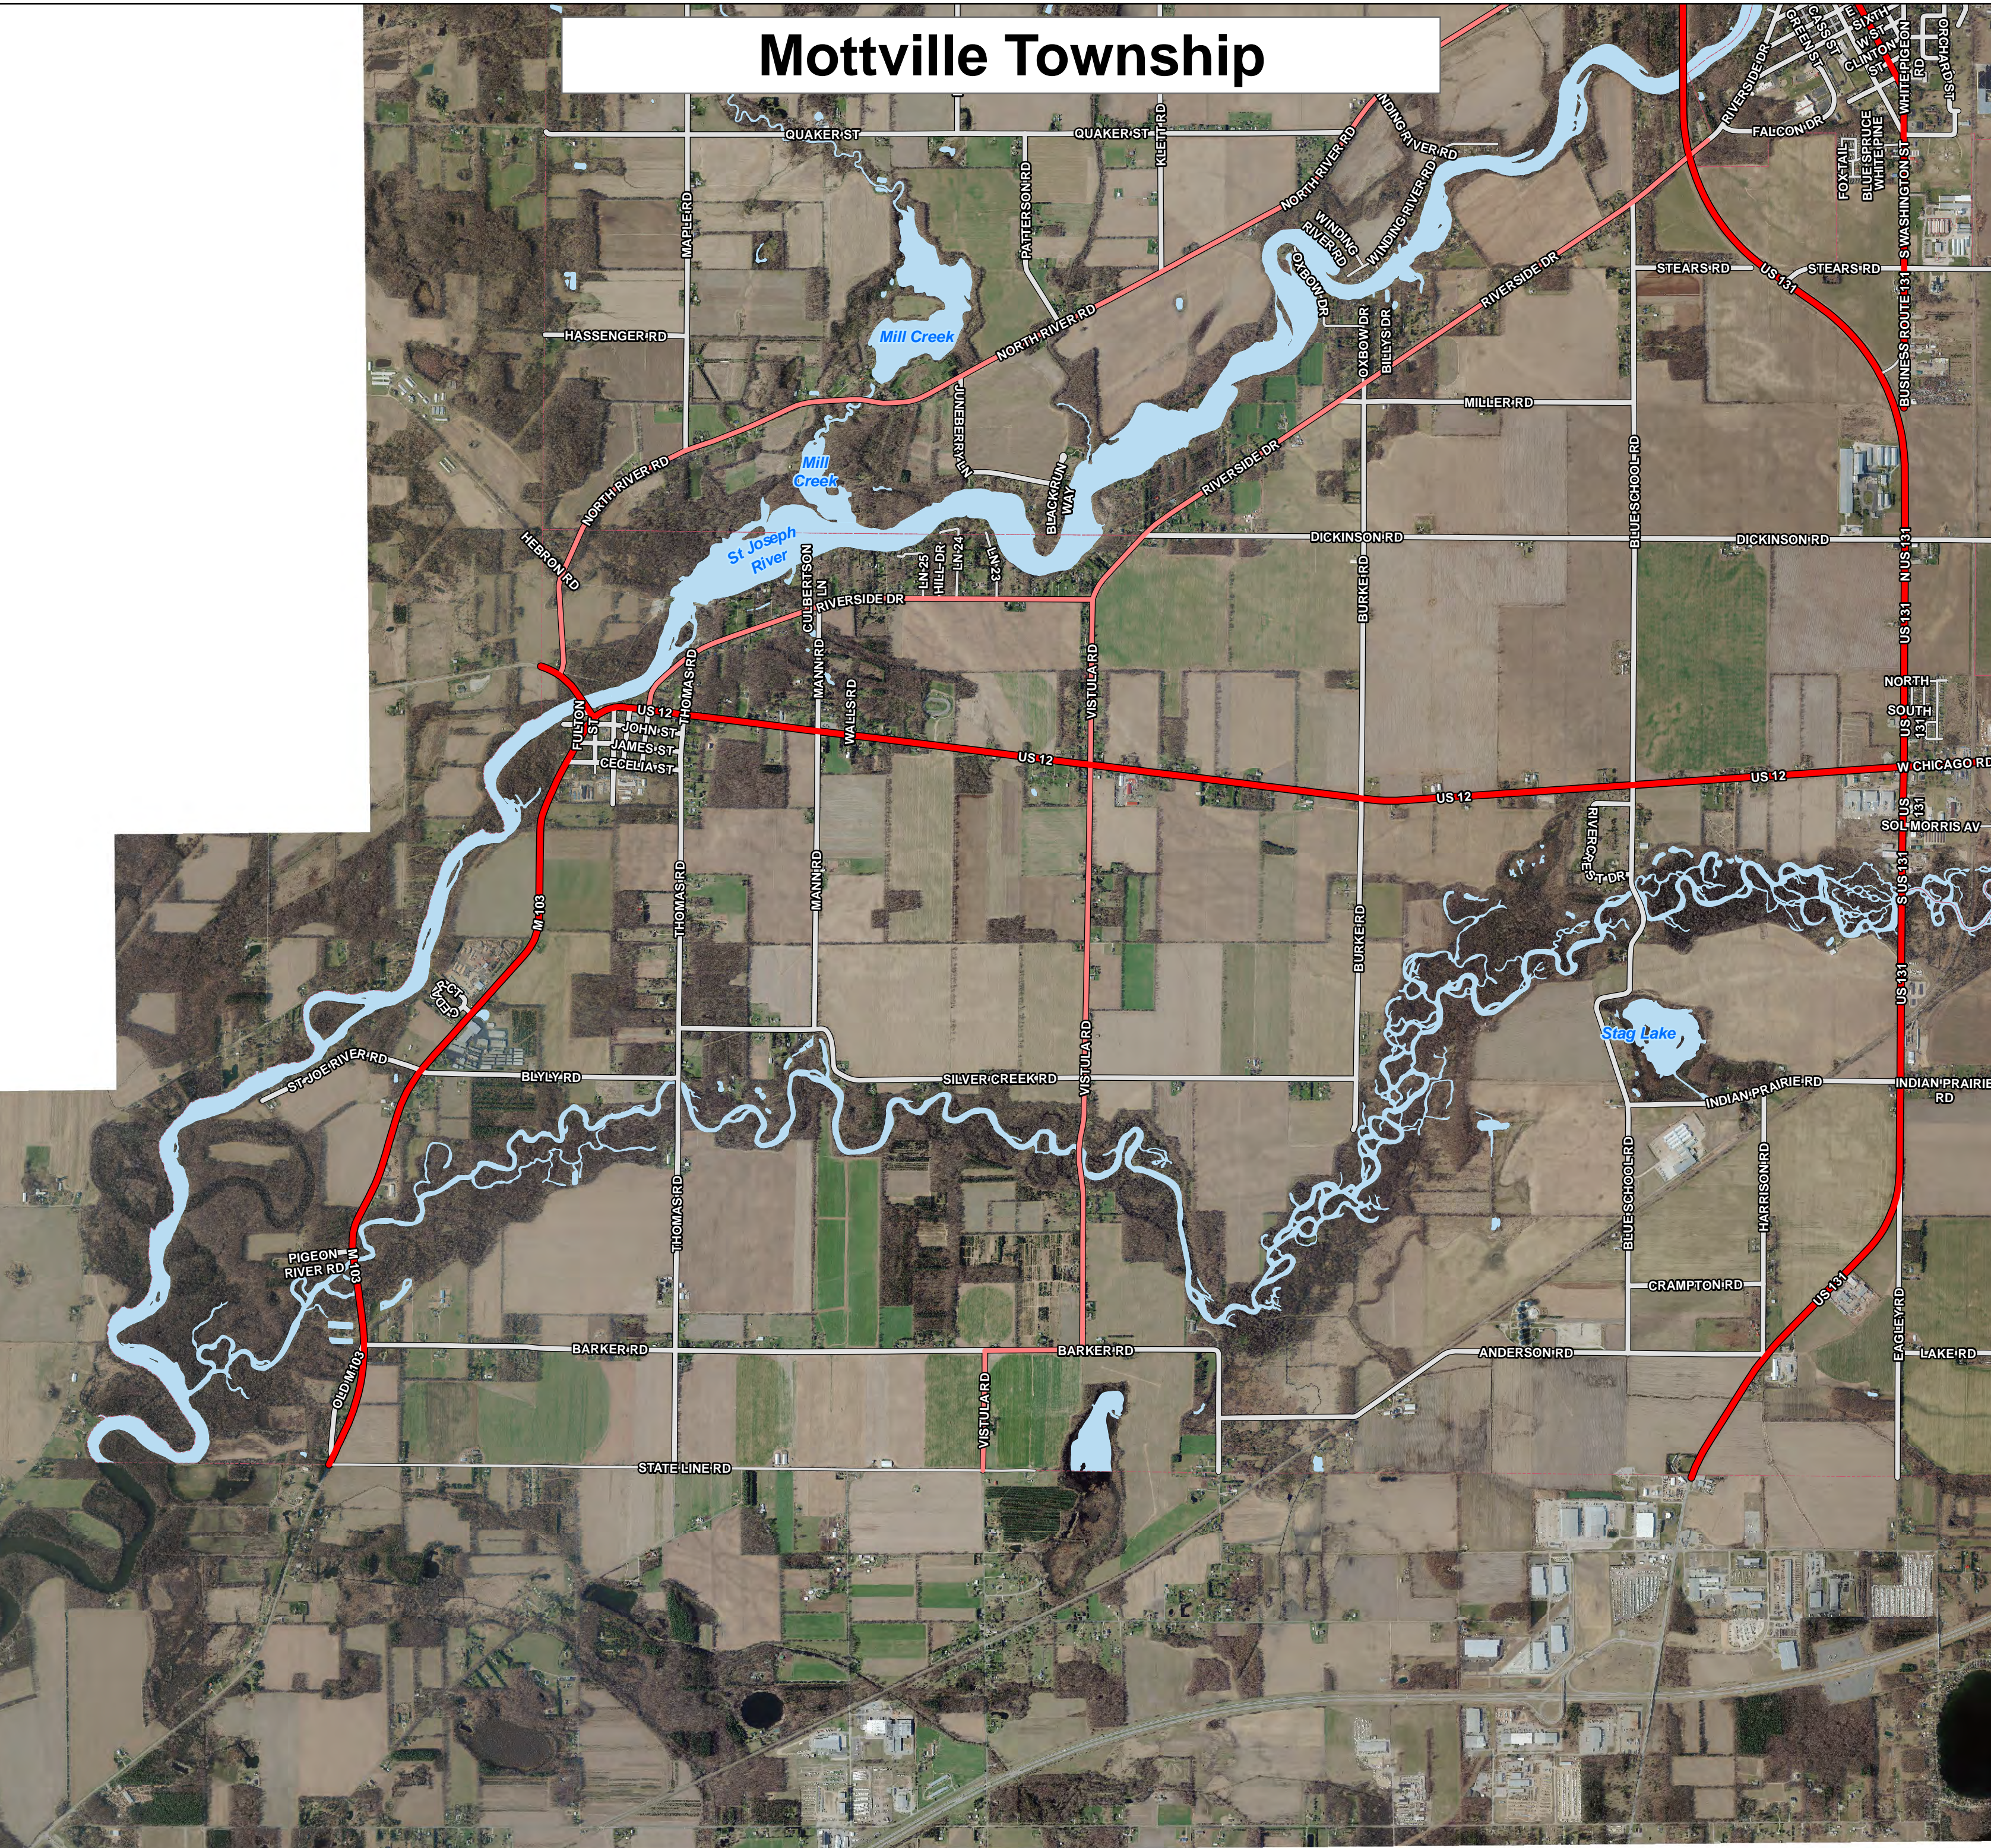

City of Sturgis

6/22/23

City of Three Rivers

Colon Township

Constantine Township

Fabius Township

Fawn River Township

Florence Township

Flowerfield Township

Leonidas Township

Lockport Township

Mendon Township

Mottville Township

Nottawa Township

Park Township

Sherman Township

N FIFTH ST
N FOURTH ST
N THIRD ST
N SECOND ST
W CLINTON ST
HALFWAY RD

WEAVER ST
ALLEY
E HENRY ST
ALLEY
W MAIN ST
ALLEY
S FIFTH ST
S FOURTH ST
S THIRD ST
S SECOND ST
S FIRST ST
W EAGLE ST

RIVERSIDE DR
HACKETT DR
FIRST ST
EAGLE ST
E S SECOND ST
INDUSTRIAL LN
E FRONT ST
W CLINTON ST

E MAIN ST
BURR OAK RD
E CLINTON ST

DWIGHT RD
DEER PARK RD
ACKEY RD

Village of Centreville

Village of Centreville

Village of Colon

Village of Constantine

Village of White Pigeon

White Pigeon Township