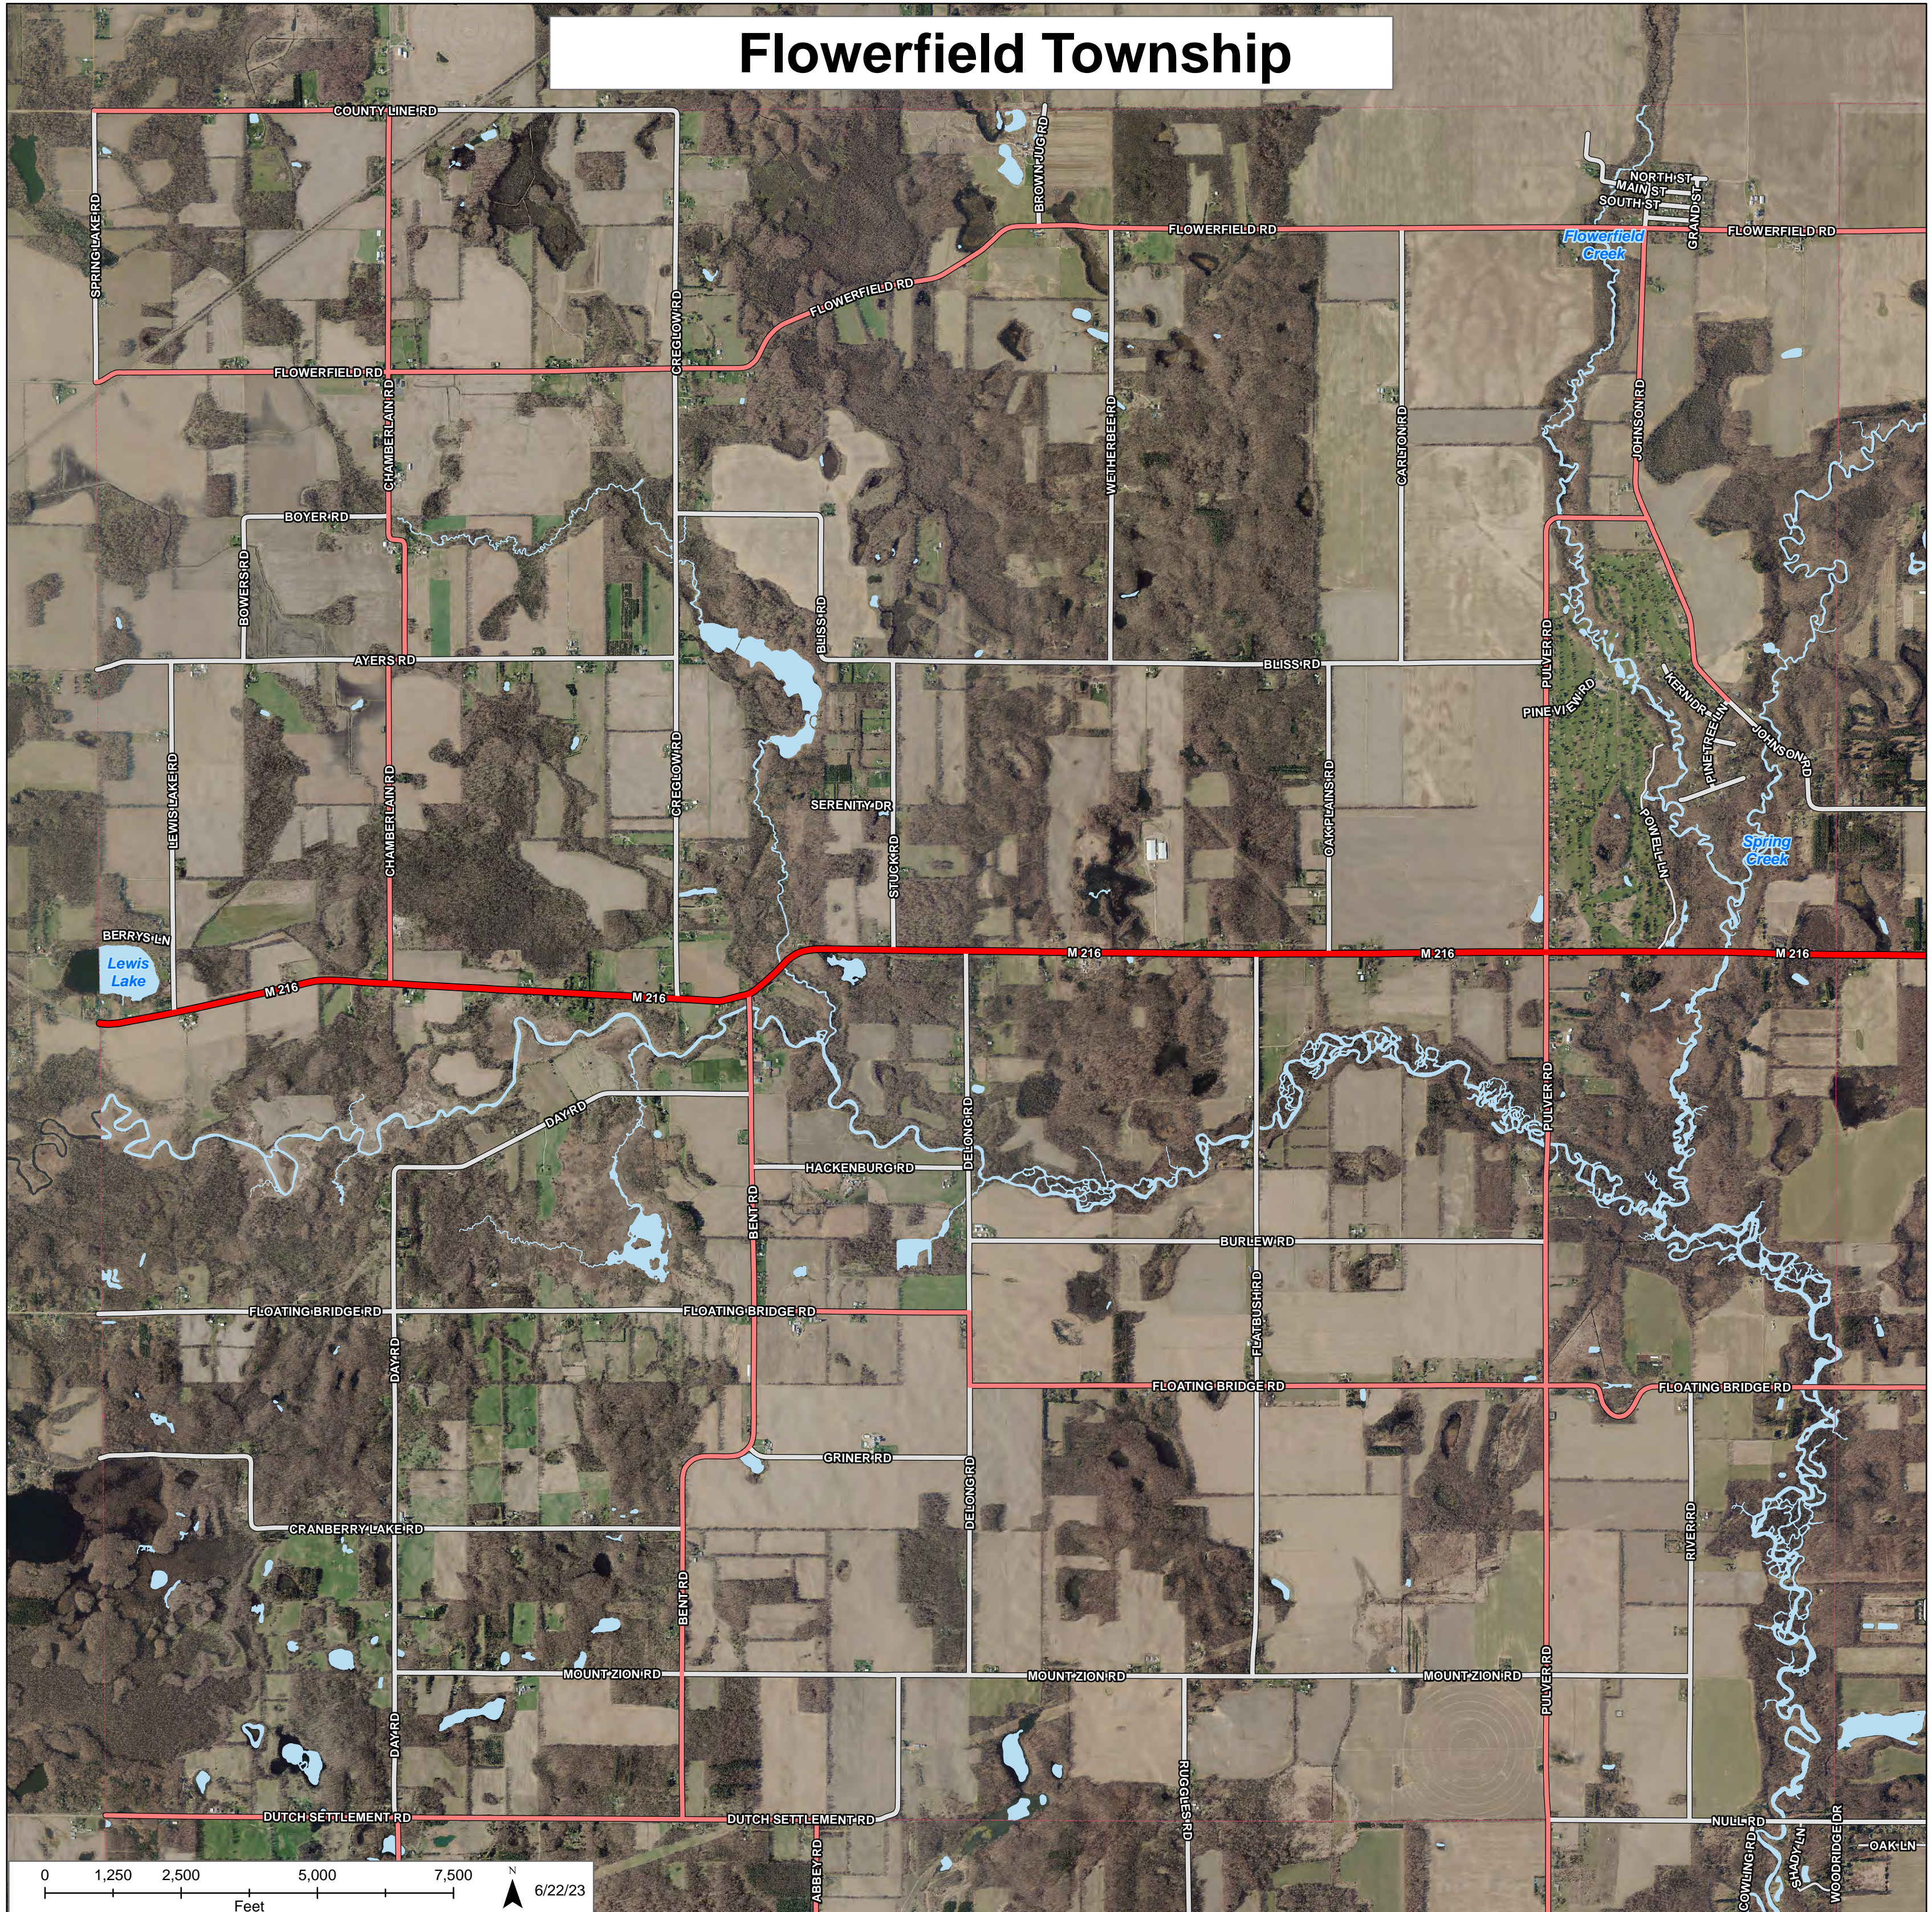

City of Sturgis

6/22/23

City of Three Rivers

Colon Township

Constantine Township

Fabius Township

Fawn River Township

Florence Township

Flowerfield Township

Leonidas Township

Lockport Township

Mendon Township

Mottville Township

Nottawa Township

Park Township

Sherman Township

Sturgis Township

Village of Burr Oak

MAYSTEAD RD
KELLY RD

AHLGRIM ST
PAUL ST

SUMMIT CT
BURRWOOD DR
MEADOW LN

N THIRD ST
REED ST
ST JOSEPH RD

PARK ST
HENRY ST

CENTER ST
VAIL ST
MILL ST
W FRONT ST

E MAIN ST
BURR OAK RD
E CLINTON ST

DWIGHT RD
DEER PARK RD
ACKEY RD

Village of Centreville

Village of Centreville

Village of Colon

Village of Constantine

Village of White Pigeon

White Pigeon Township