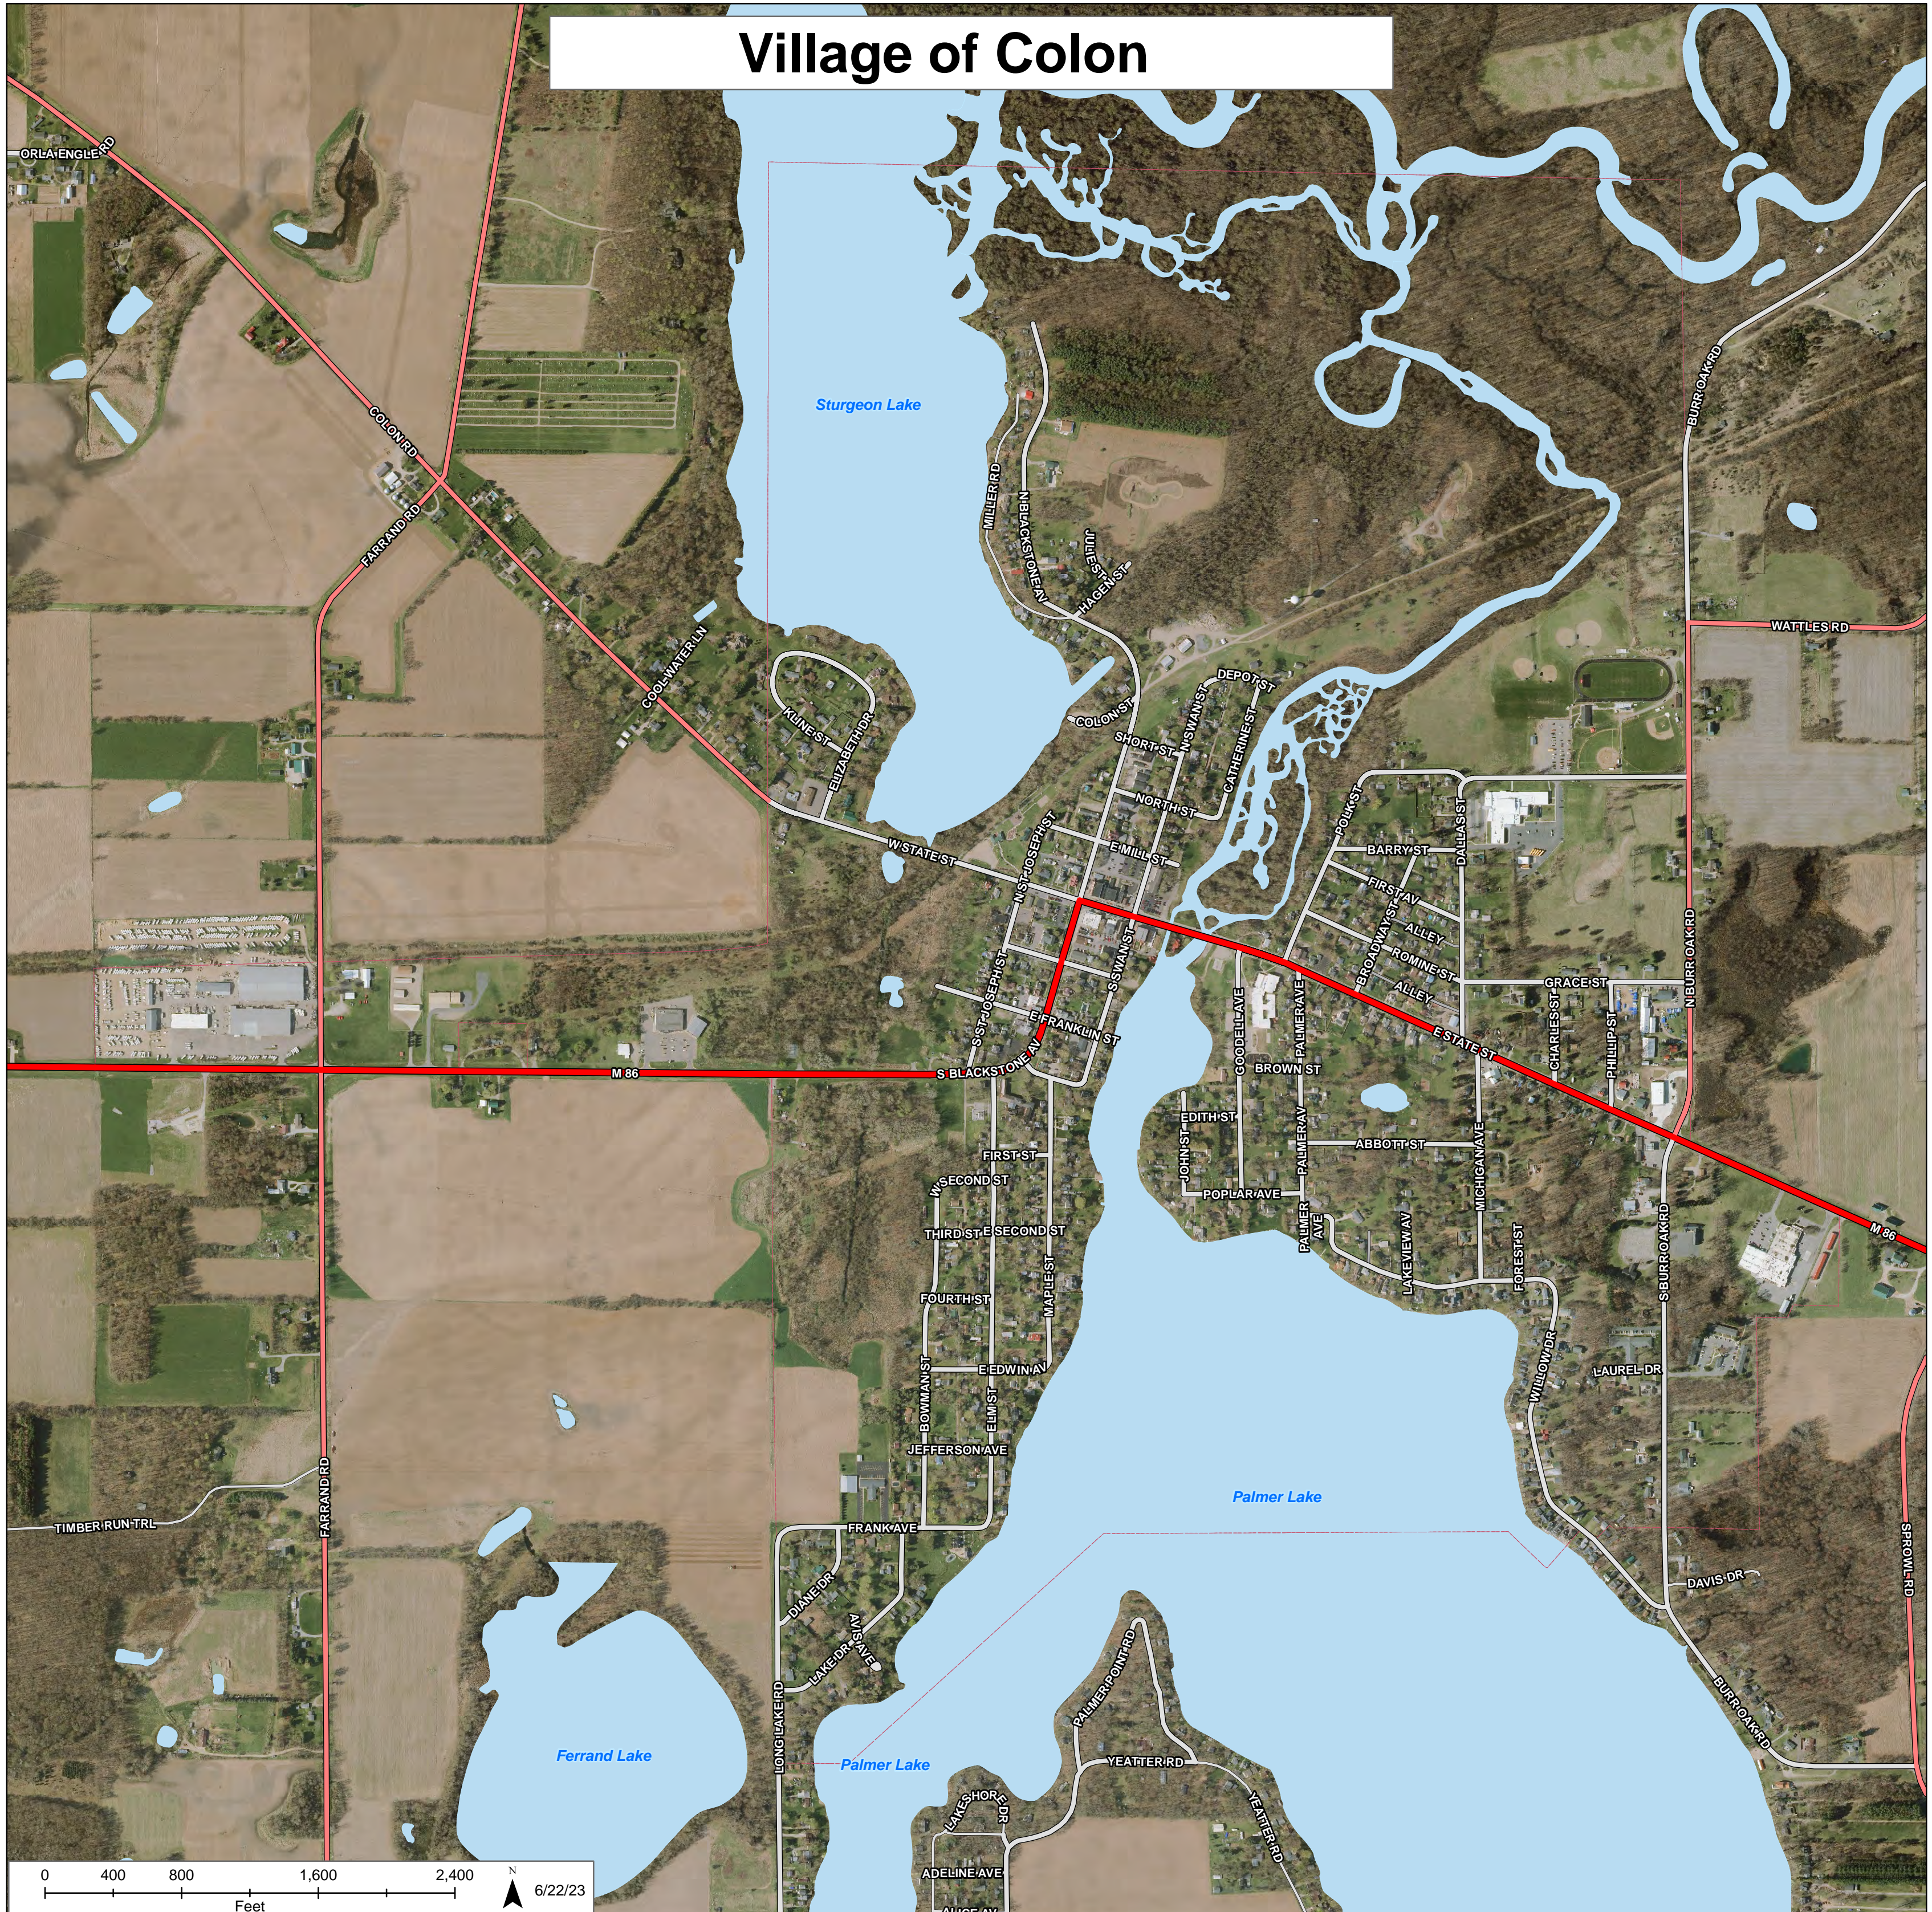

E MAIN ST
BURR OAK RD
E CLINTON ST

DWIGHT RD
DEER PARK RD
ACKEY RD

Village of Centreville

Village of Centreville

Village of Colon

Village of Constantine

Village of White Pigeon

White Pigeon Township