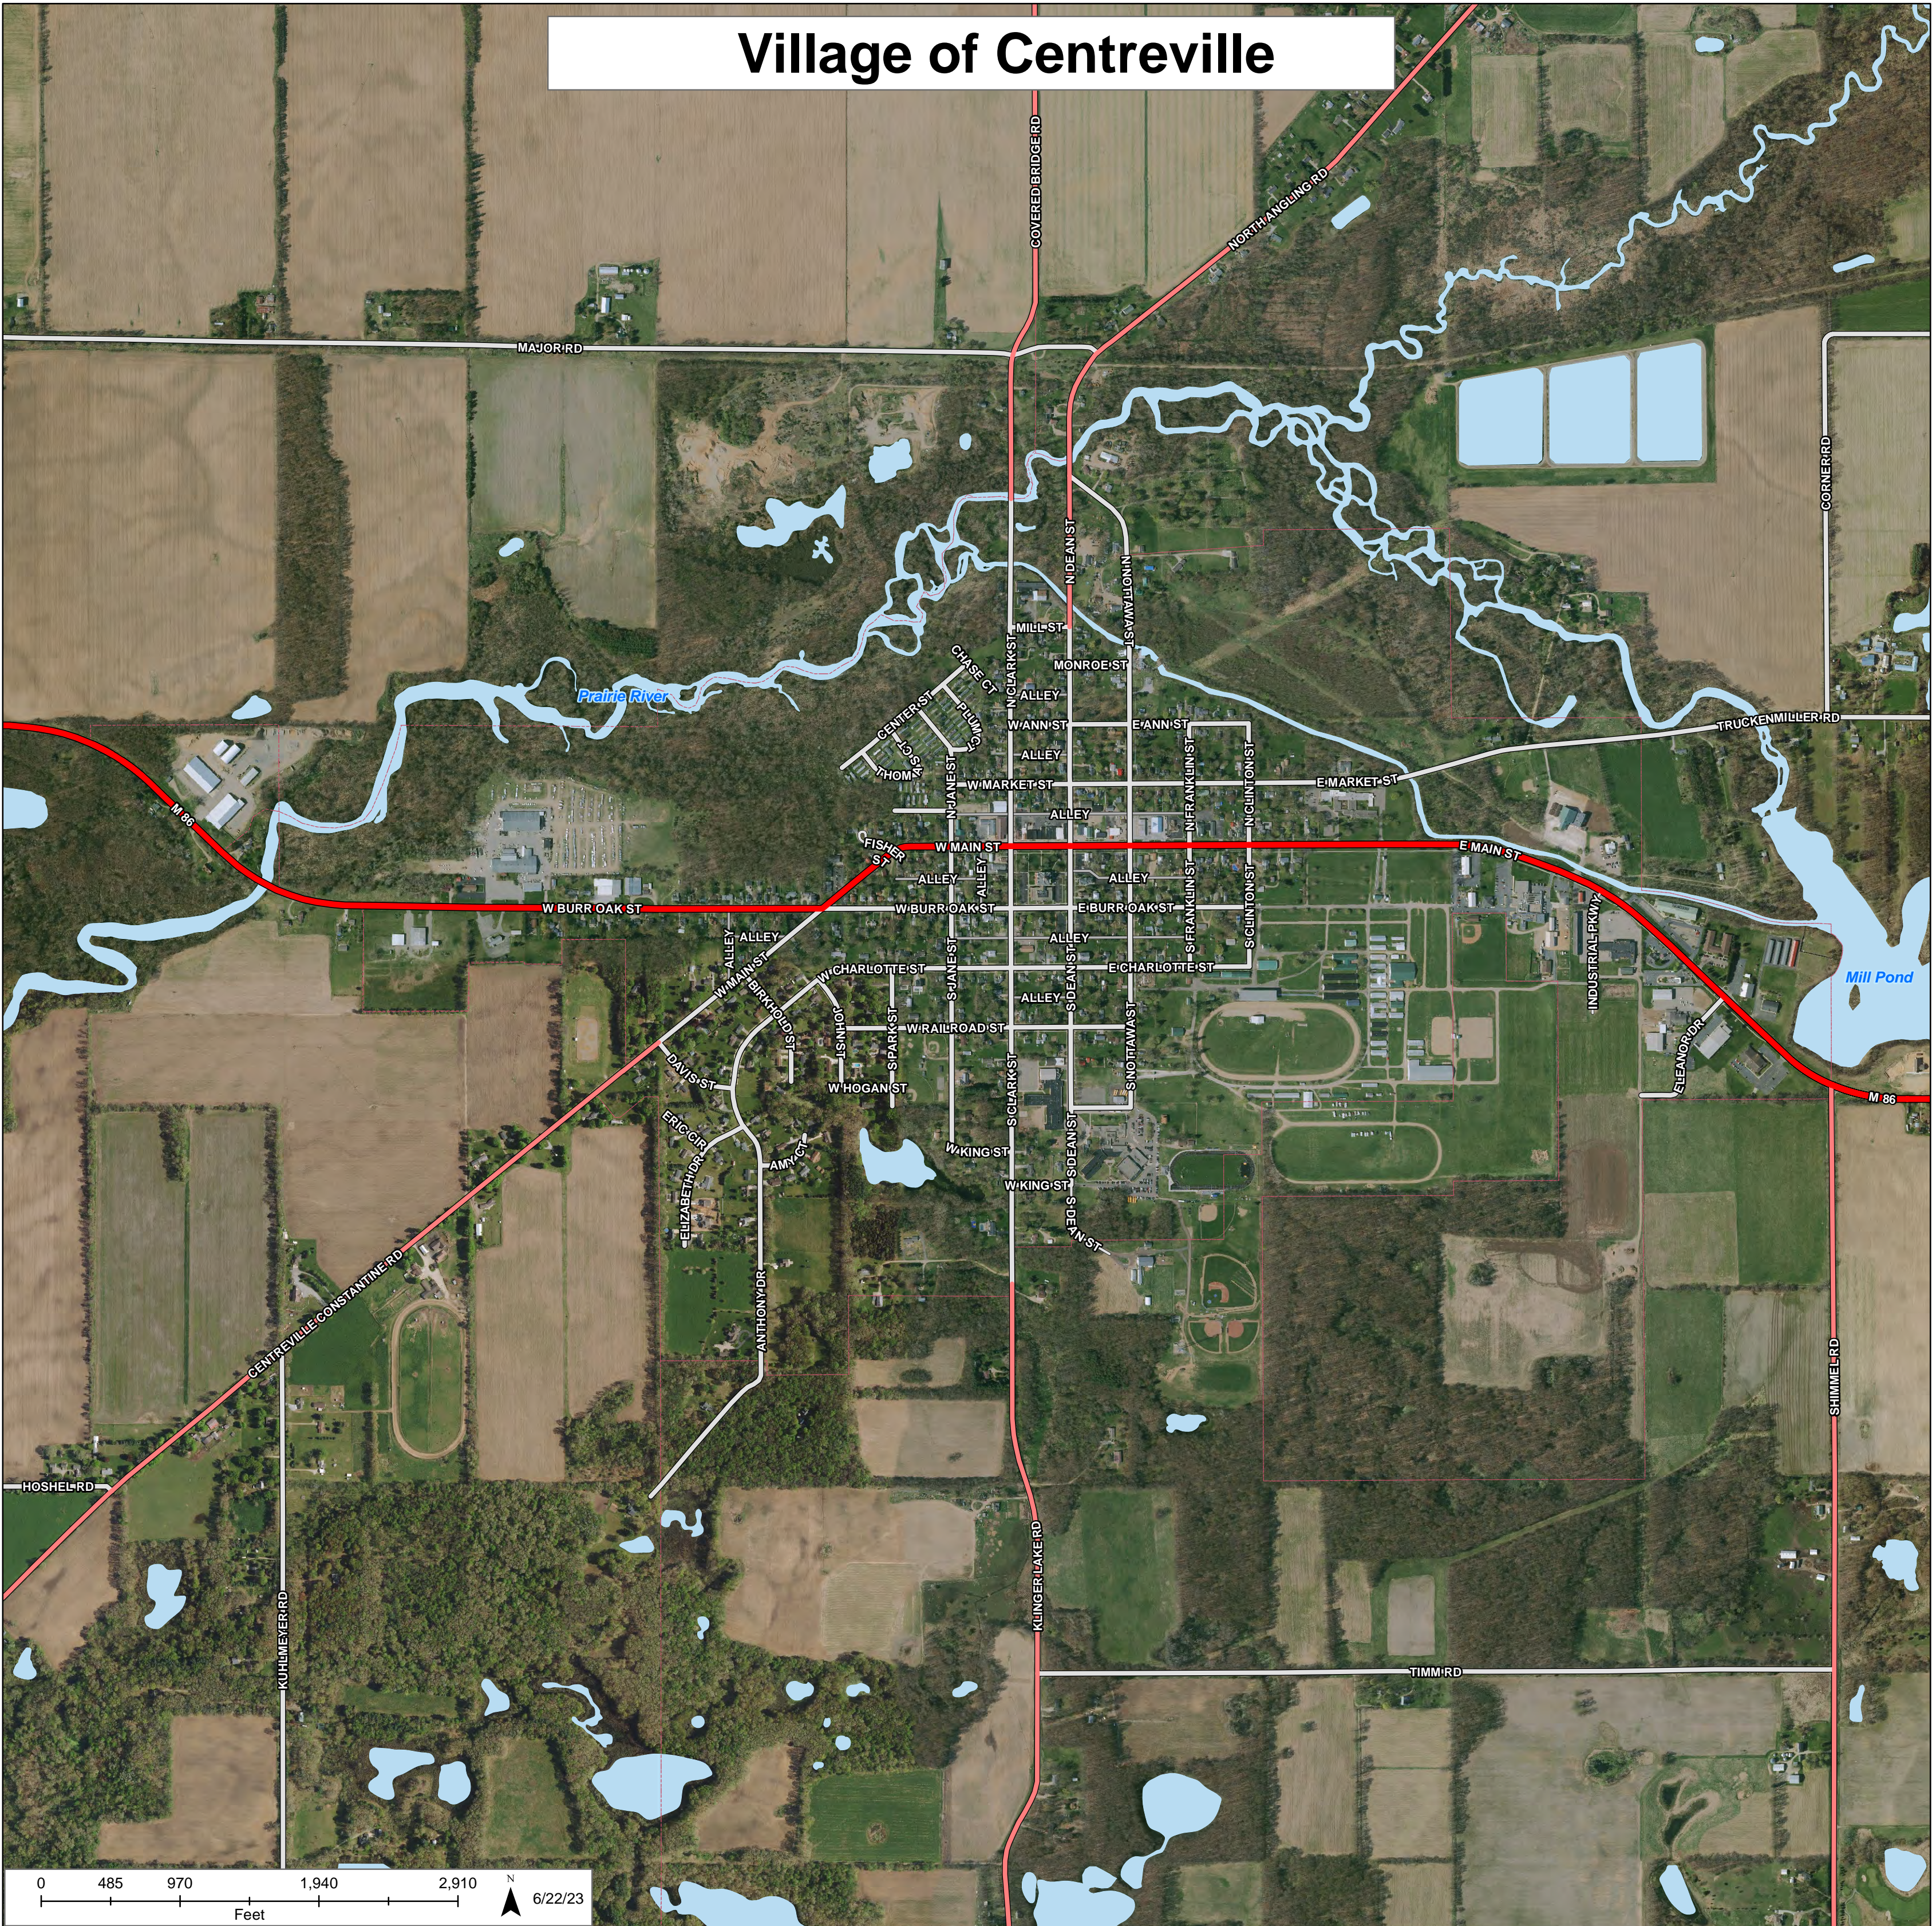

City of Sturgis

6/22/23

City of Three Rivers

Colon Township

Constantine Township

Fabius Township

Fawn River Township

Florence Township

N FIFTH ST
N FOURTH ST
N THIRD ST
N SECOND ST
W CLINTON ST
HALFWAY RD

WEAVER ST
ALLEY
E HENRY ST
ALLEY
W MAIN ST
ALLEY
S FIFTH ST
S FOURTH ST
S THIRD ST
S SECOND ST
S FIRST ST
W EAGLE ST

RIVERSIDE DR
HACKETT DR
FIRST ST
EAGLE ST
E S SECOND ST
INDUSTRIAL LN
E FRONT ST
W CLINTON ST

E MAIN ST
BURR OAK RD
E CLINTON ST

DWIGHT RD
DEER PARK RD
ACKEY RD

Village of Centreville

Village of Centreville

Village of Colon

Village of Constantine

Village of White Pigeon

White Pigeon Township