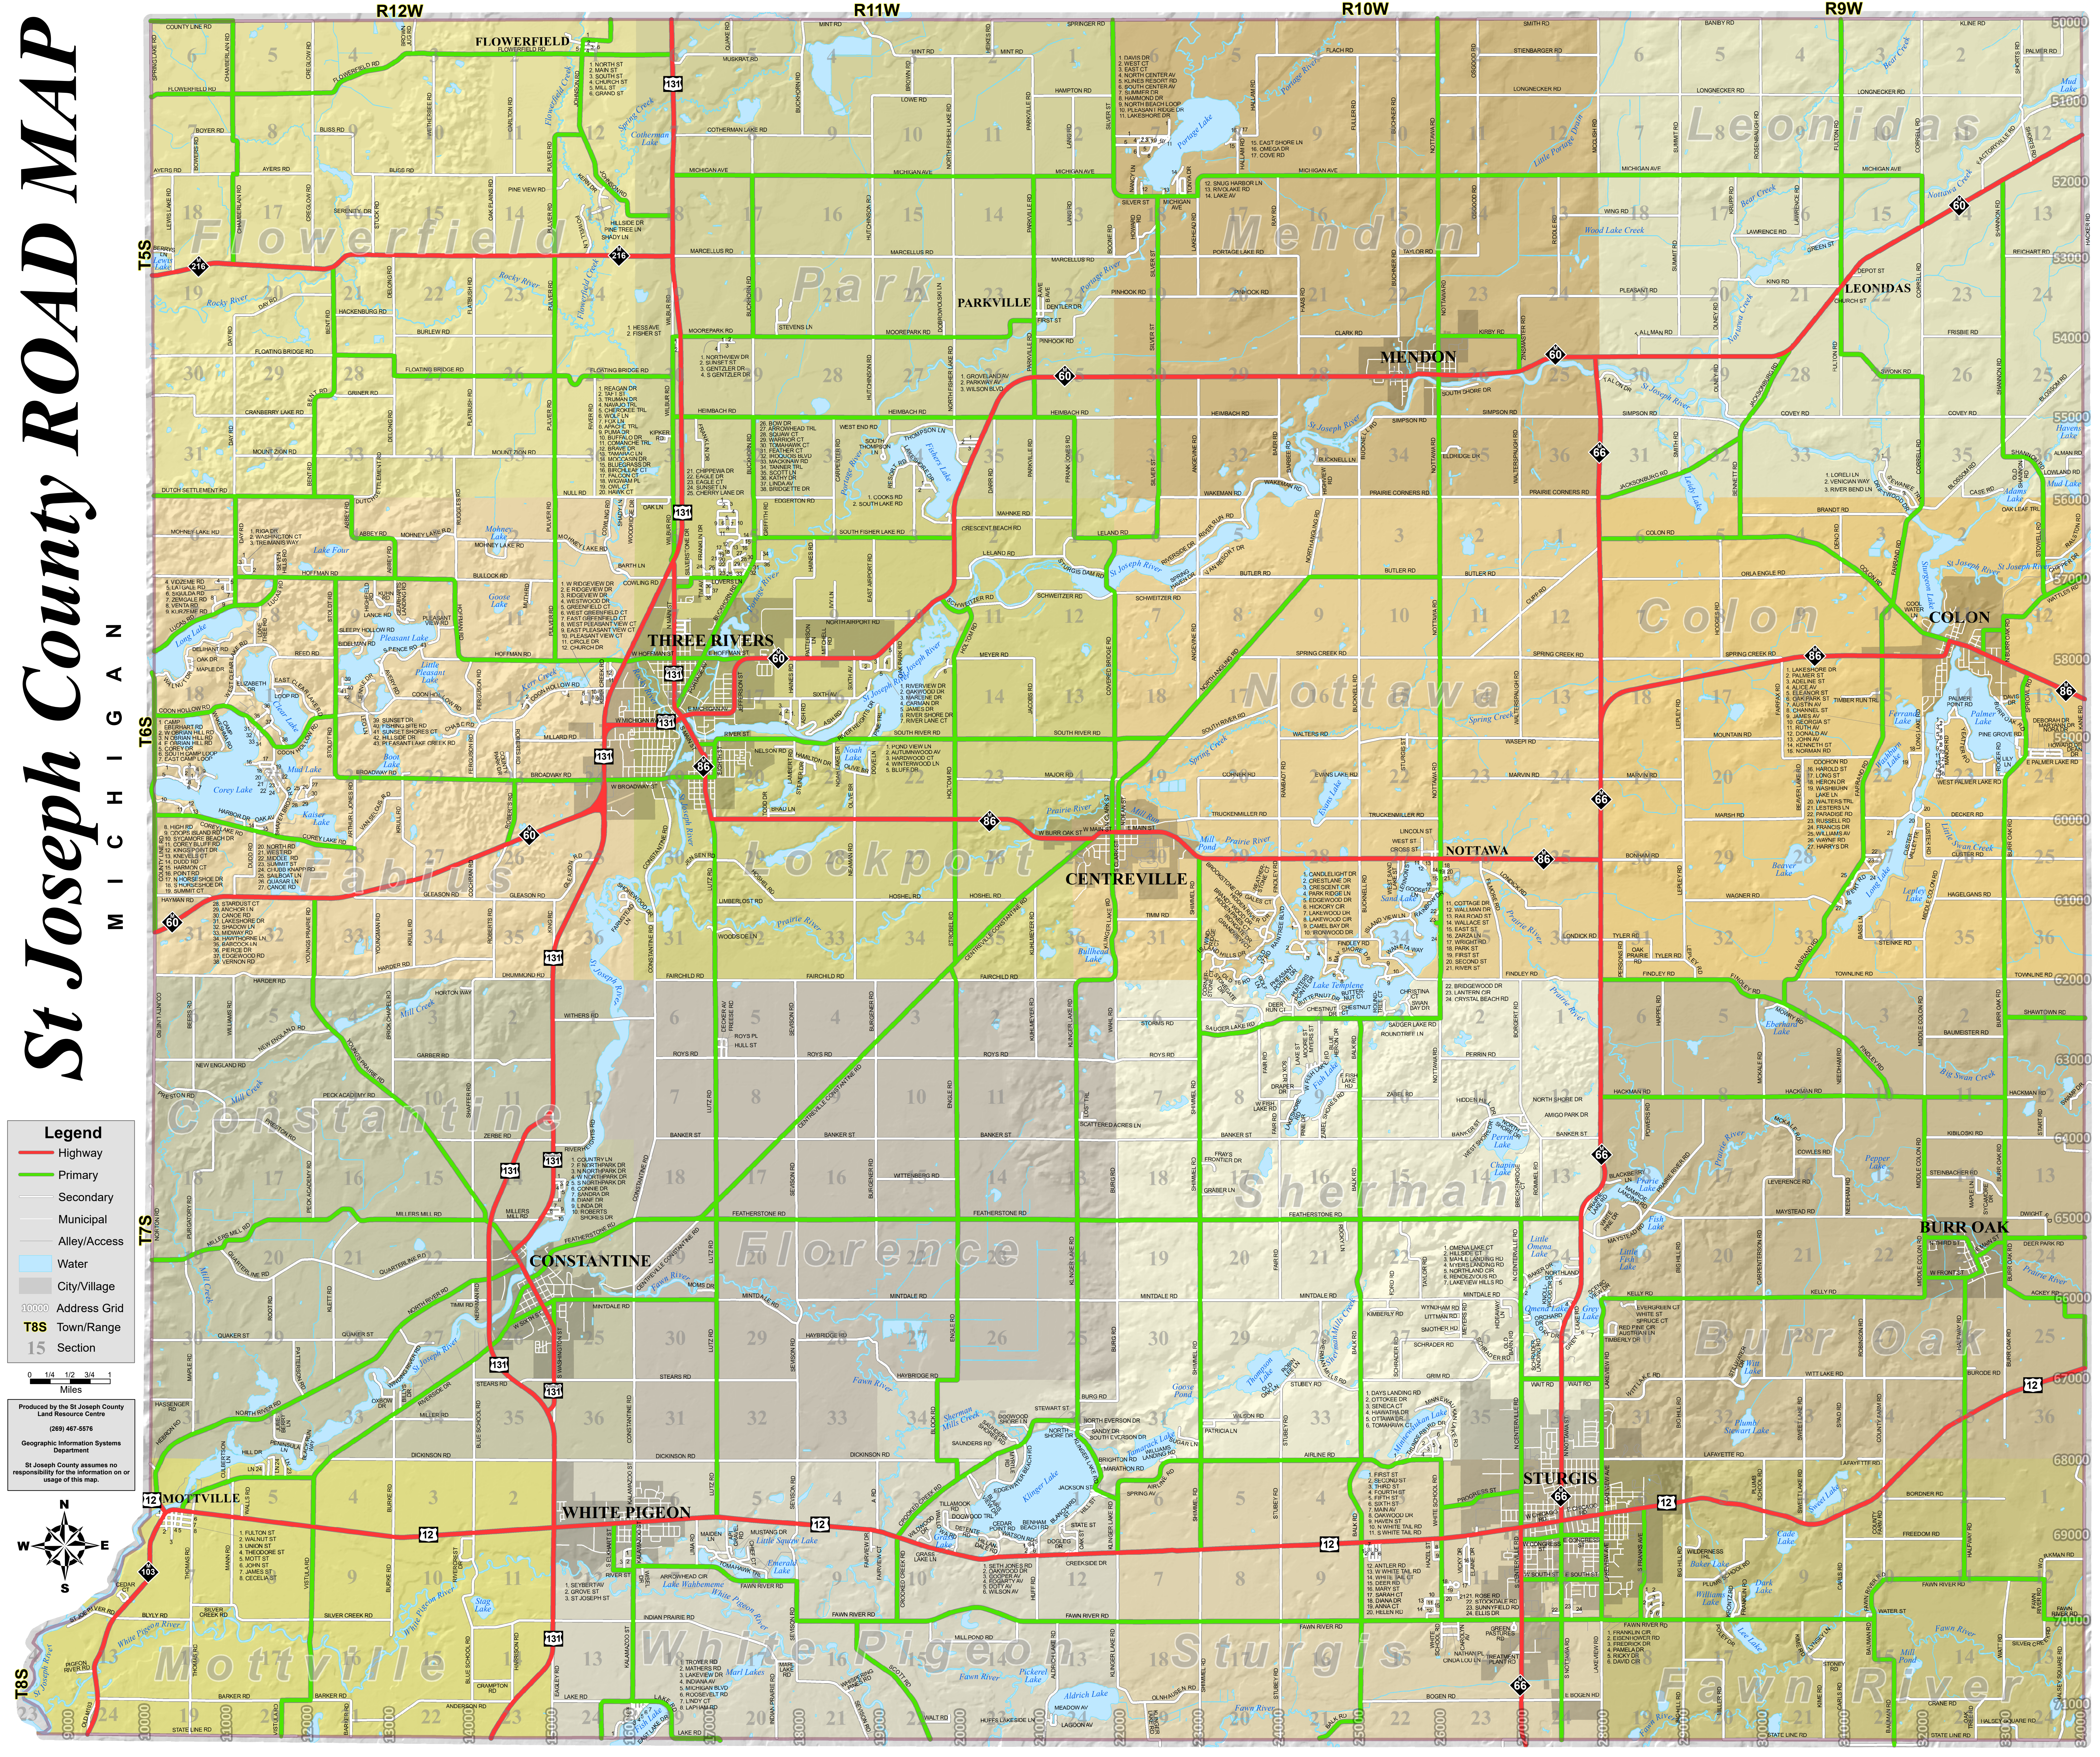

St Joseph County ROAD MAP

M I C H I G A N

Legend

- Highway
- Primary
- Secondary
- Municipal
- Alley/Access
- Water
- City/Village
- 10000 Address Grid
- T8S Town/Range
- 15 Section

0 1/4 1/2 3/4 Miles