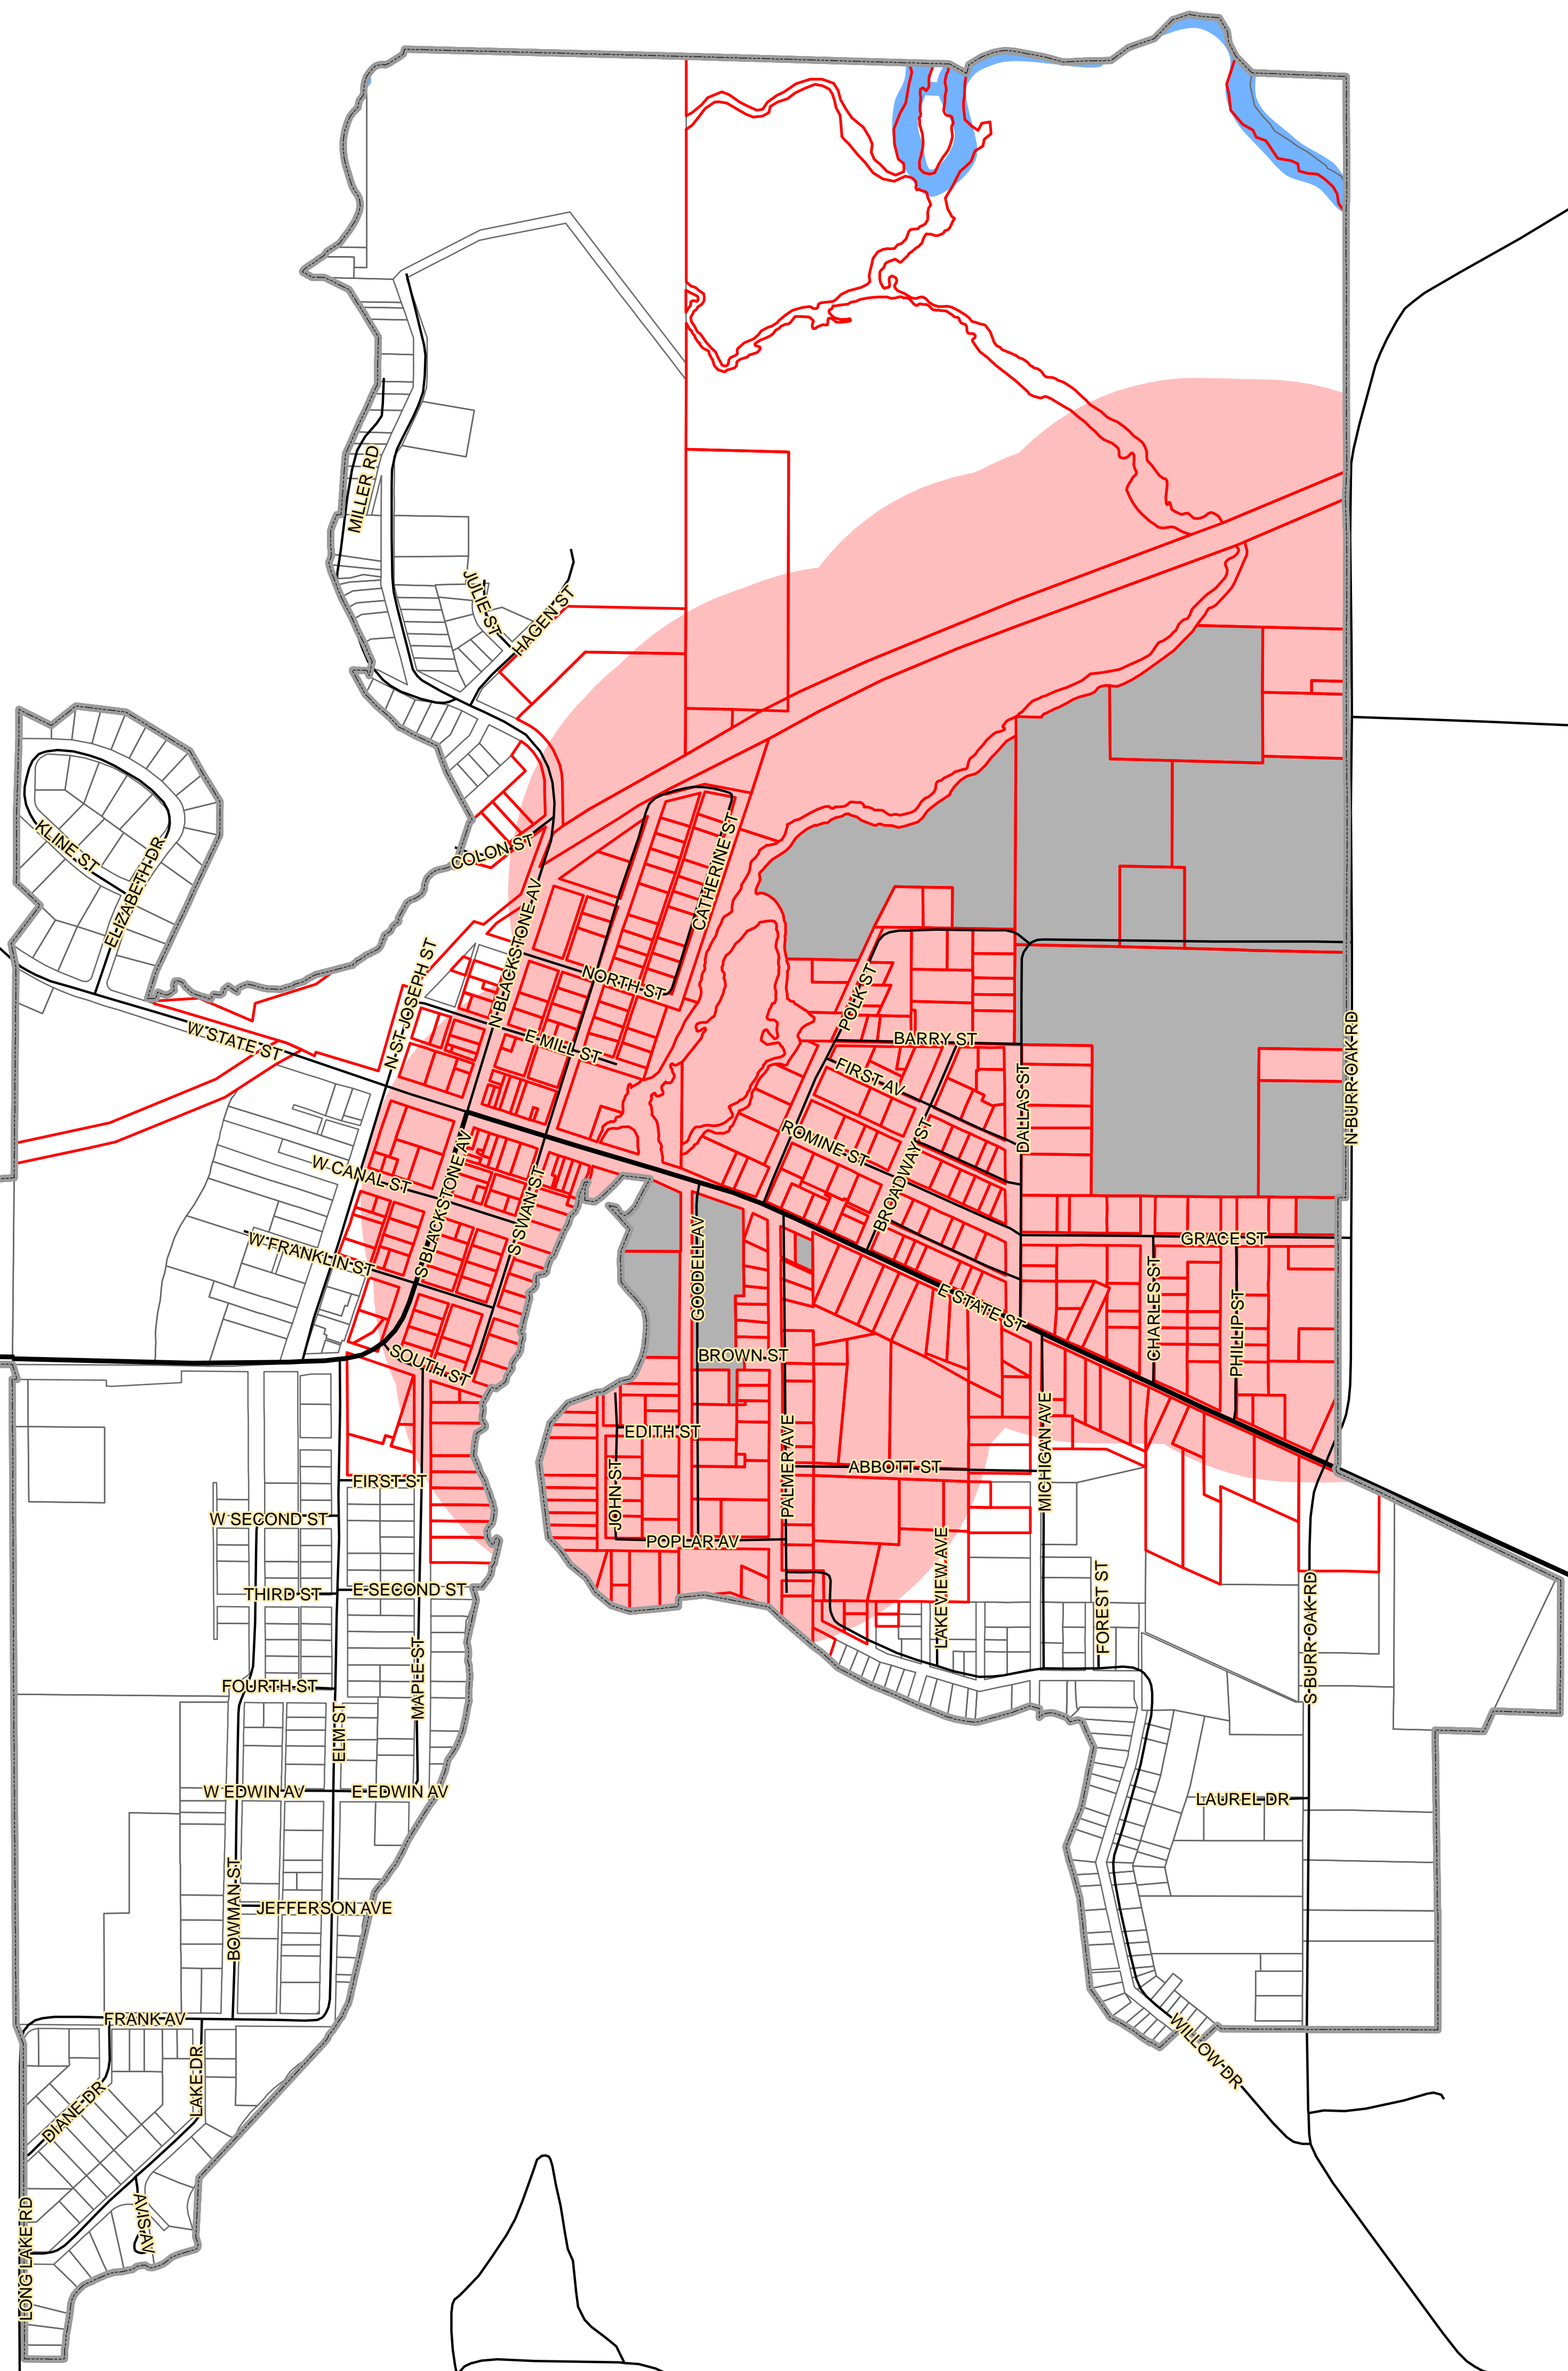

**Colon Public Schools
1000 ft Area Around School Property**

Produced By: St. Joseph County Land Resource Centre (269) 467-5576.
Geographic Information Systems Department
St. Joseph County assumes no responsibility for the property outlines in this map.

**Constantine Public Schools
1000 ft Area Around School Property**

- Roads
- ▭ Parcels that intersect with 1000 ft area
- ▭ Constantine Public Schools
- ▭ SchoolZone1000ftBuffer

Produced By: St. Joseph County Land Resource Centre (269) 467-5576.
Geographic Information Systems Department
St. Joseph County assumes no responsibility for the property outlines in this map.

**Mendon Public Schools
1000 ft Area Around School Property**

- School Owned Property
- Roads
- 1000 ft Area Around School Property
- Parcels Intersecting 1000 ft Area

*Produced By: St. Joseph County Land Resource Centre (269) 467-5576.
Geographic Information Systems Department
St. Joseph County assumes no responsibility for the property outlines in this map.*

**Three Rivers Public Schools
1000 ft Area Around School Property**

- School Owned Property
- Roads
- 1000 ft Area Around School Property
- Parcels Intersecting 1000 ft Area

Produced By: St. Joseph County Land Resource Centre (269) 467-5576.
Geographic Information Systems Department
St. Joseph County assumes no responsibility for the property outlines in this map.