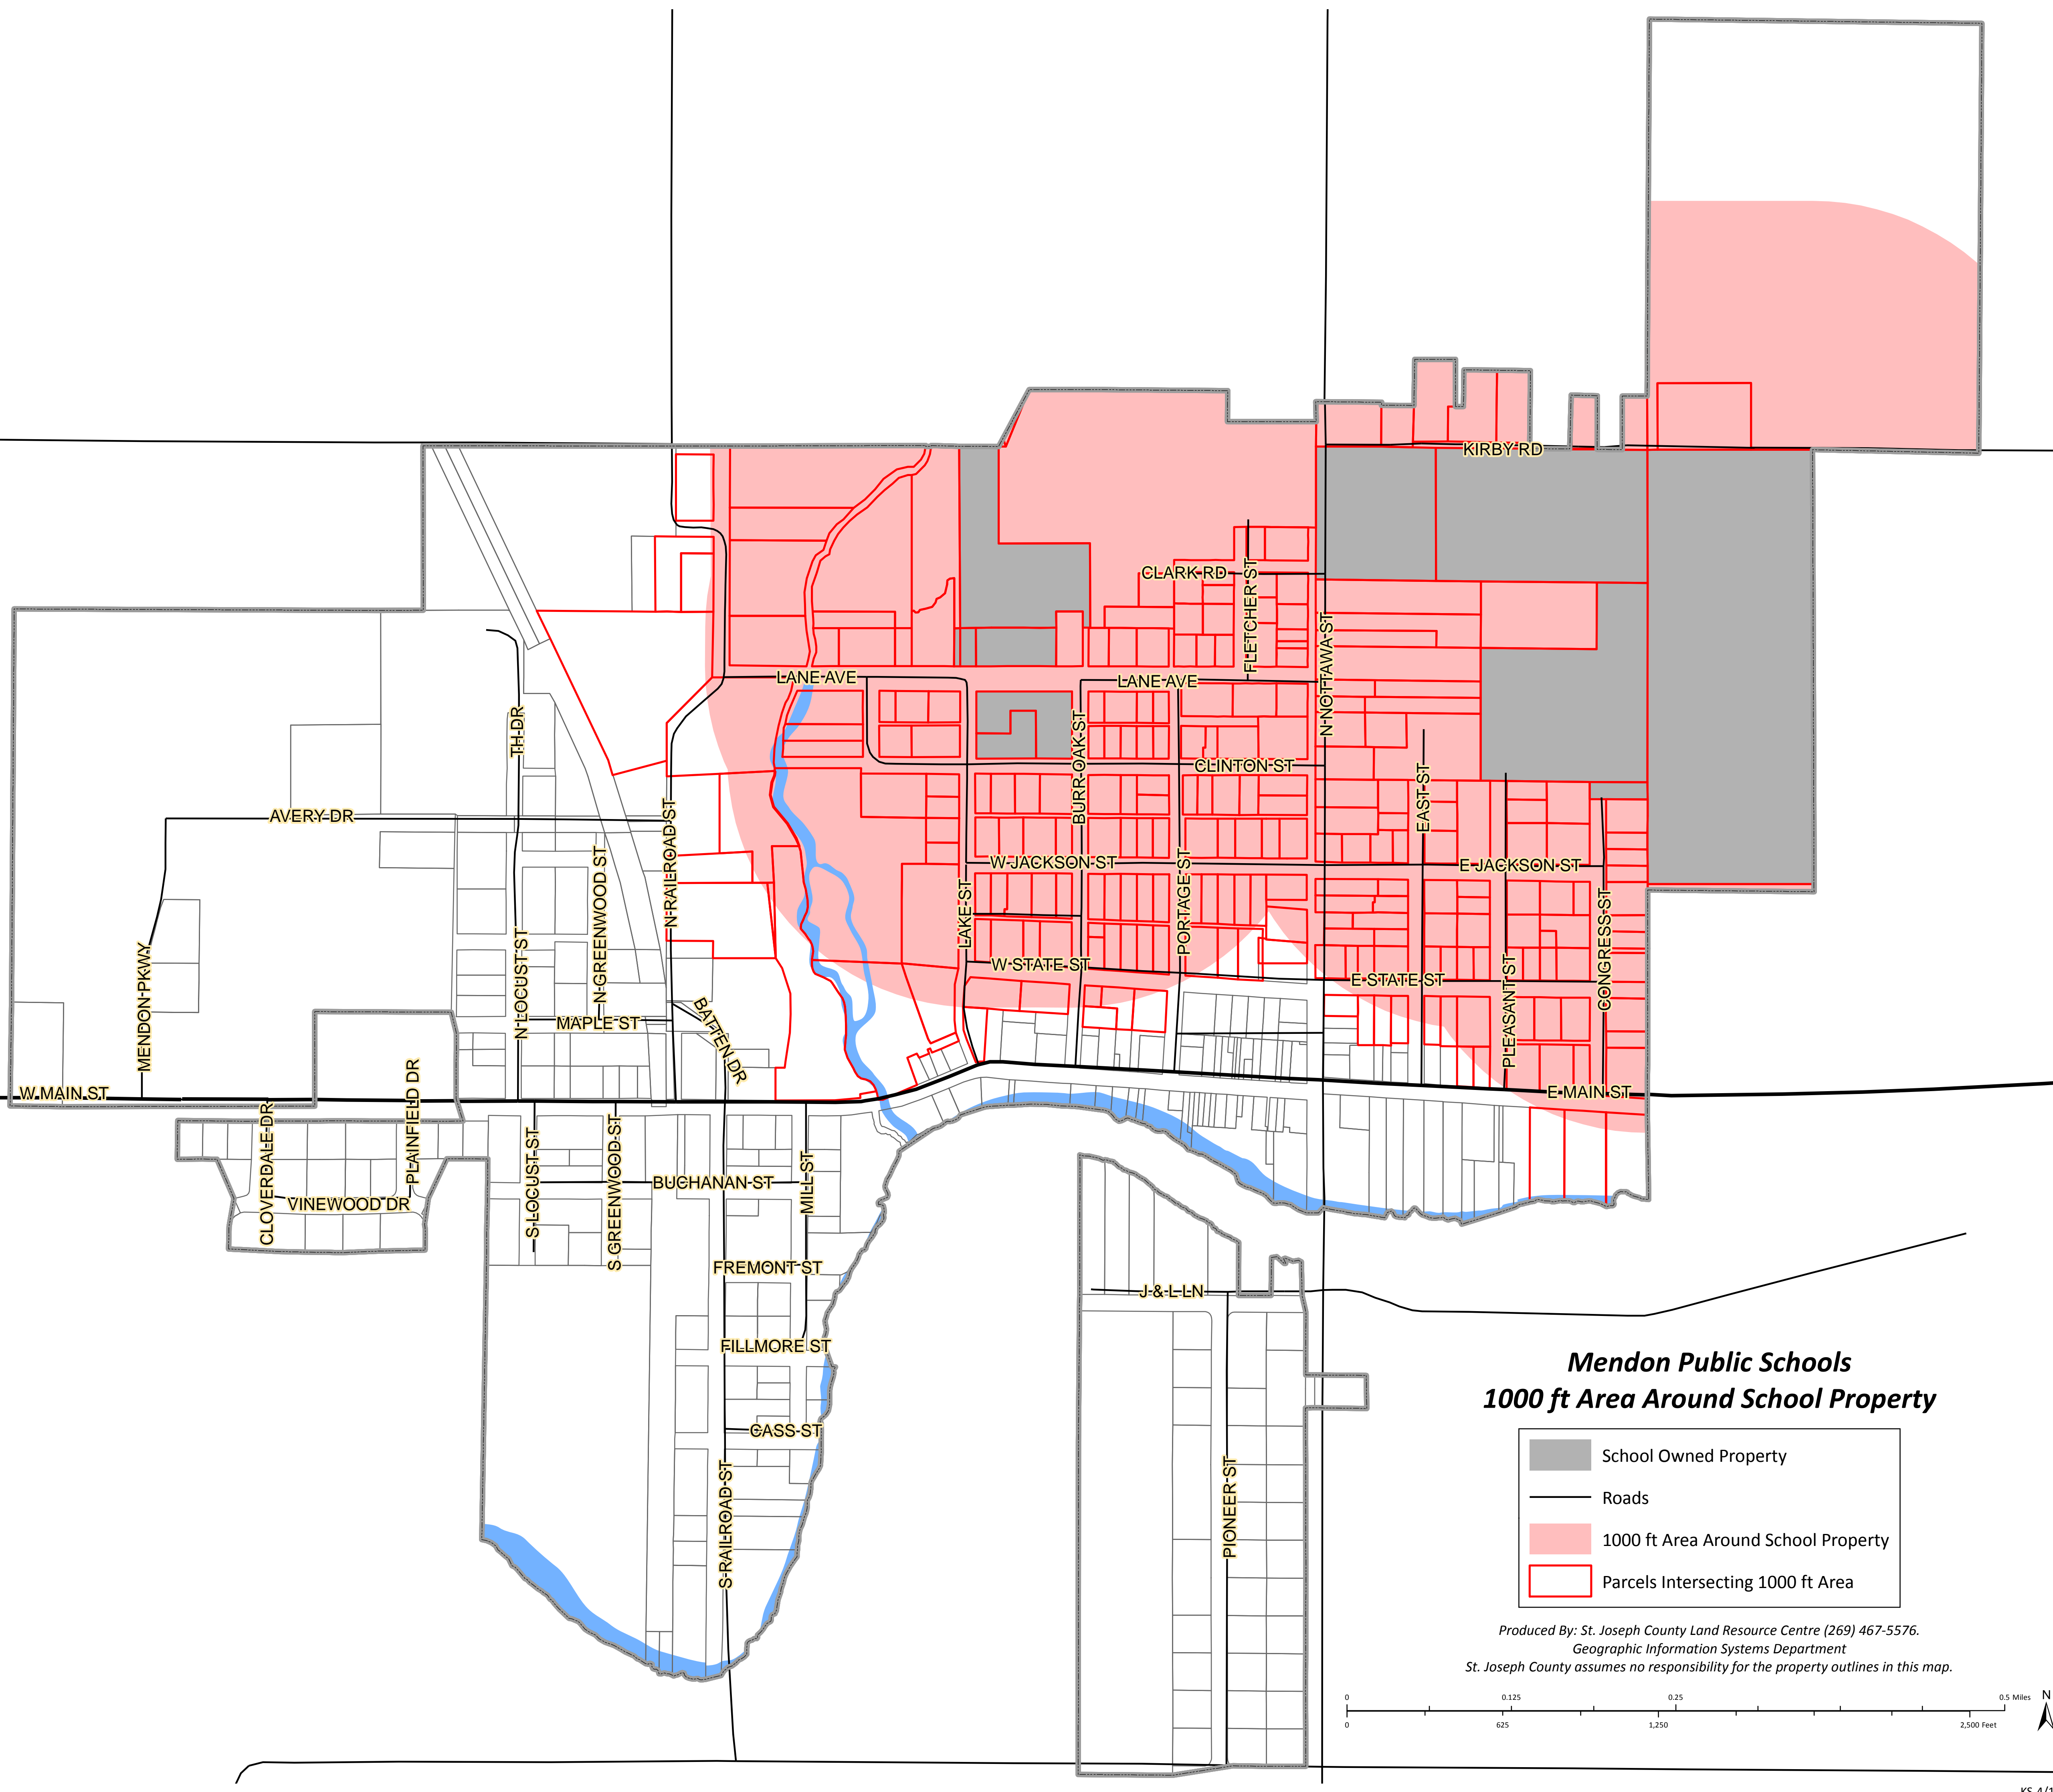

**Colon Public Schools
1000 ft Area Around School Property**

Produced By: St. Joseph County Land Resource Centre (269) 467-5576.
Geographic Information Systems Department
St. Joseph County assumes no responsibility for the property outlines in this map.

**Constantine Public Schools
1000 ft Area Around School Property**

- Roads
- ▭ Parcels that intersect with 1000 ft area
- ▭ Constantine Public Schools
- ▭ SchoolZone1000ftBuffer

Produced By: St. Joseph County Land Resource Centre (269) 467-5576.
Geographic Information Systems Department
St. Joseph County assumes no responsibility for the property outlines in this map.

**Mendon Public Schools
1000 ft Area Around School Property**

- School Owned Property
- Roads
- 1000 ft Area Around School Property
- Parcels Intersecting 1000 ft Area

*Produced By: St. Joseph County Land Resource Centre (269) 467-5576.
Geographic Information Systems Department
St. Joseph County assumes no responsibility for the property outlines in this map.*

**Sturgis Public Schools
1000 ft Area Around School Property**

- School Owned Property
- Roads
- 1000 ft Area Around School Property
- Parcels Intersecting 1000 ft Area

Produced By: St. Joseph County Land Resource Centre (269) 467-5576.
Geographic Information Systems Department
St. Joseph County assumes no responsibility for the property outlines in this map.