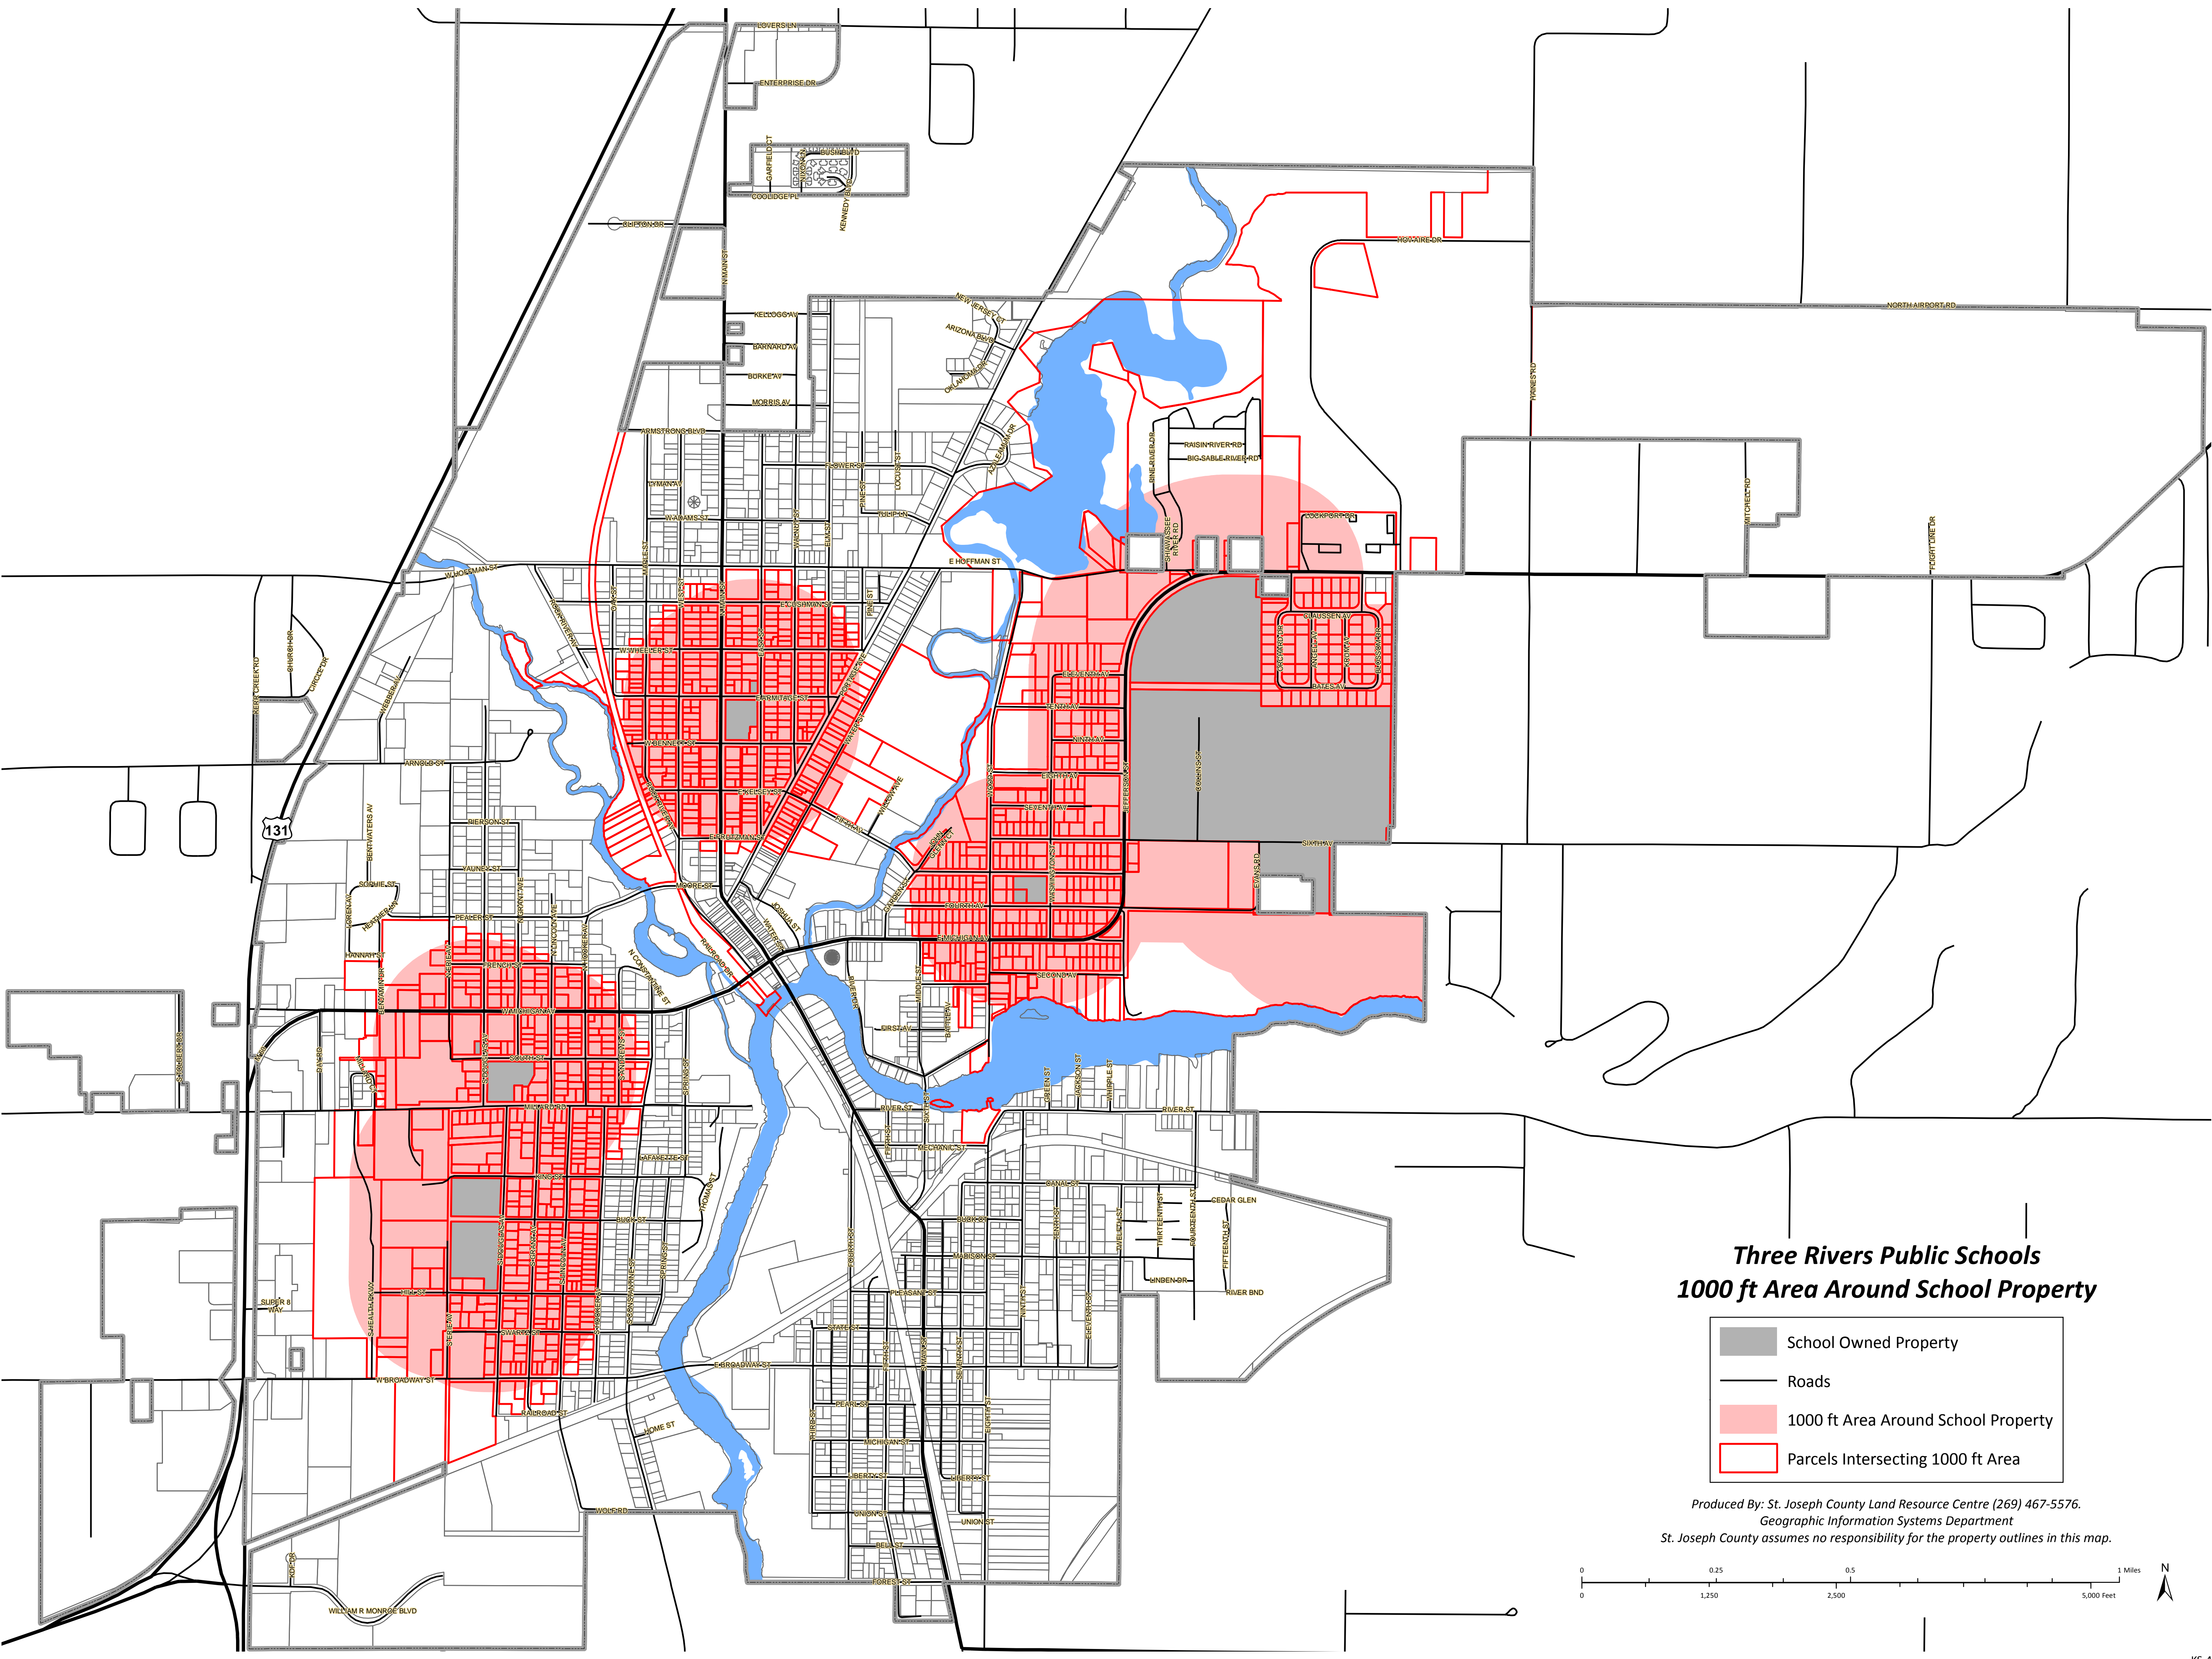

**Colon Public Schools
1000 ft Area Around School Property**

Produced By: St. Joseph County Land Resource Centre (269) 467-5576.
Geographic Information Systems Department
St. Joseph County assumes no responsibility for the property outlines in this map.

**Constantine Public Schools
1000 ft Area Around School Property**

- Roads
- ▭ Parcels that intersect with 1000 ft area
- ▭ Constantine Public Schools
- ▭ SchoolZone1000ftBuffer

Produced By: St. Joseph County Land Resource Centre (269) 467-5576.
Geographic Information Systems Department
St. Joseph County assumes no responsibility for the property outlines in this map.

**Mendon Public Schools
1000 ft Area Around School Property**

- School Owned Property
- Roads
- 1000 ft Area Around School Property
- Parcels Intersecting 1000 ft Area

*Produced By: St. Joseph County Land Resource Centre (269) 467-5576.
Geographic Information Systems Department
St. Joseph County assumes no responsibility for the property outlines in this map.*

**Sturgis Public Schools
1000 ft Area Around School Property**

- School Owned Property
- Roads
- 1000 ft Area Around School Property
- Parcels Intersecting 1000 ft Area

Produced By: St. Joseph County Land Resource Centre (269) 467-5576.
Geographic Information Systems Department
St. Joseph County assumes no responsibility for the property outlines in this map.