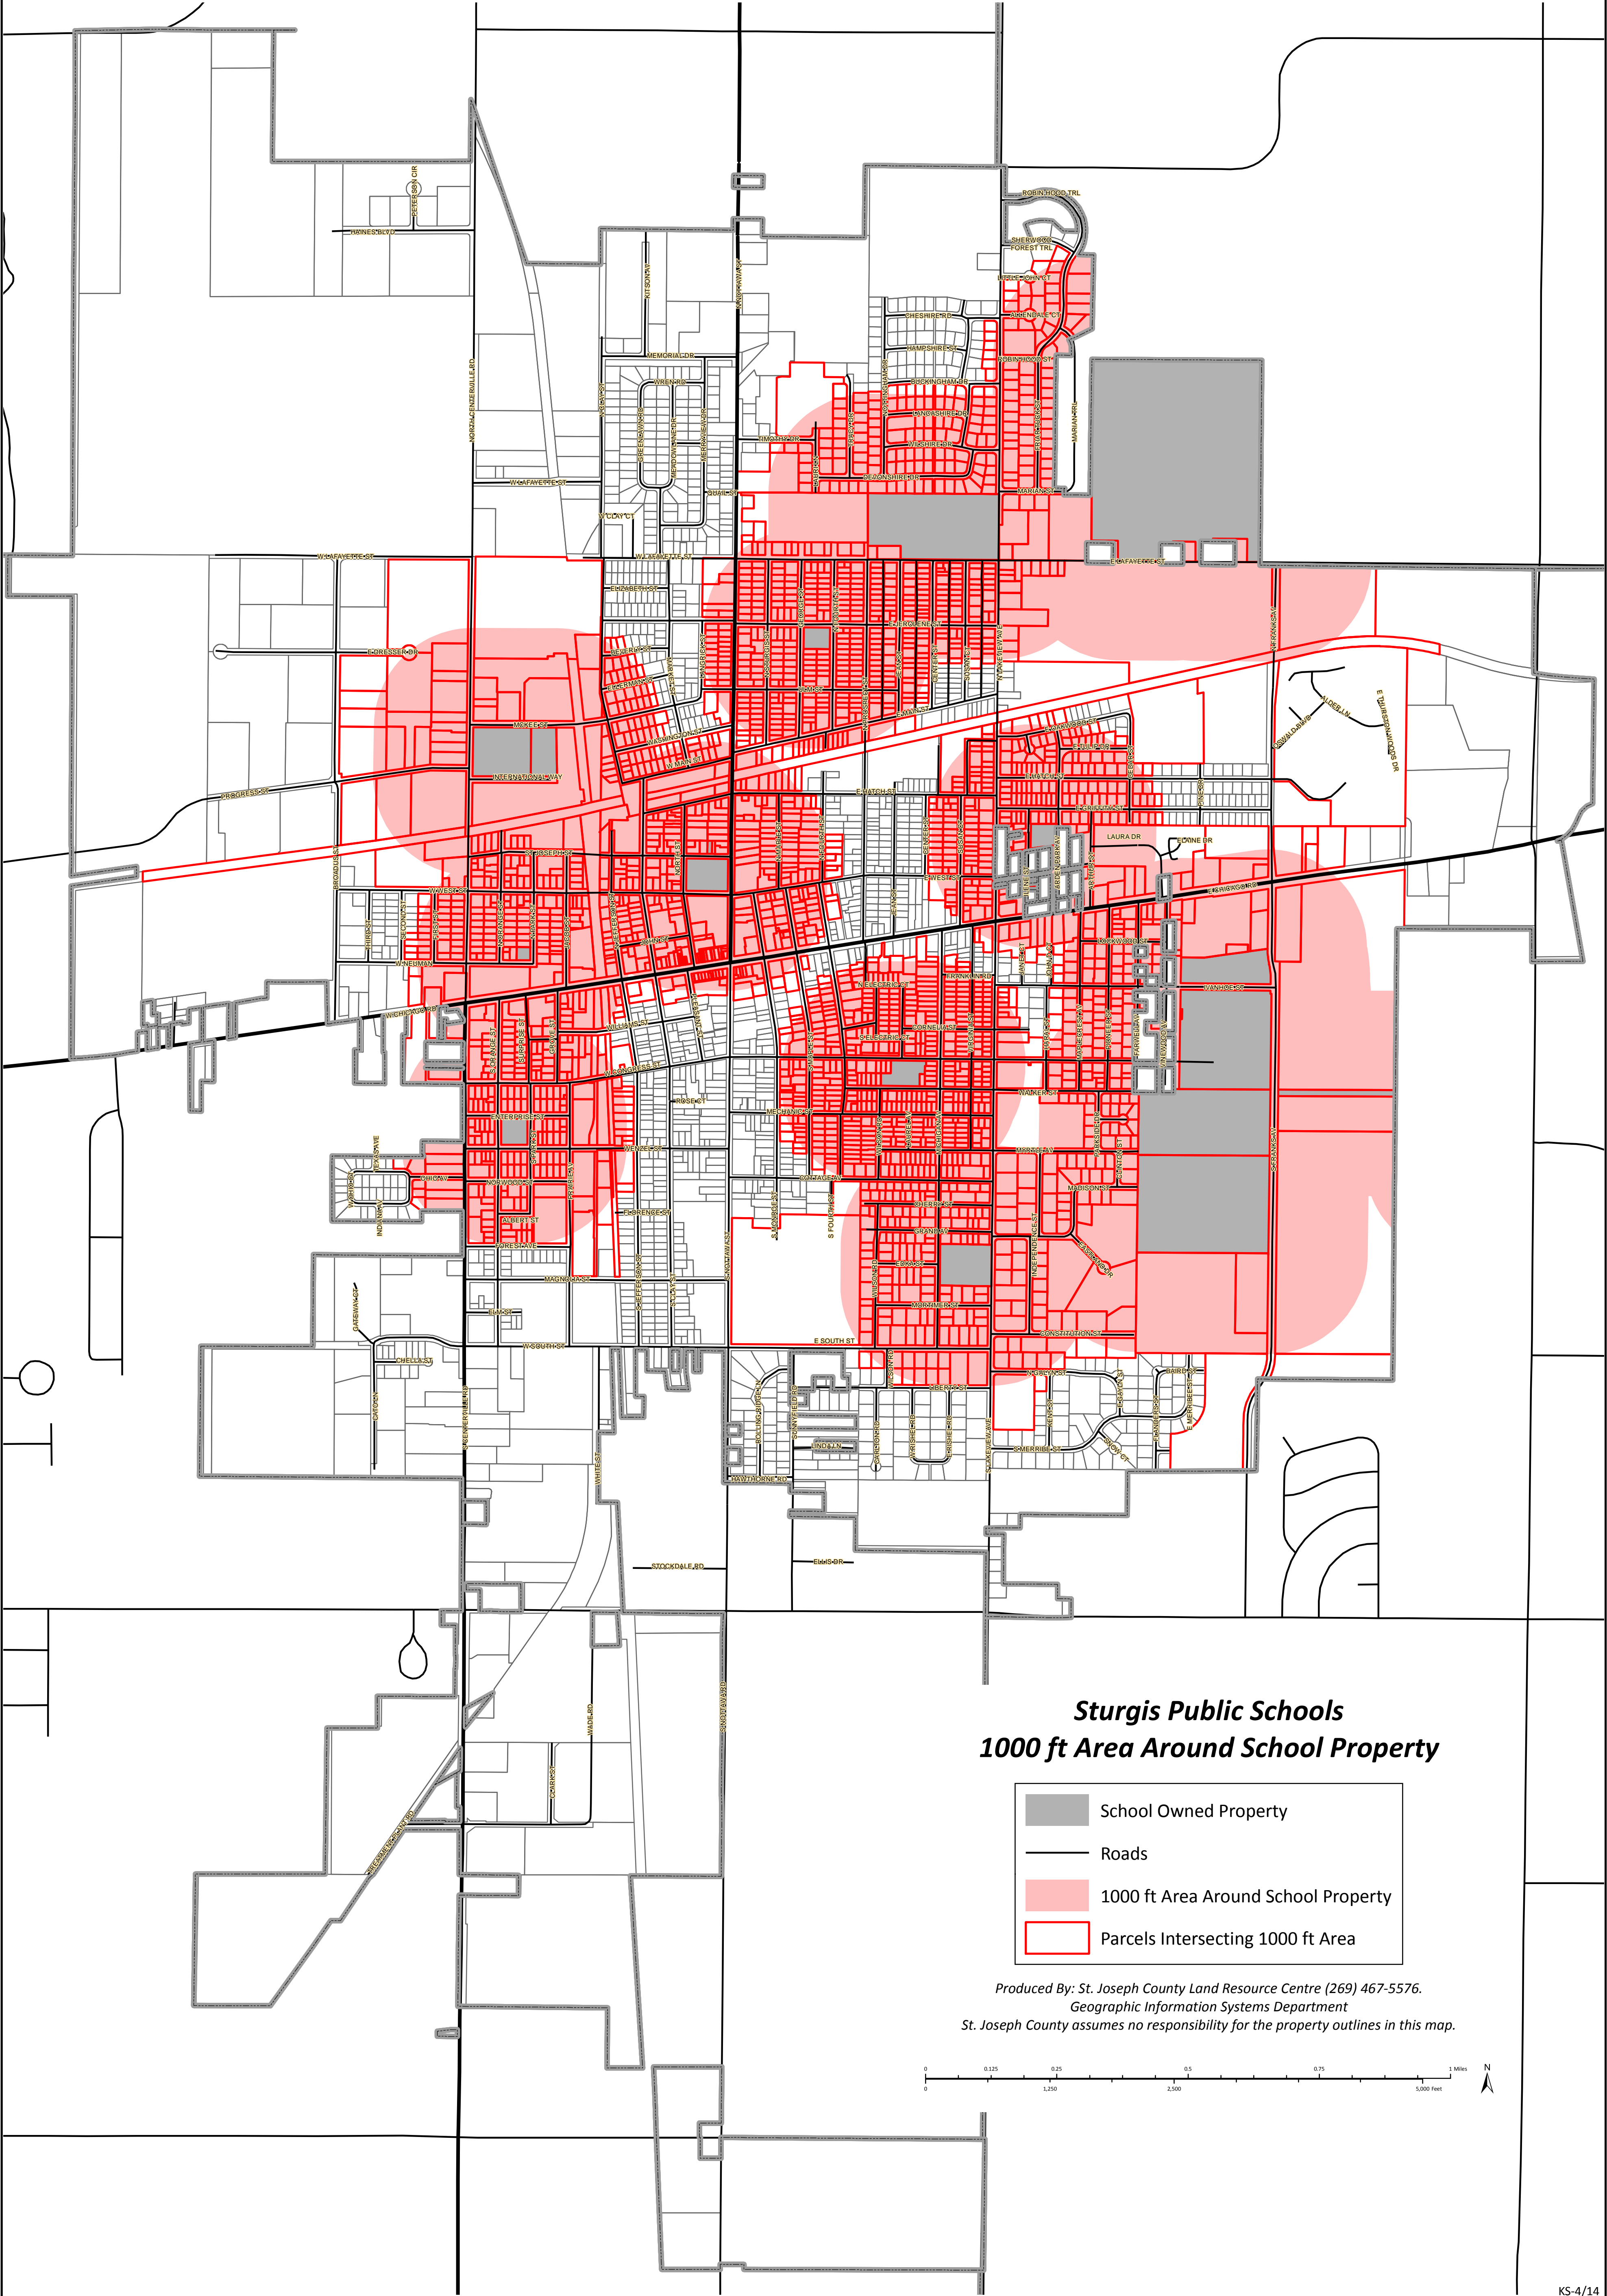

**Colon Public Schools
1000 ft Area Around School Property**

Produced By: St. Joseph County Land Resource Centre (269) 467-5576.
Geographic Information Systems Department
St. Joseph County assumes no responsibility for the property outlines in this map.

**Constantine Public Schools
1000 ft Area Around School Property**

- Roads
- ▭ Parcels that intersect with 1000 ft area
- ▭ Constantine Public Schools
- ▭ SchoolZone1000ftBuffer

Produced By: St. Joseph County Land Resource Centre (269) 467-5576.
Geographic Information Systems Department
St. Joseph County assumes no responsibility for the property outlines in this map.

**Mendon Public Schools
1000 ft Area Around School Property**

- School Owned Property
- Roads
- 1000 ft Area Around School Property
- Parcels Intersecting 1000 ft Area

*Produced By: St. Joseph County Land Resource Centre (269) 467-5576.
Geographic Information Systems Department
St. Joseph County assumes no responsibility for the property outlines in this map.*

**Sturgis Public Schools
1000 ft Area Around School Property**

- School Owned Property
- Roads
- 1000 ft Area Around School Property
- Parcels Intersecting 1000 ft Area

Produced By: St. Joseph County Land Resource Centre (269) 467-5576.
Geographic Information Systems Department
St. Joseph County assumes no responsibility for the property outlines in this map.