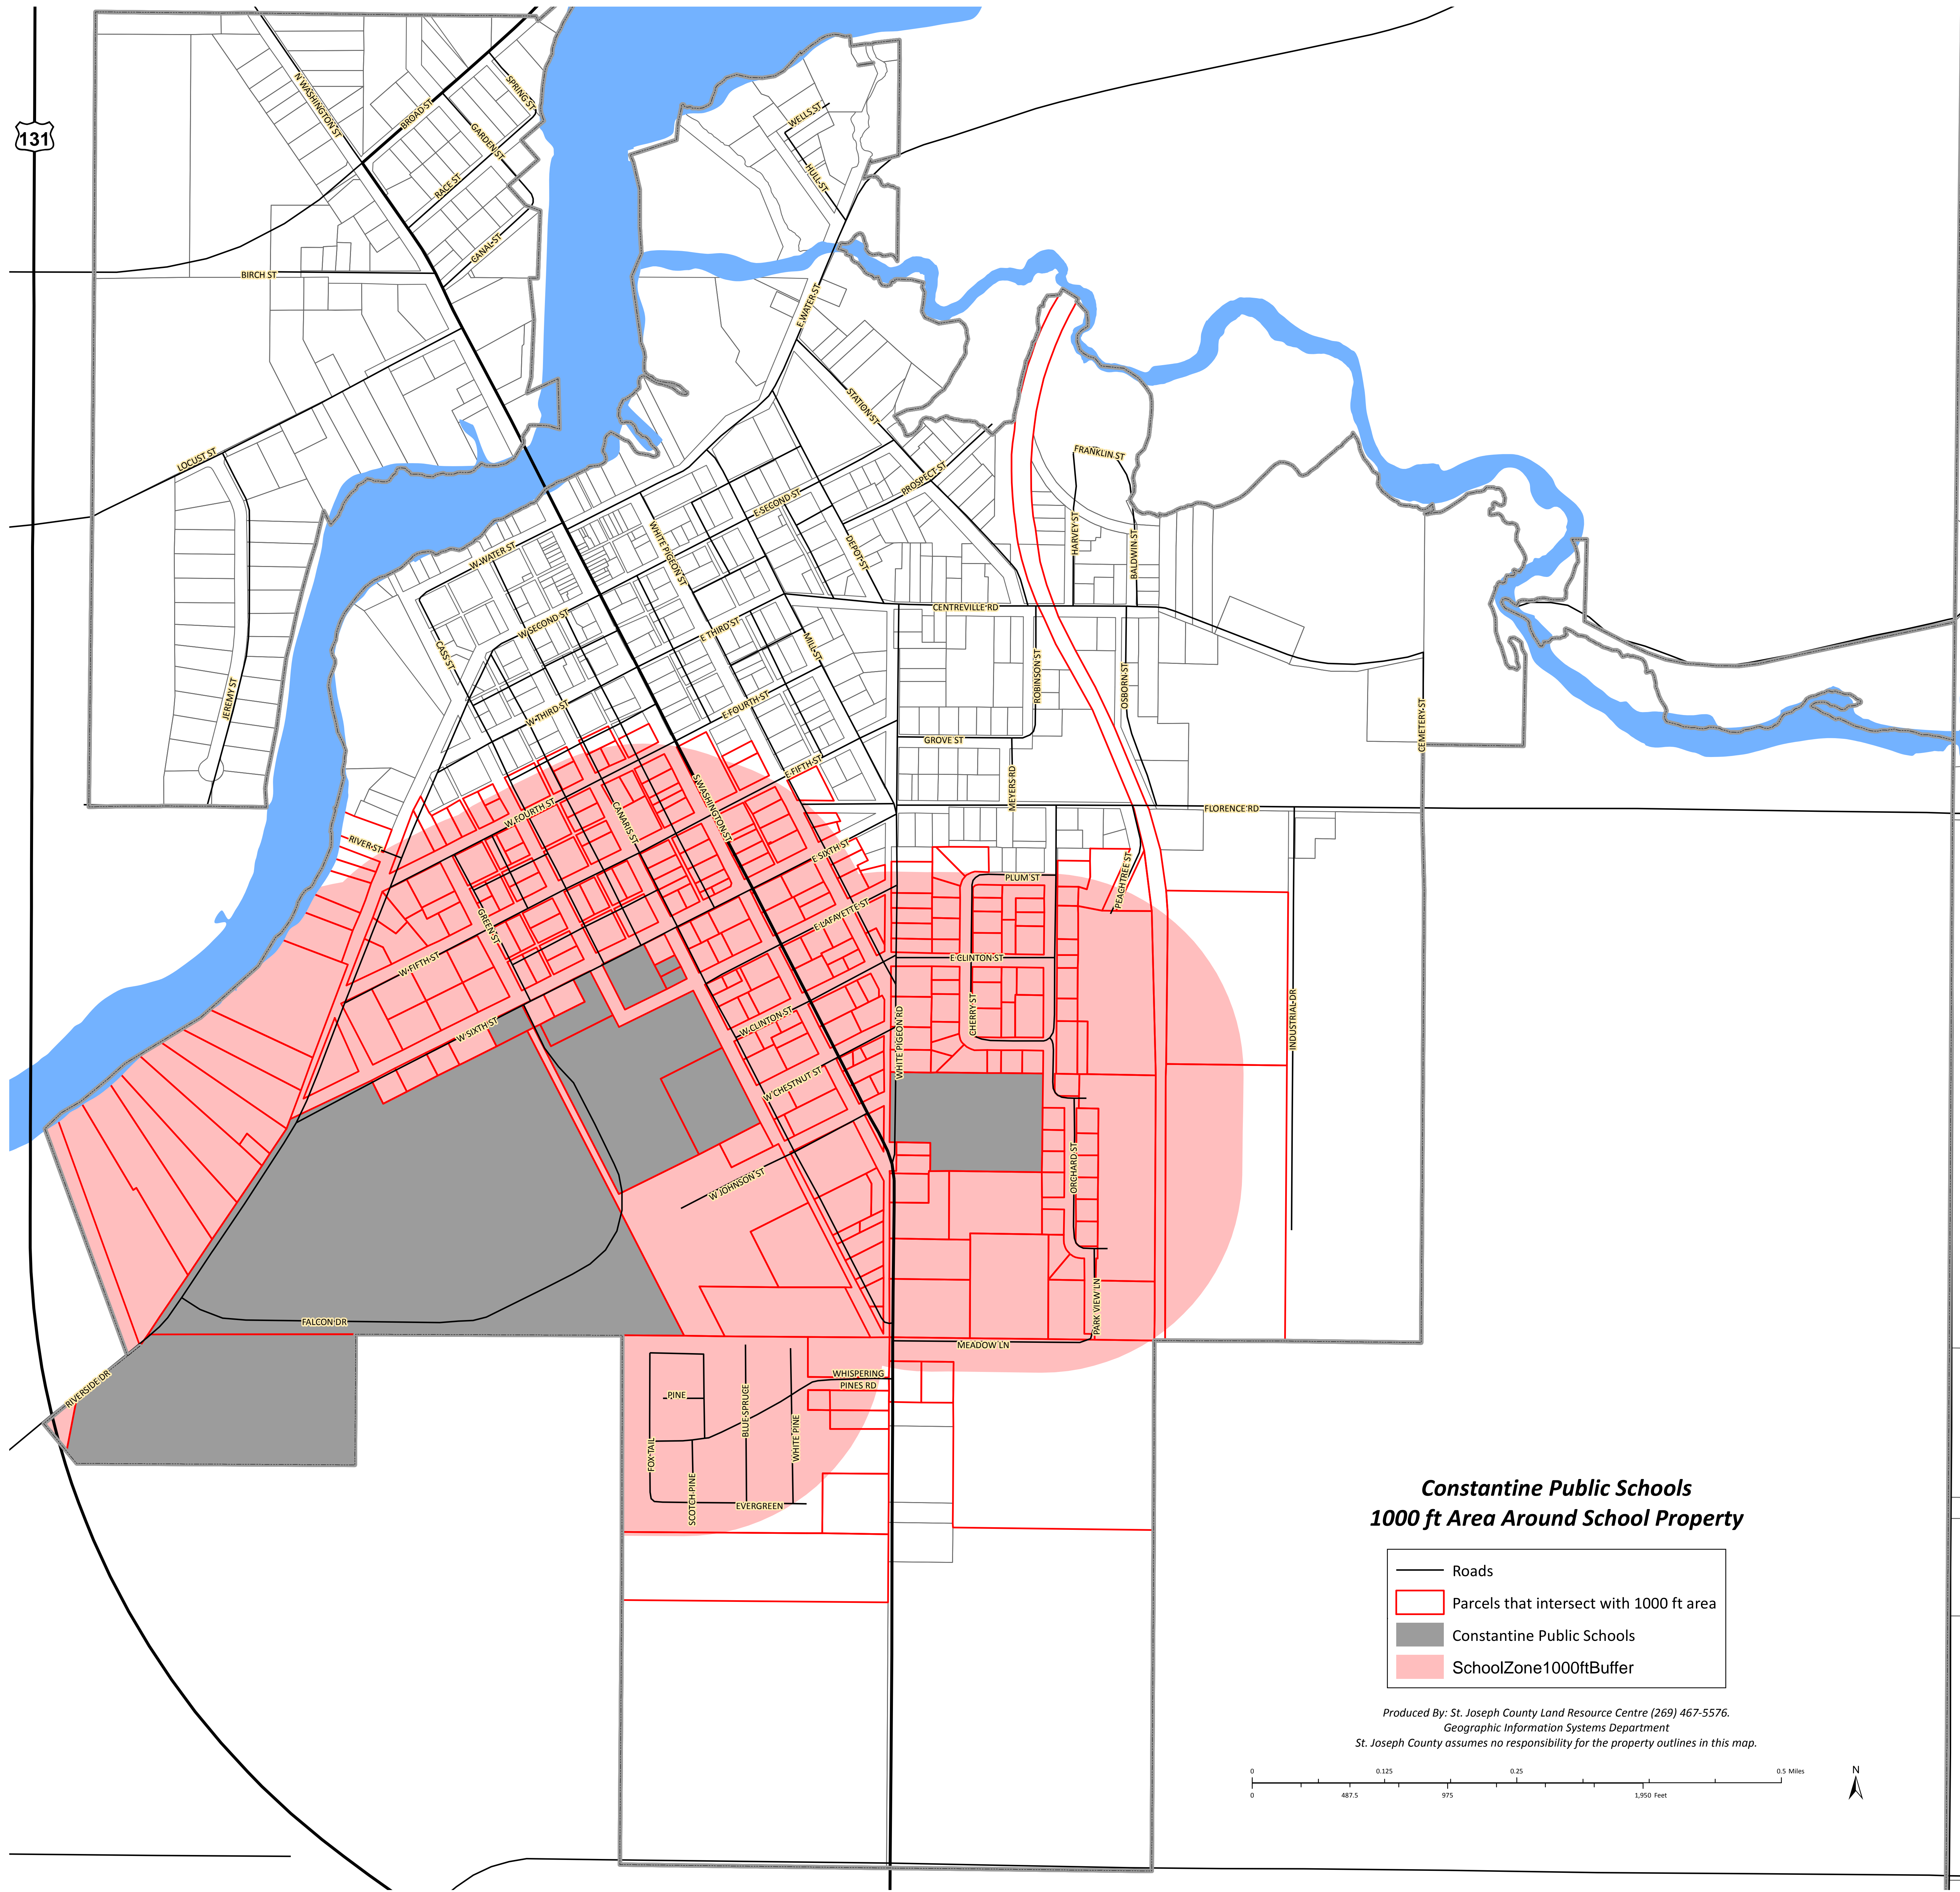

**Colon Public Schools
1000 ft Area Around School Property**

Produced By: St. Joseph County Land Resource Centre (269) 467-5576.
Geographic Information Systems Department
St. Joseph County assumes no responsibility for the property outlines in this map.

**Constantine Public Schools
1000 ft Area Around School Property**

- Roads
- ▭ Parcels that intersect with 1000 ft area
- ▭ Constantine Public Schools
- ▭ SchoolZone1000ftBuffer

Produced By: St. Joseph County Land Resource Centre (269) 467-5576.
Geographic Information Systems Department
St. Joseph County assumes no responsibility for the property outlines in this map.

**Mendon Public Schools
1000 ft Area Around School Property**

- School Owned Property
- Roads
- 1000 ft Area Around School Property
- Parcels Intersecting 1000 ft Area

*Produced By: St. Joseph County Land Resource Centre (269) 467-5576.
Geographic Information Systems Department
St. Joseph County assumes no responsibility for the property outlines in this map.*

**Sturgis Public Schools
1000 ft Area Around School Property**

- School Owned Property
- Roads
- 1000 ft Area Around School Property
- Parcels Intersecting 1000 ft Area

Produced By: St. Joseph County Land Resource Centre (269) 467-5576.
Geographic Information Systems Department
St. Joseph County assumes no responsibility for the property outlines in this map.